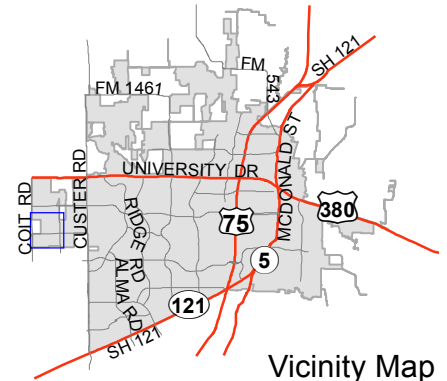

# Notification Map

Case: 14-227Z

--- 200' Notification Buffer