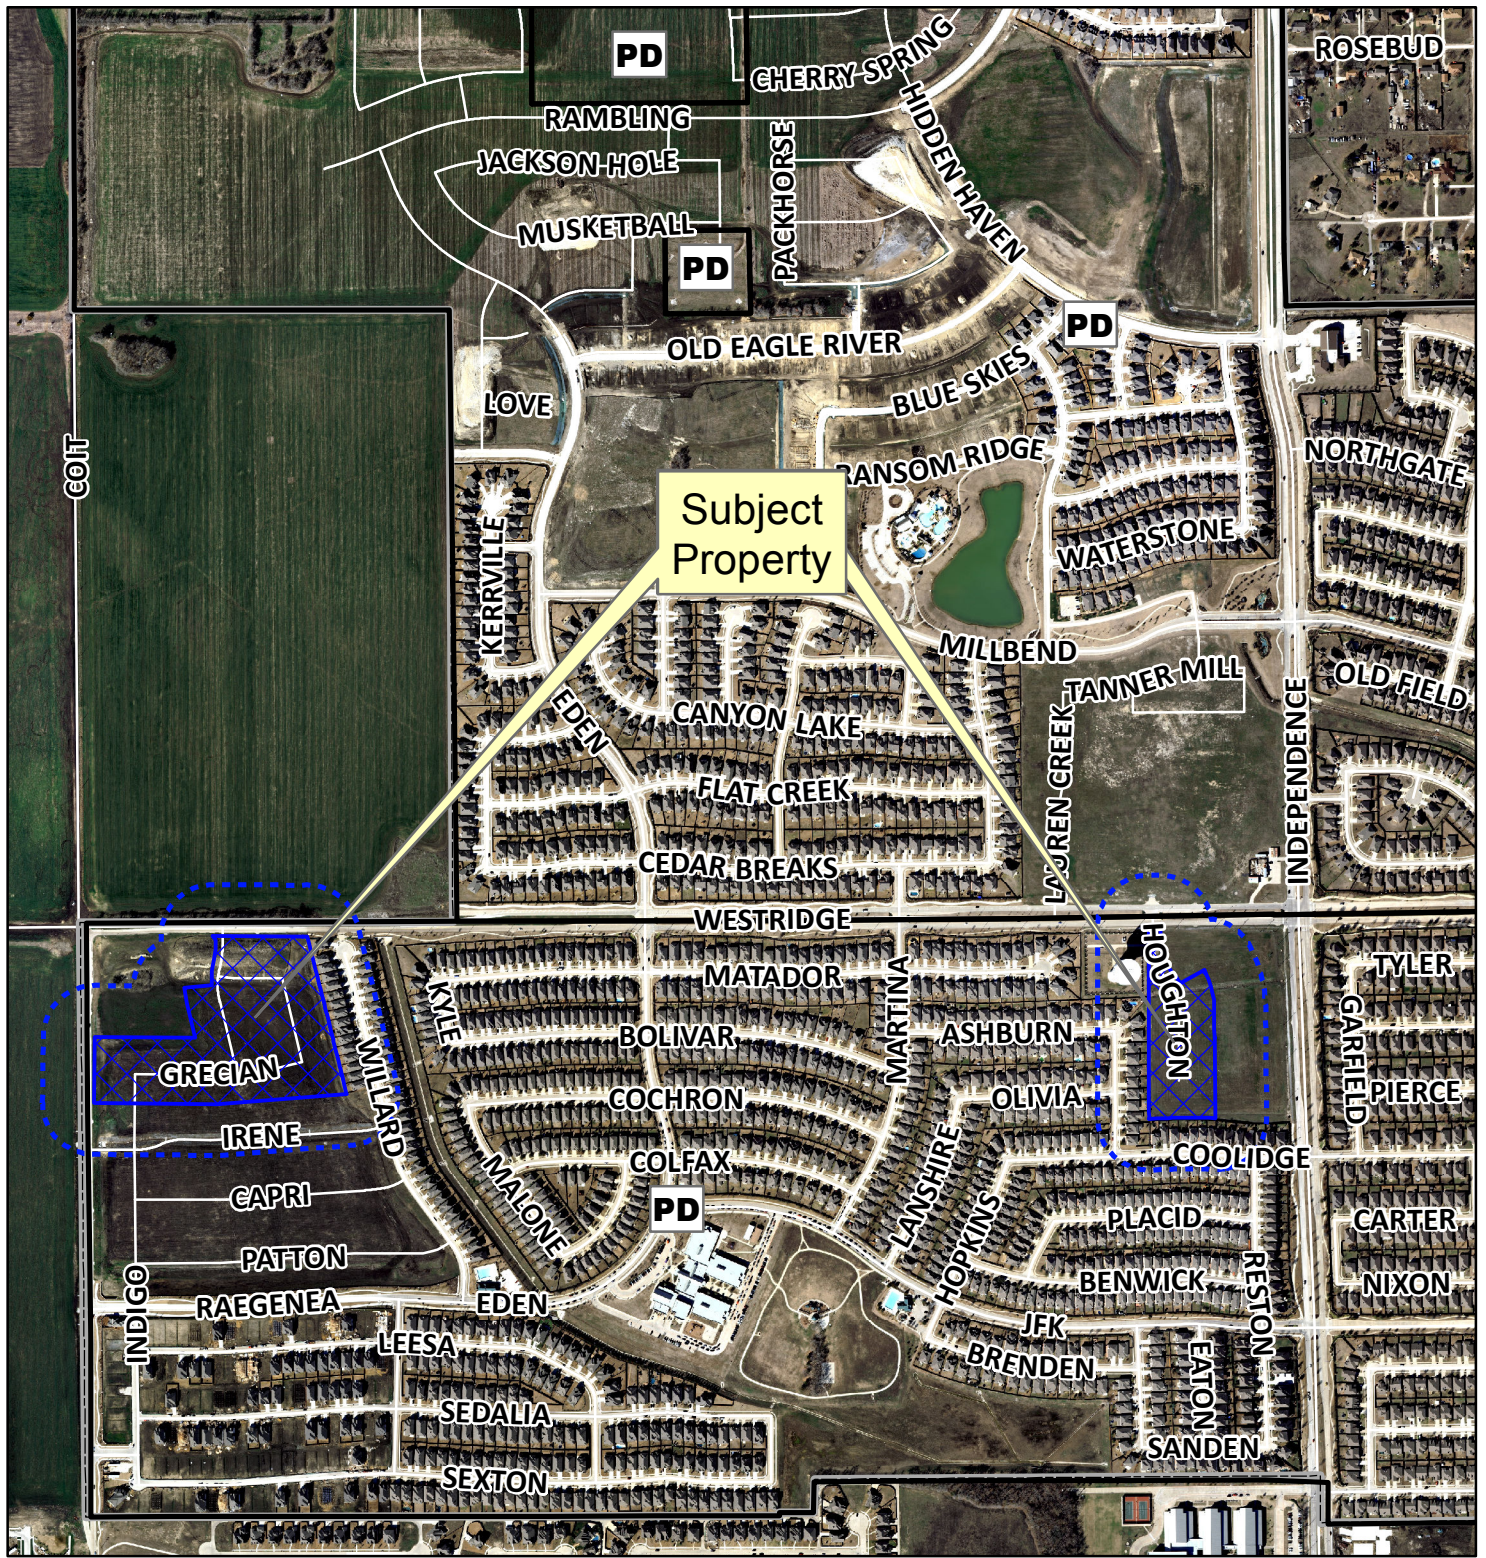

# Notification Map

Case: 14-227Z

--- 200' Notification Buffer