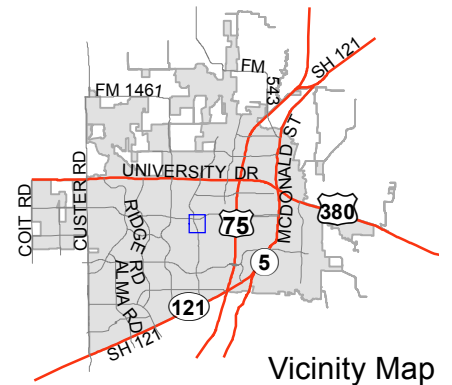

Notification Map

Case: 13-195Z

--- 200' Notification Buffer

Notification Map

Case: 13-195Z

--- 200' Notification Buffer