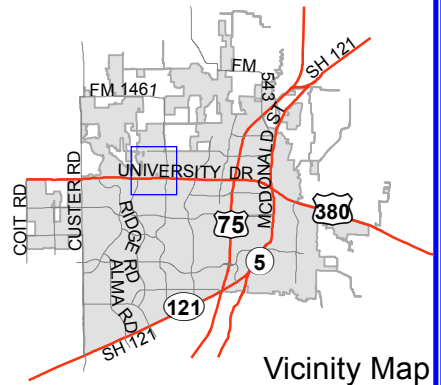

### Notification Map

Case: 15-132SUP

--- 200' Buffer

## Notification Map

Case: 15-132SUP

--- 200' Buffer

Vicinity Map