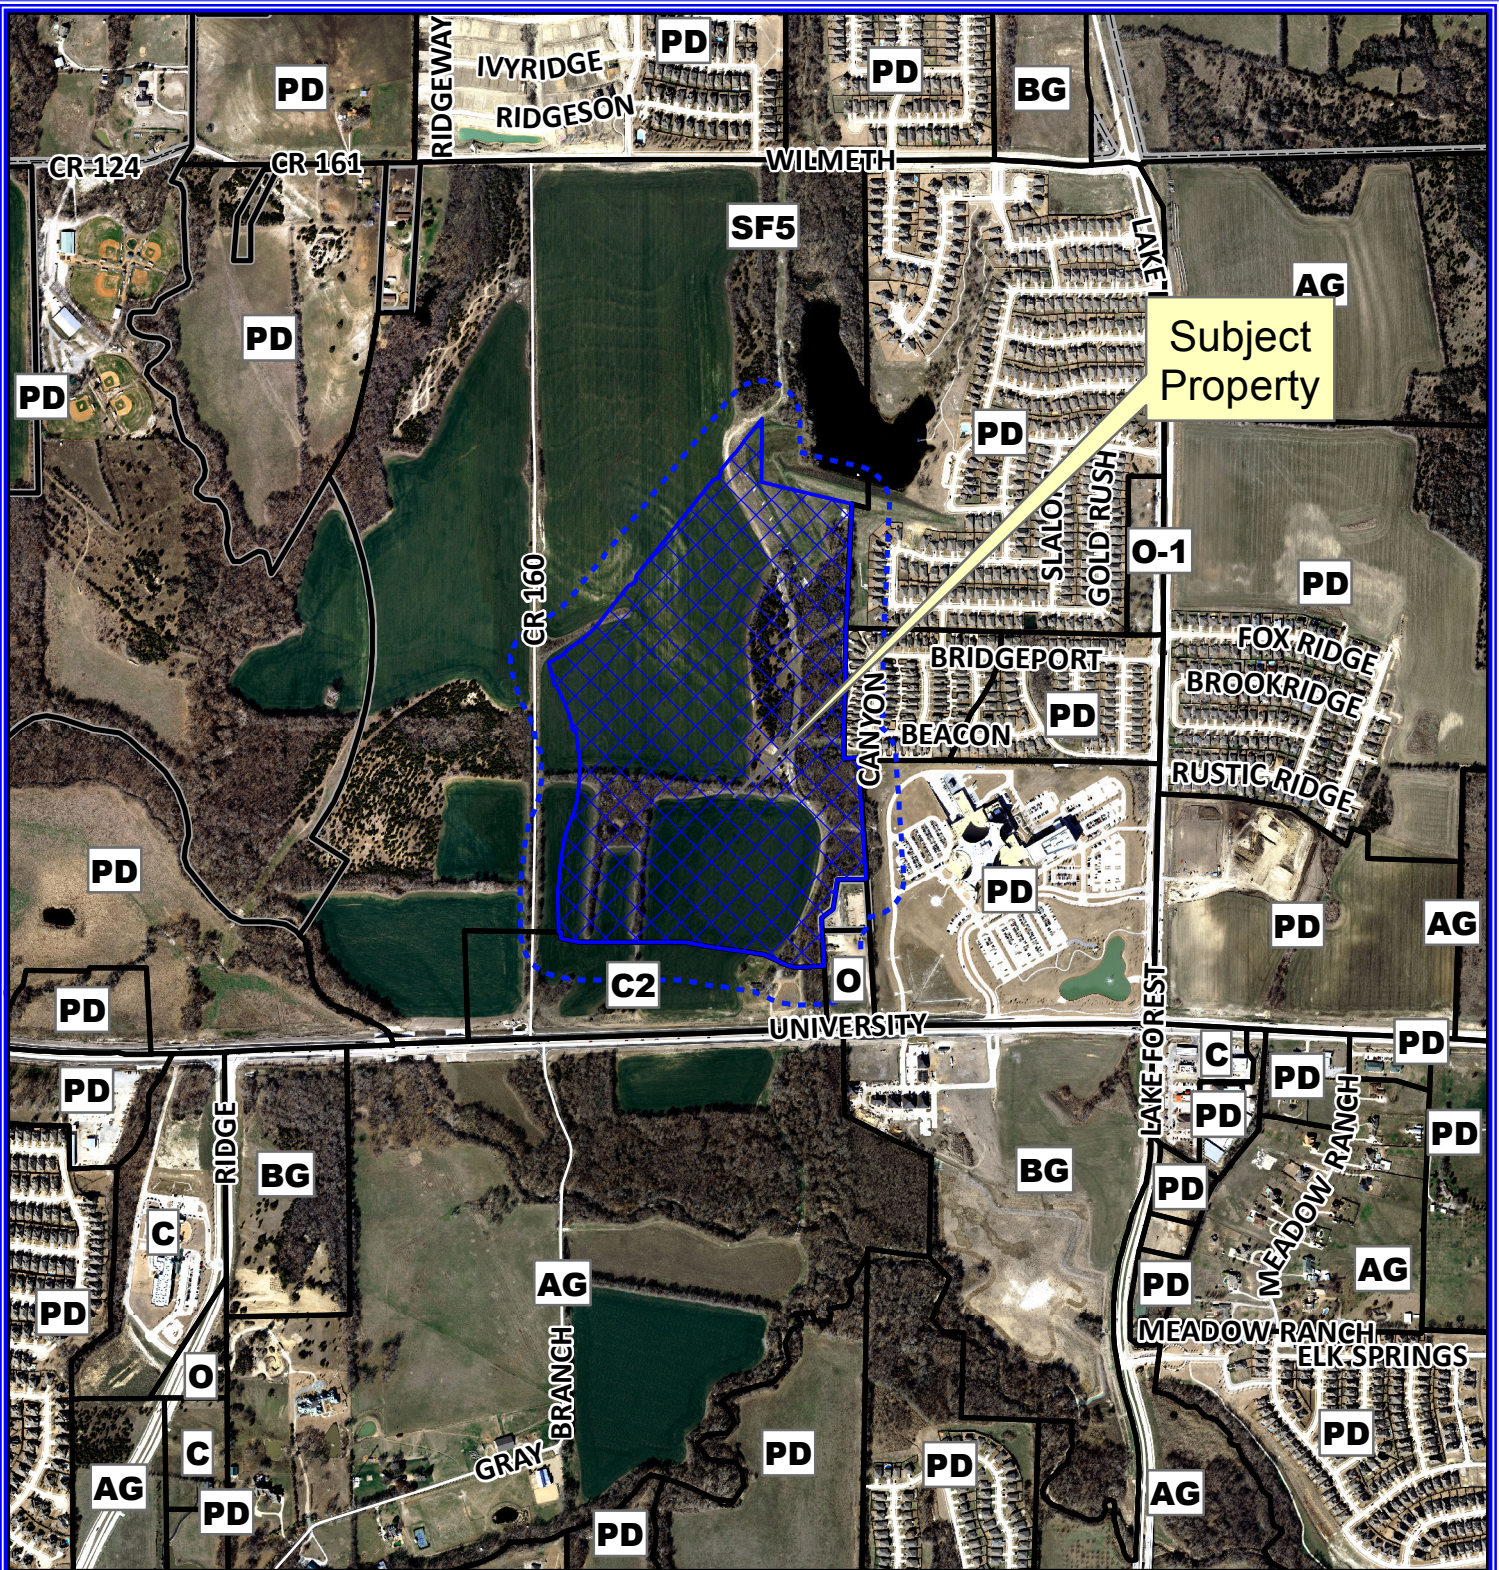

### Notification Map

Case: 15-132SUP

--- 200' Buffer

## Notification Map

Case: 15-132SUP

--- 200' Buffer

Vicinity Map