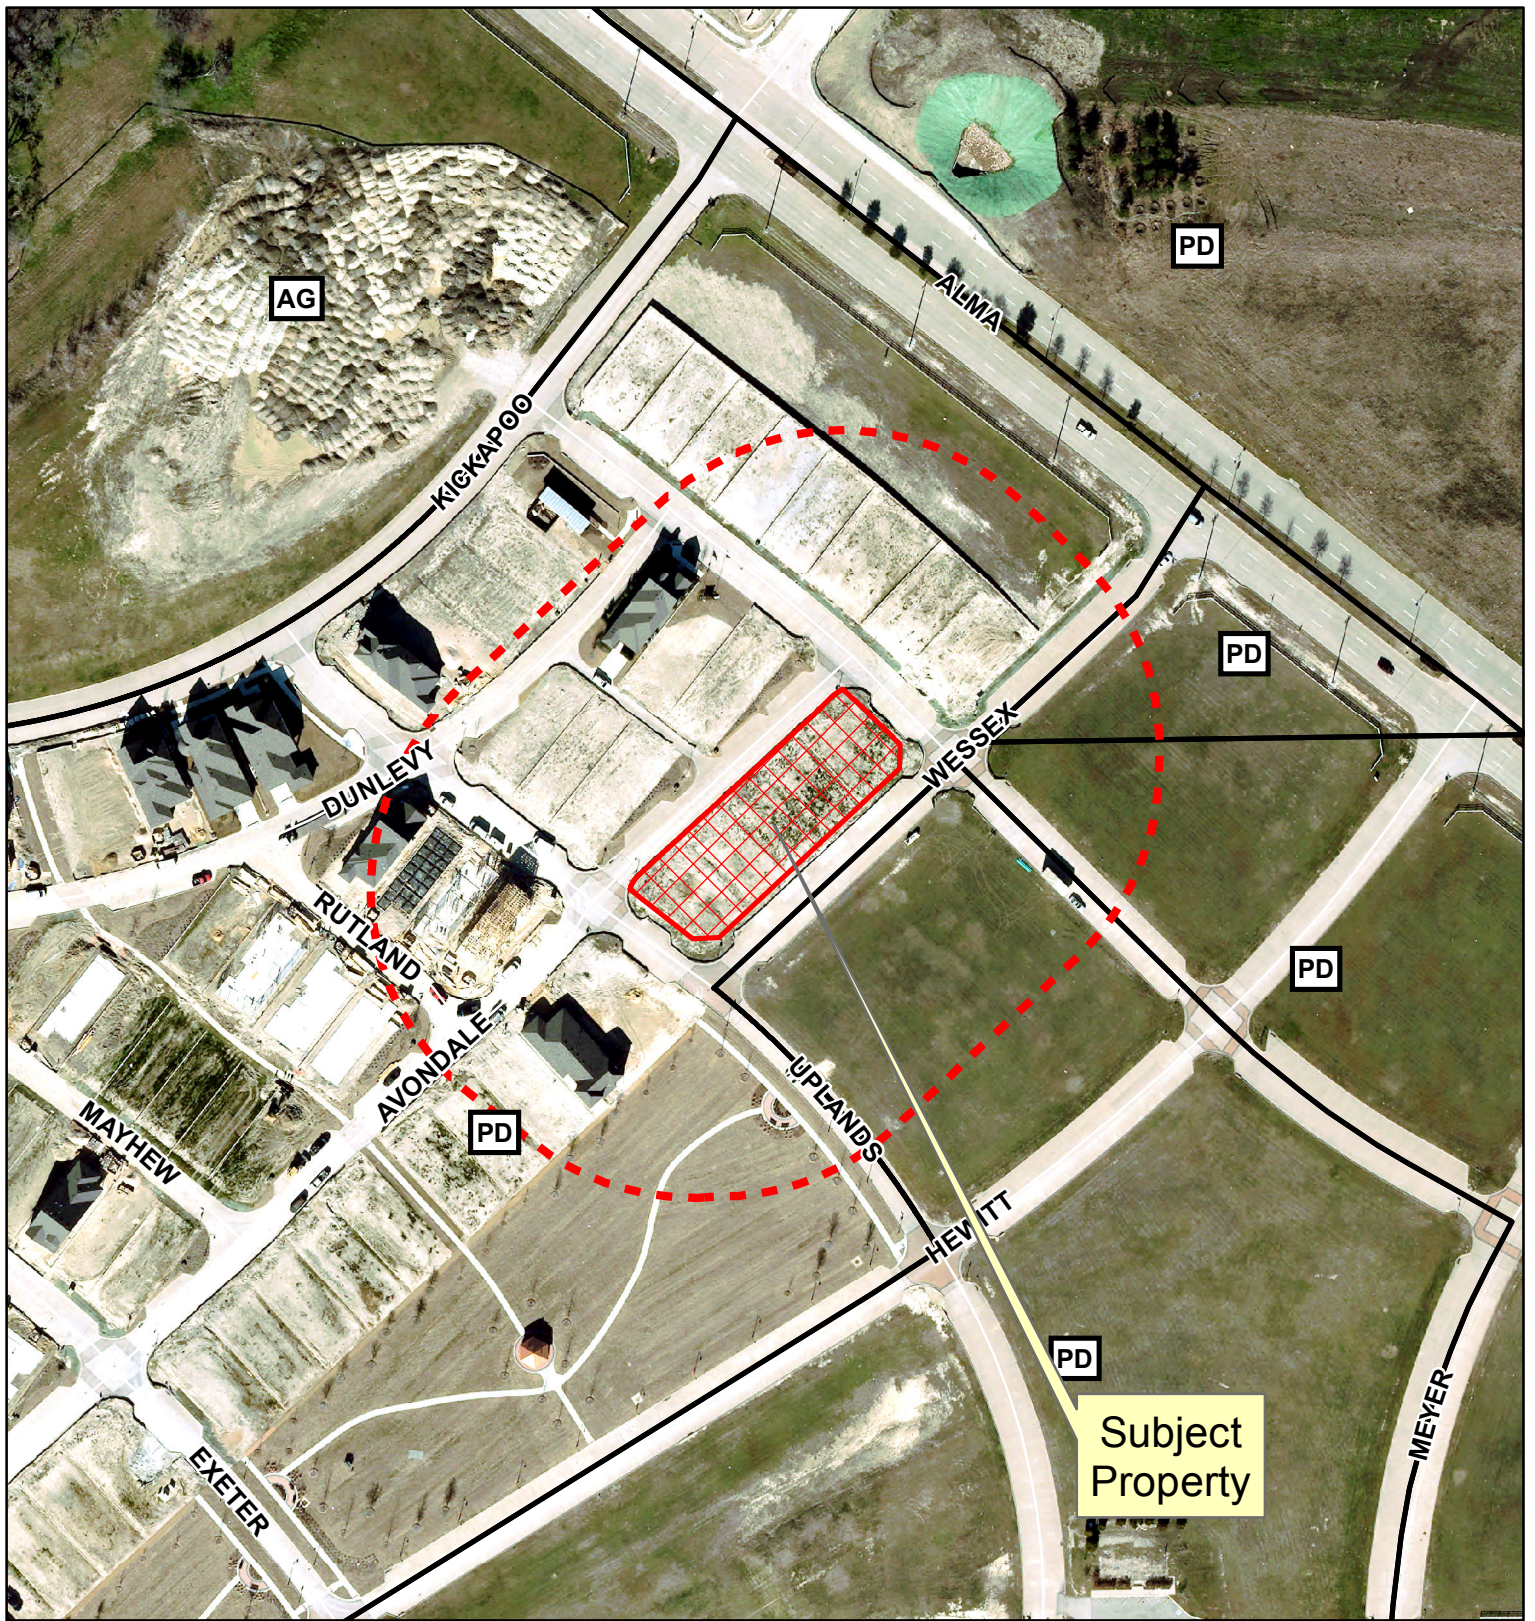

Notification Map

Case: 17-133Z

--- 200' Buffer

Vicinity Map

DISCLAIMER: This map and information contained in it were developed exclusively for use by the City of McKinney. Any use or reliance on this map by anyone else is at that party's risk and without liability to the City of McKinney, its officials or employees for any discrepancies, errors, or variances which may exist.

Path: S:\MCKGIS\Notification\Projects\2017\17-133Z.mxd

Notification Map

Case: 17-133Z

--- 200' Buffer

DISCLAIMER: This map and information contained in it were developed exclusively for use by the City of McKinney. Any use or reliance on this map by anyone else is at that party's risk and without liability to the City of McKinney, its officials or employees for any discrepancies, errors, or variances which may exist.