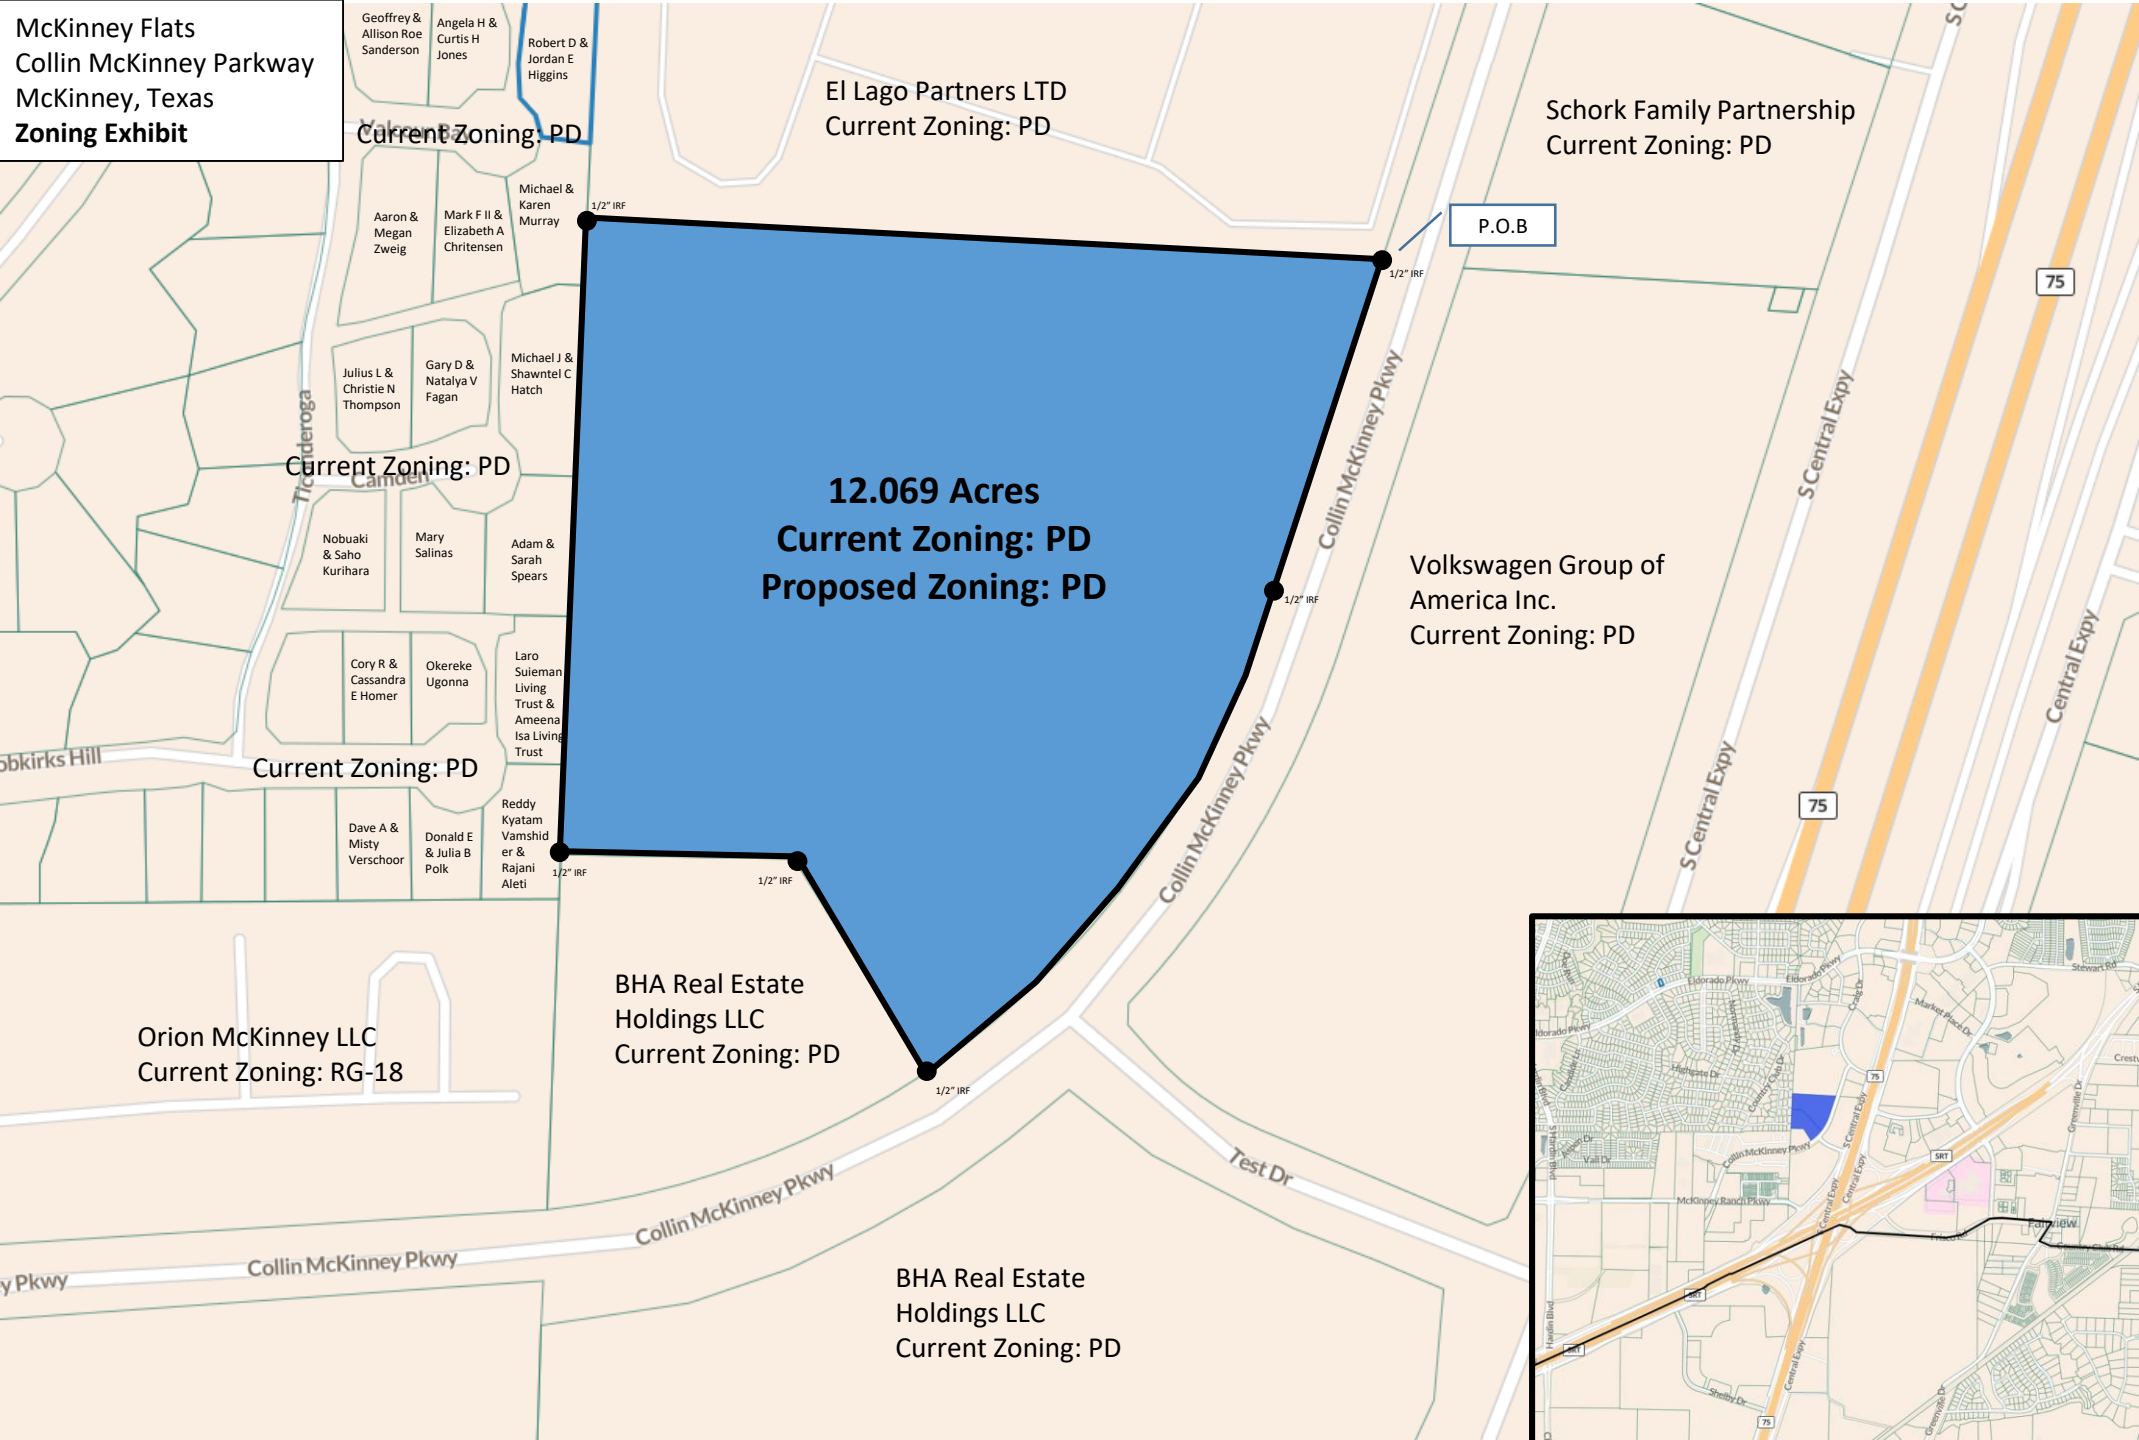

**McKinney Flats  
Collin McKinney Parkway  
McKinney, Texas  
Zoning Exhibit**

Current Zoning: PD

El Lago Partners LTD  
Current Zoning: PD

Schork Family Partnership  
Current Zoning: PD

P.O.B

Current Zoning: PD

**12.069 Acres  
Current Zoning: PD  
Proposed Zoning: PD**

Volkswagen Group of  
America Inc.  
Current Zoning: PD

Current Zoning: PD

BHA Real Estate  
Holdings LLC  
Current Zoning: PD

Orion McKinney LLC  
Current Zoning: RG-18