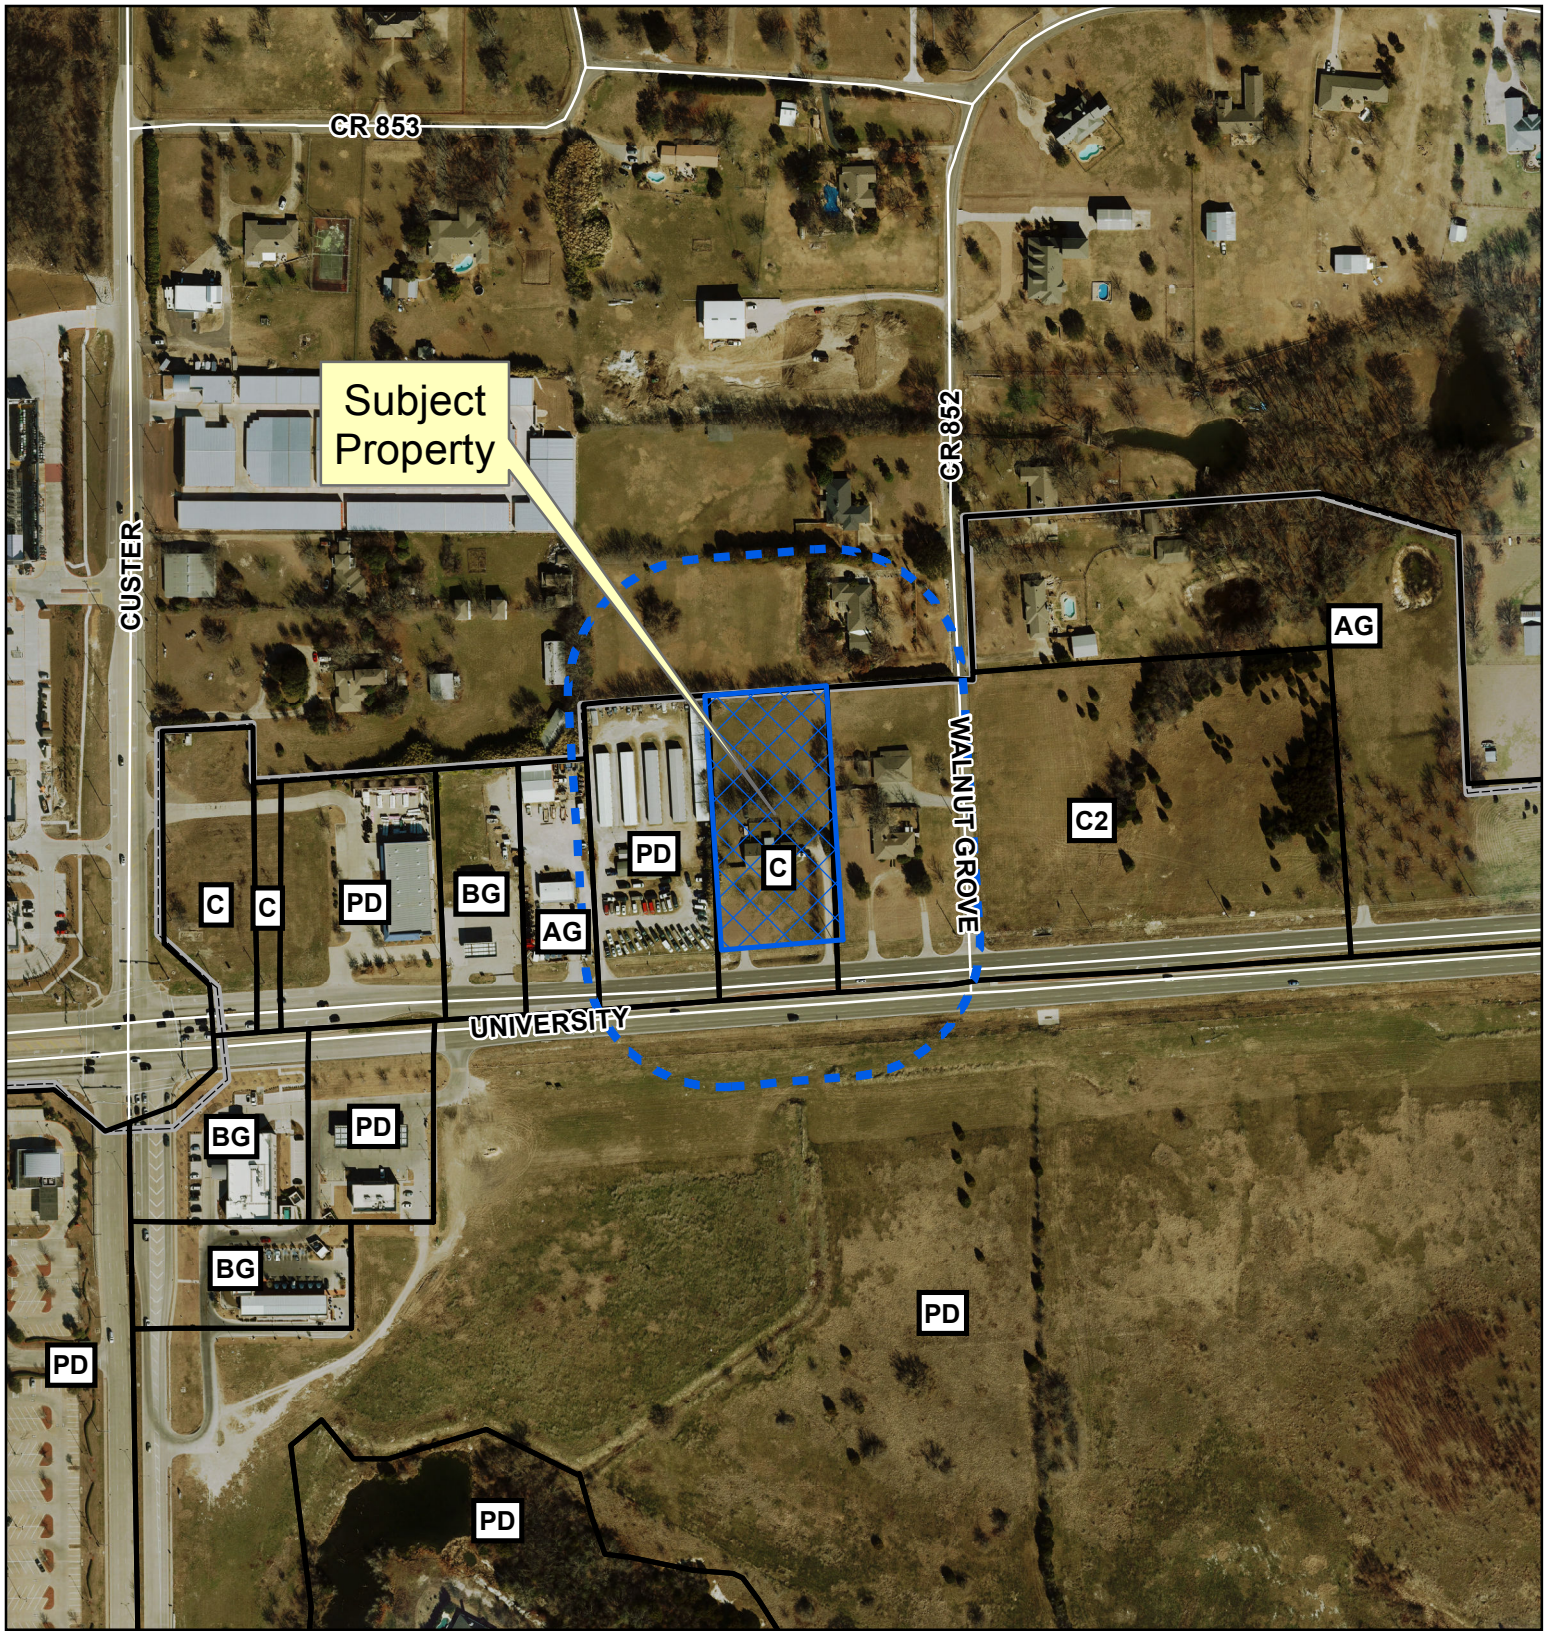

Document Path: C:\Users\kgibbon\Desktop\Planning\Map\template.mxd

# Property Owner Notification Map

ZONE2019-0032

DISCLAIMER: This map and information contained in it were developed exclusively for use by the City of McKinney. Any use or reliance on this map by anyone else is at that party's risk and without liability to the City of McKinney, its officials or employees, for any discrepancies, errors, or variances which may exist.

# Property Owner Notification Map

ZONE2019-0032

DISCLAIMER: This map and information contained in it were developed exclusively for use by the City of McKinney. Any use or reliance on this map by anyone else is at that party's risk and without liability to the City of McKinney, its officials or employees for any discrepancies, errors, or variances which may exist.