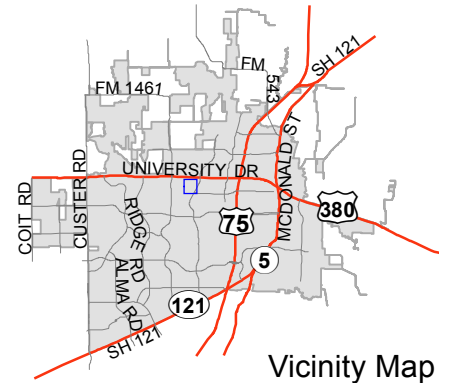

## Notification Map

Case: 14-148Z

--- 200' Notification Buffer

# Notification Map

Case: 14-148Z

--- 200' Notification Buffer