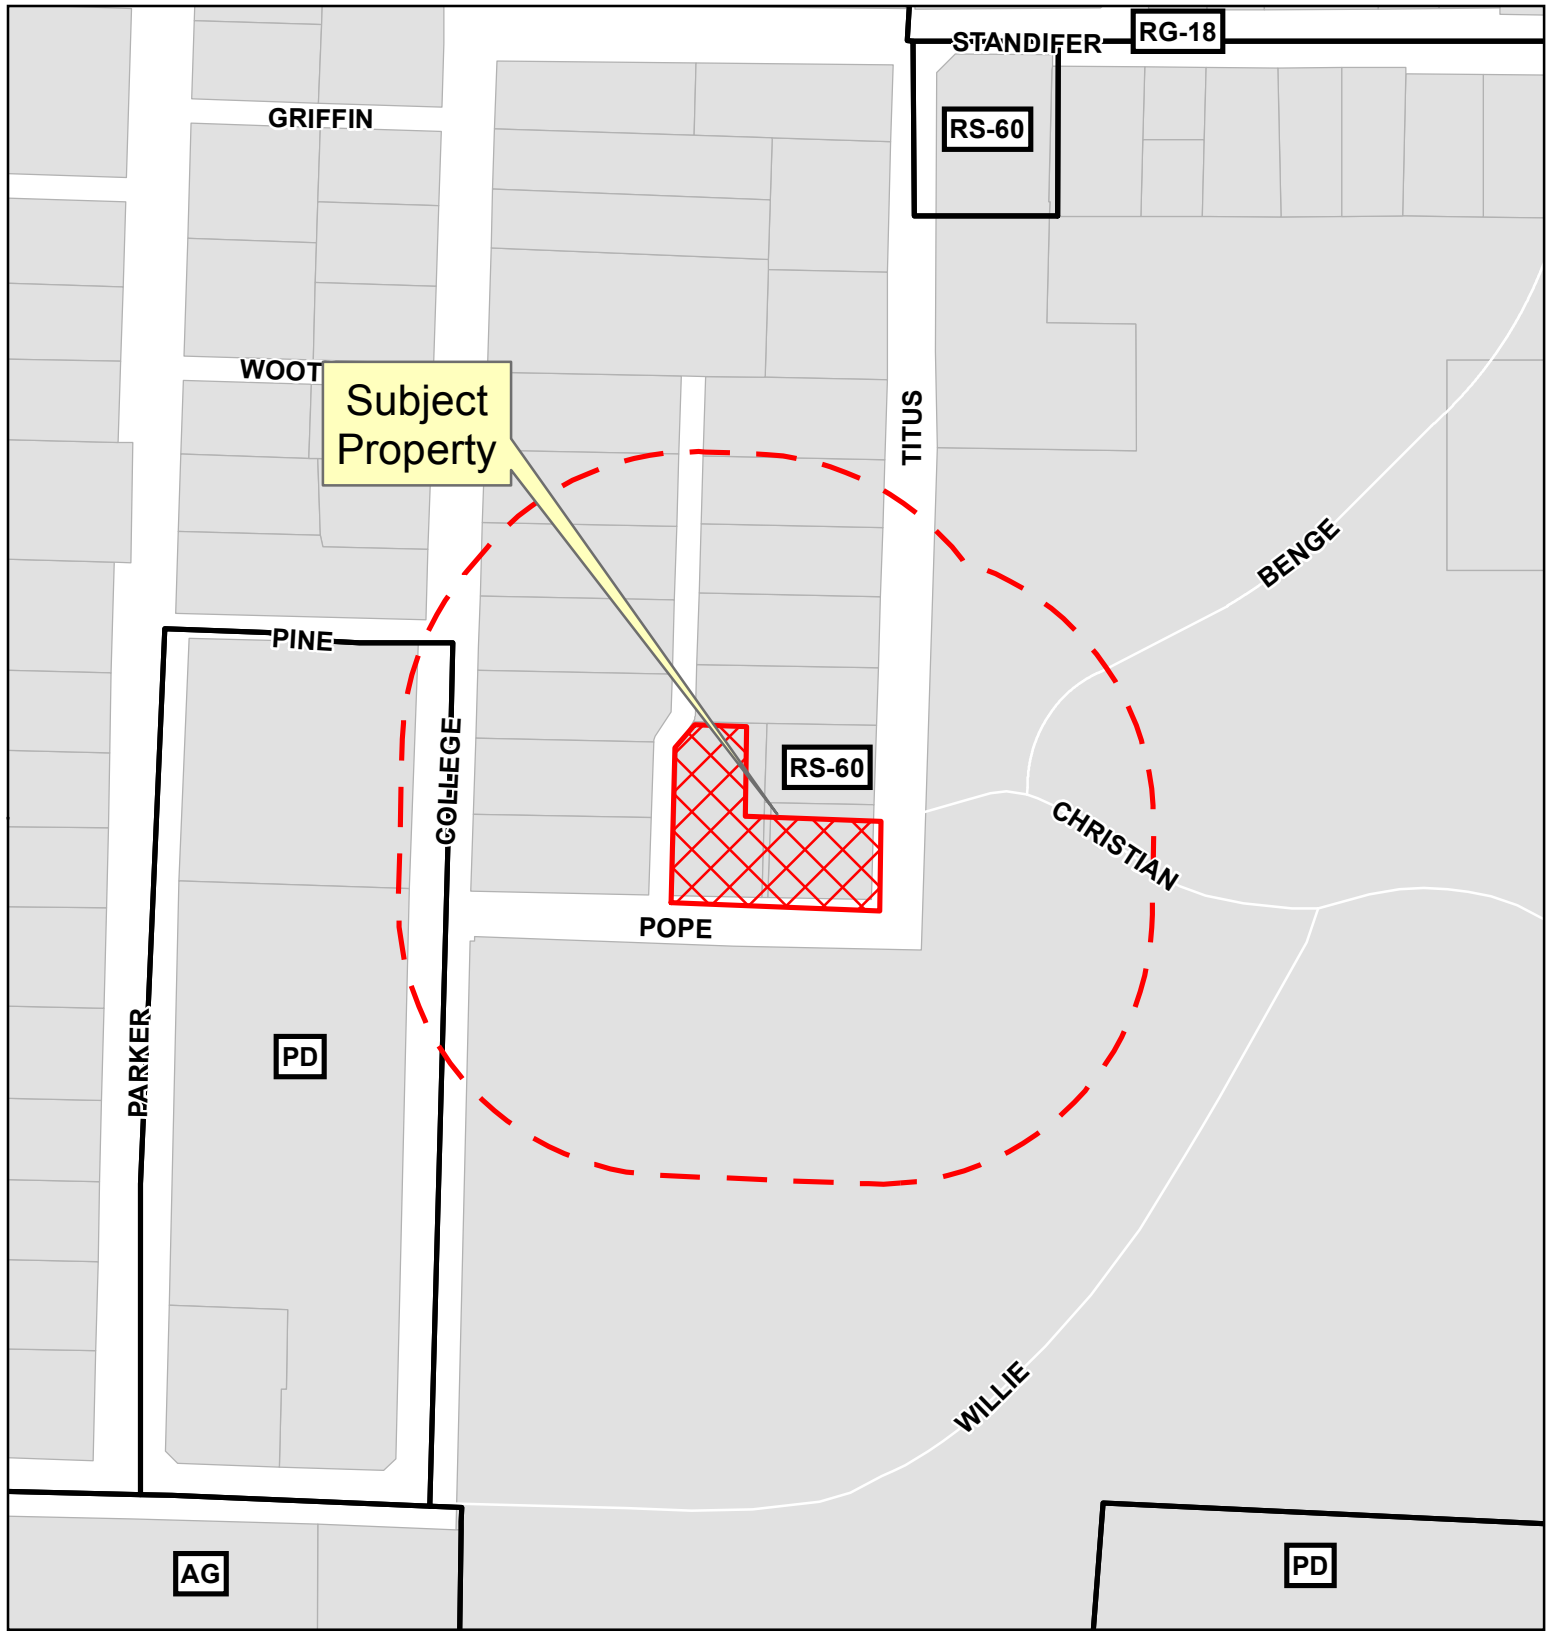

Notification Map

18-0075MRP

--- 200' Buffer

Source: City of McKinney GIS
Date: 3/7/2018

DISCLAIMER: This map and information contained in it were developed exclusively for use by the City of McKinney. Any use or reliance on this map by anyone else is at that party's risk and without liability to the City of McKinney, its officials or employees for any discrepancies, errors, or variances which may exist.