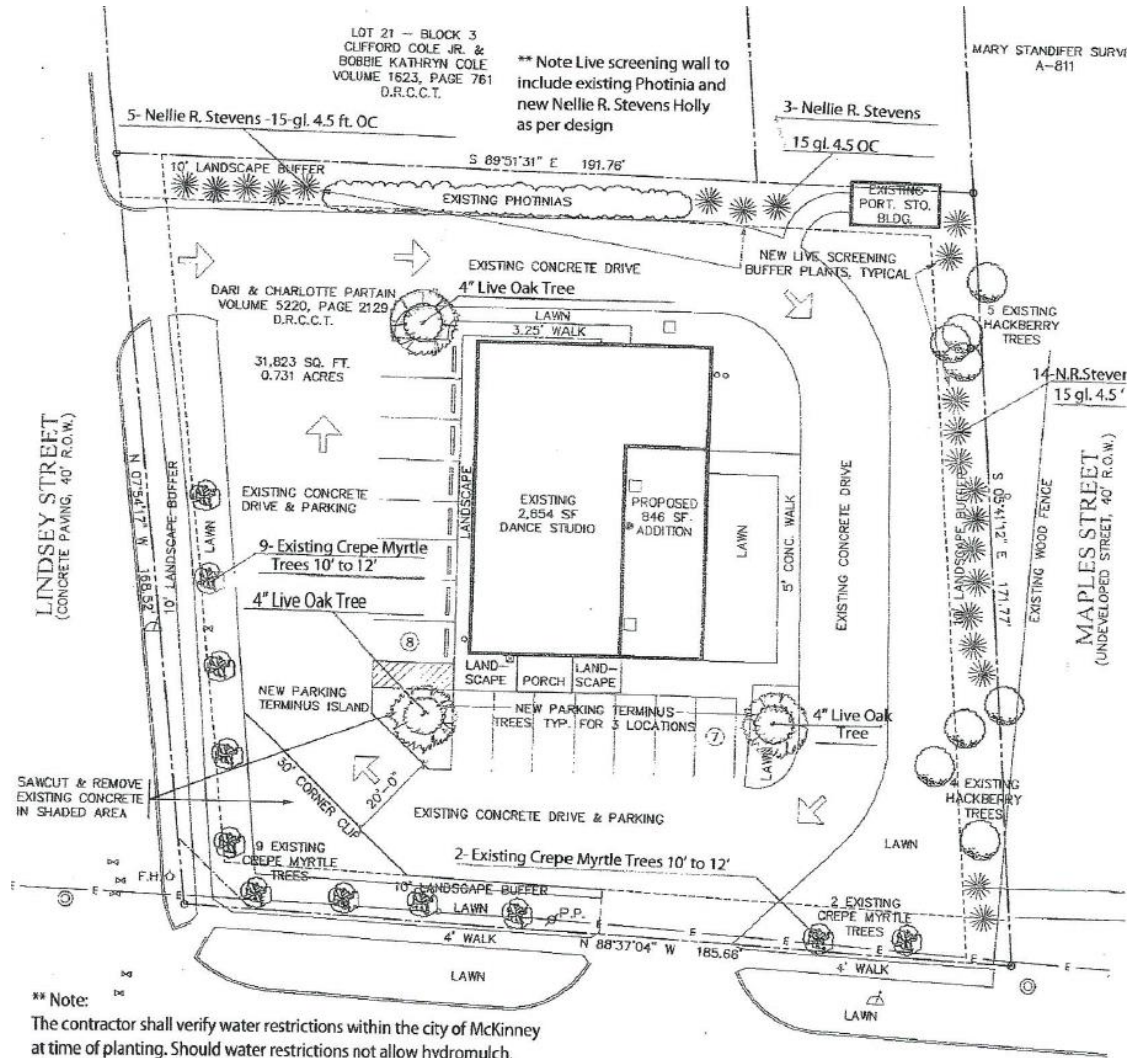

McKinney Dance
Academy Site Plan
14-165SP

Location Map

Aerial Exhibit

Proposed Site Plan

Proposed Landscape Plan

** Note:
The contractor shall verify water restrictions within the city of McKinney at time of planting. Should water restrictions not allow hydromulch, hydroseeding, or sprigging, (Stage 3 & Stage 4 water restrictions),