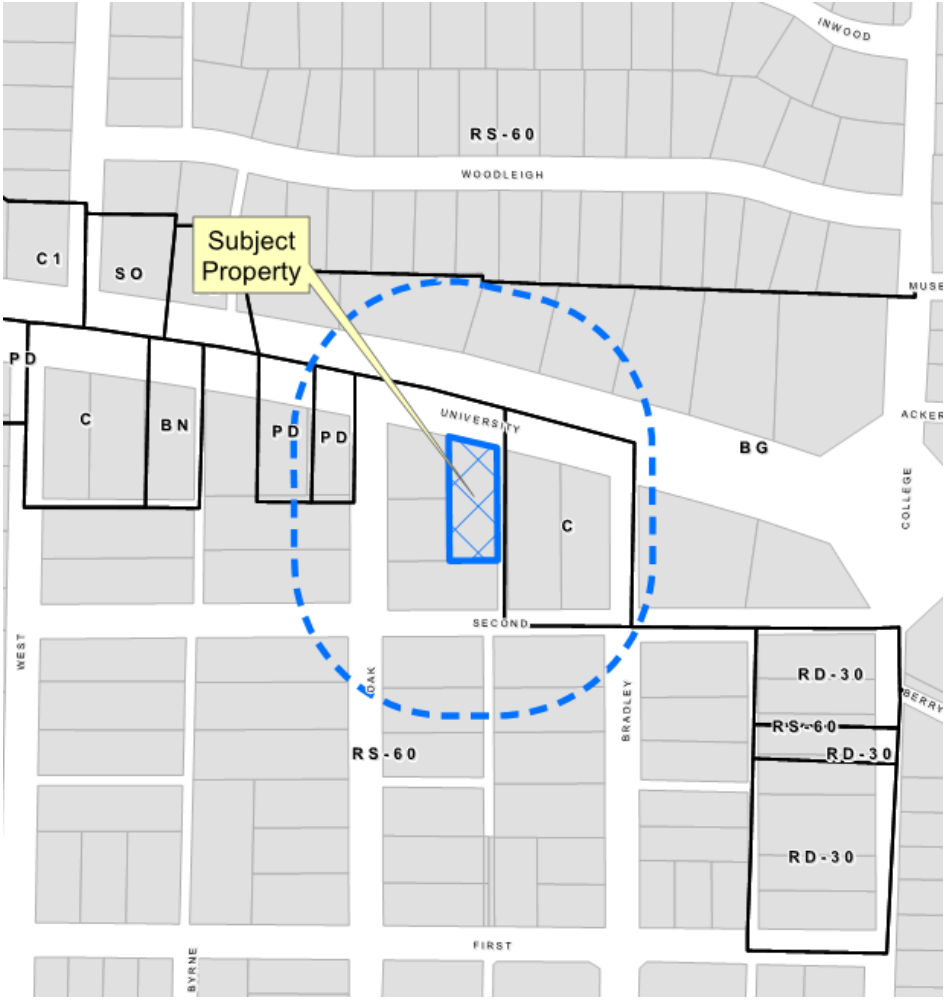

1005 W University Rezone

20-0098Z

Location Map

Vicinity Map

Aerial Exhibit

Proposed Zoning Exhibit