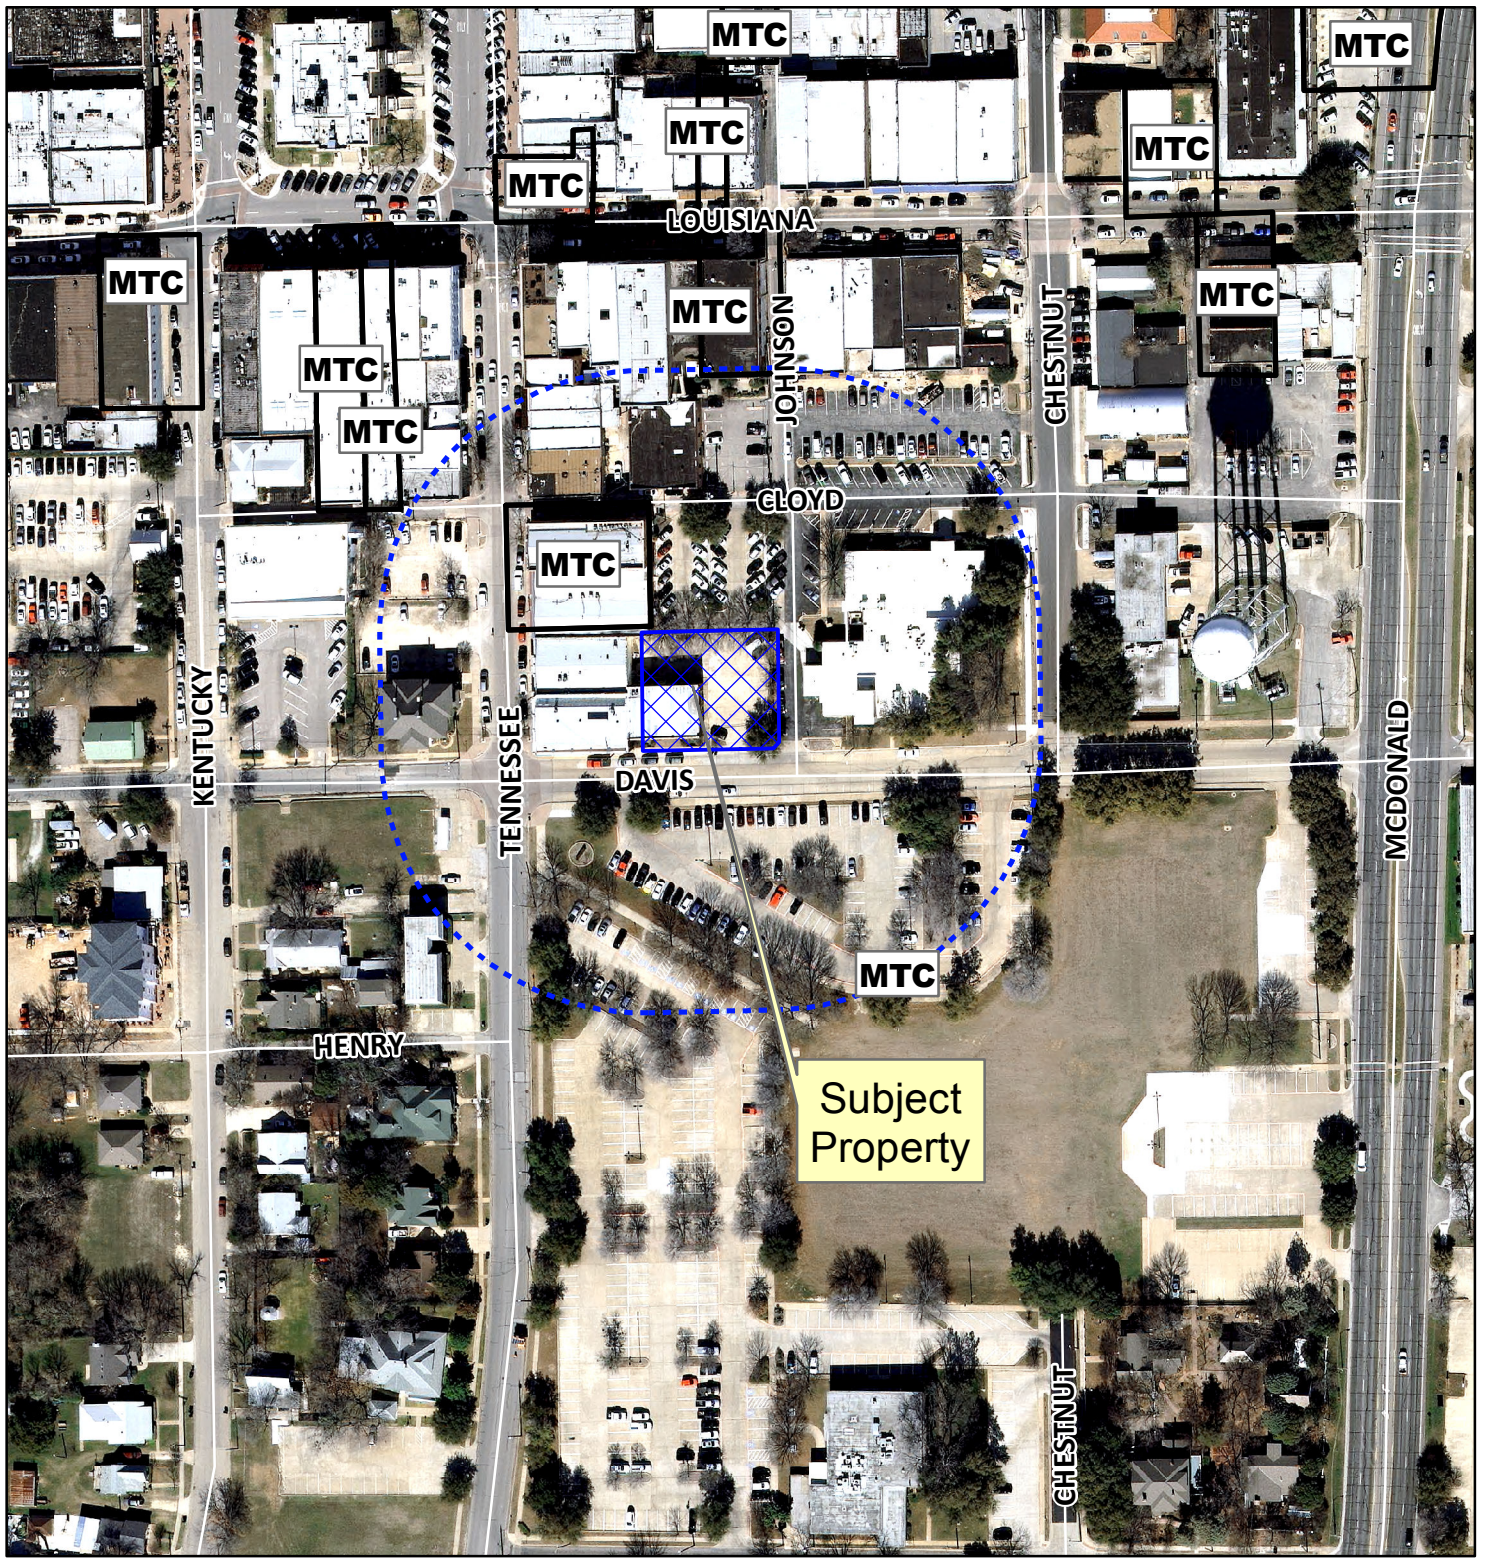

Notification Map

Case: 14-317SUP

--- 200' Buffer

Notification Map

Case: 14-317SUP

--- 200' Buffer