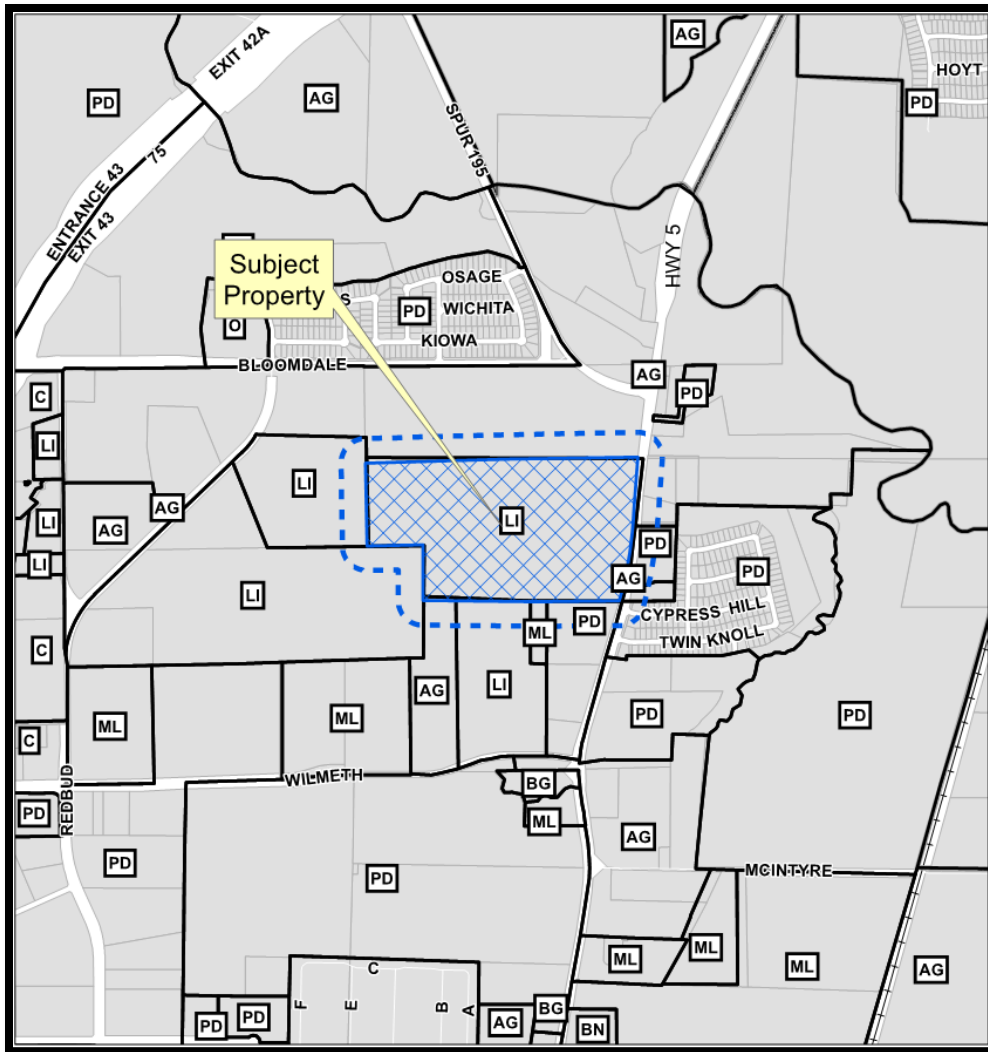

McKinney Logistics Center Site Plan

19-0030SP

Location Map

Aerial Exhibit

Proposed Site Plan

Proposed Landscape Plan