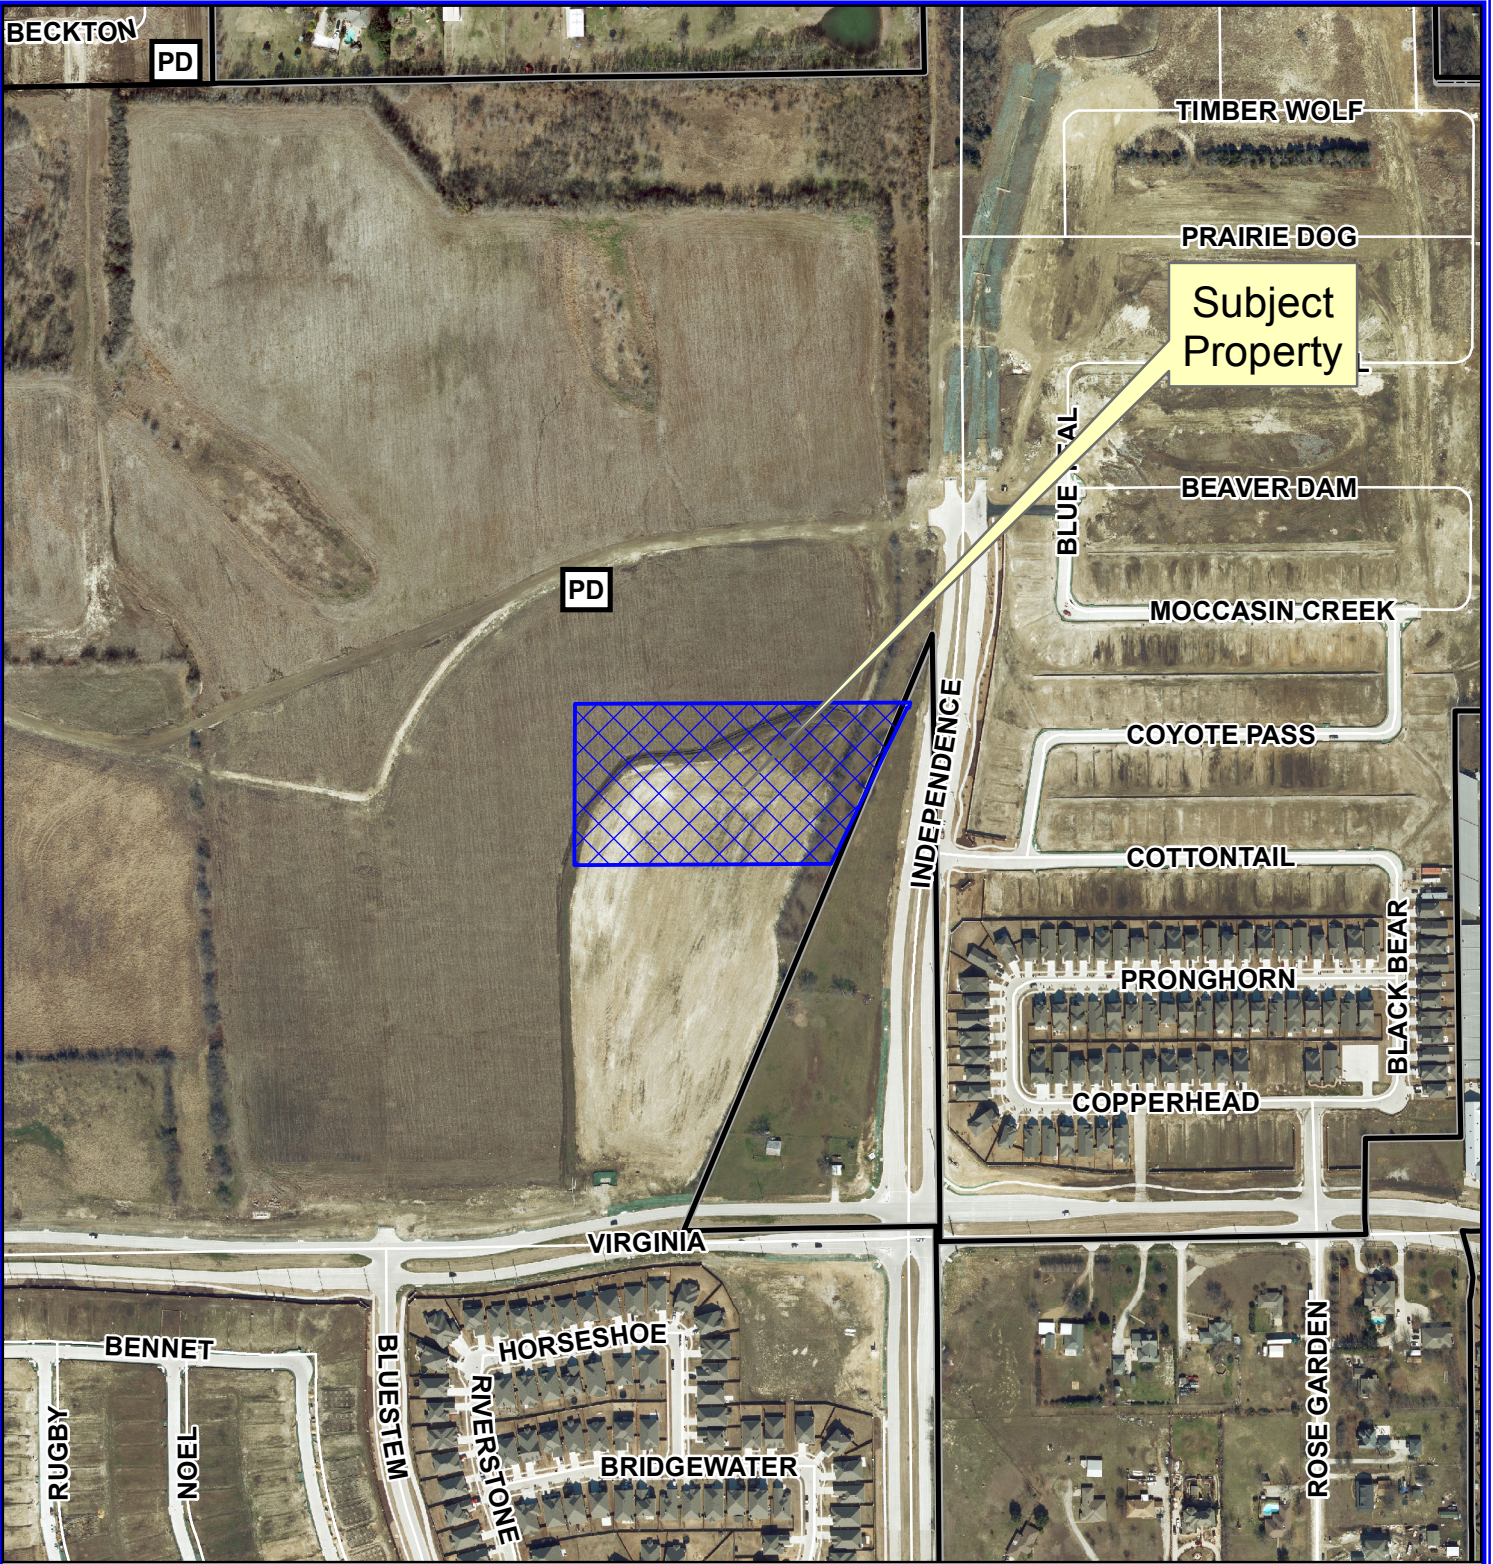

BECKTON

PD

PD

TIMBER WOLF

PRAIRIE DOG

Subject Property

BEAVER DAM

MOCCASIN CREEK

COYOTE PASS

COTTONTAIL

PRONGHORN

COPPERHEAD

BLACK BEAR

INDEPENDENCE

VIRGINIA

BENNET

HORSESHOE

RIVERSTONE

BRIDGEWATER

ROSE GARDEN

RUGBY

NOEL

BLUESTEM

Location Map

Location Map

Case: 16-110PF