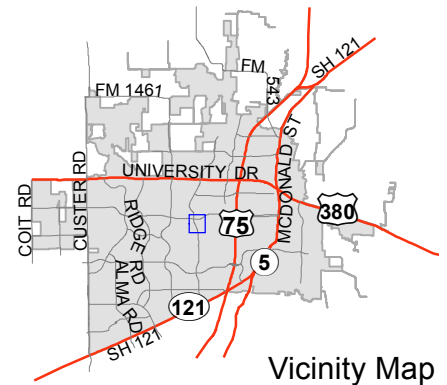

Notification Map

Case: 13-195Z

--- 200' Notification Buffer

Notification Map

Case: 13-195Z

--- 200' Notification Buffer