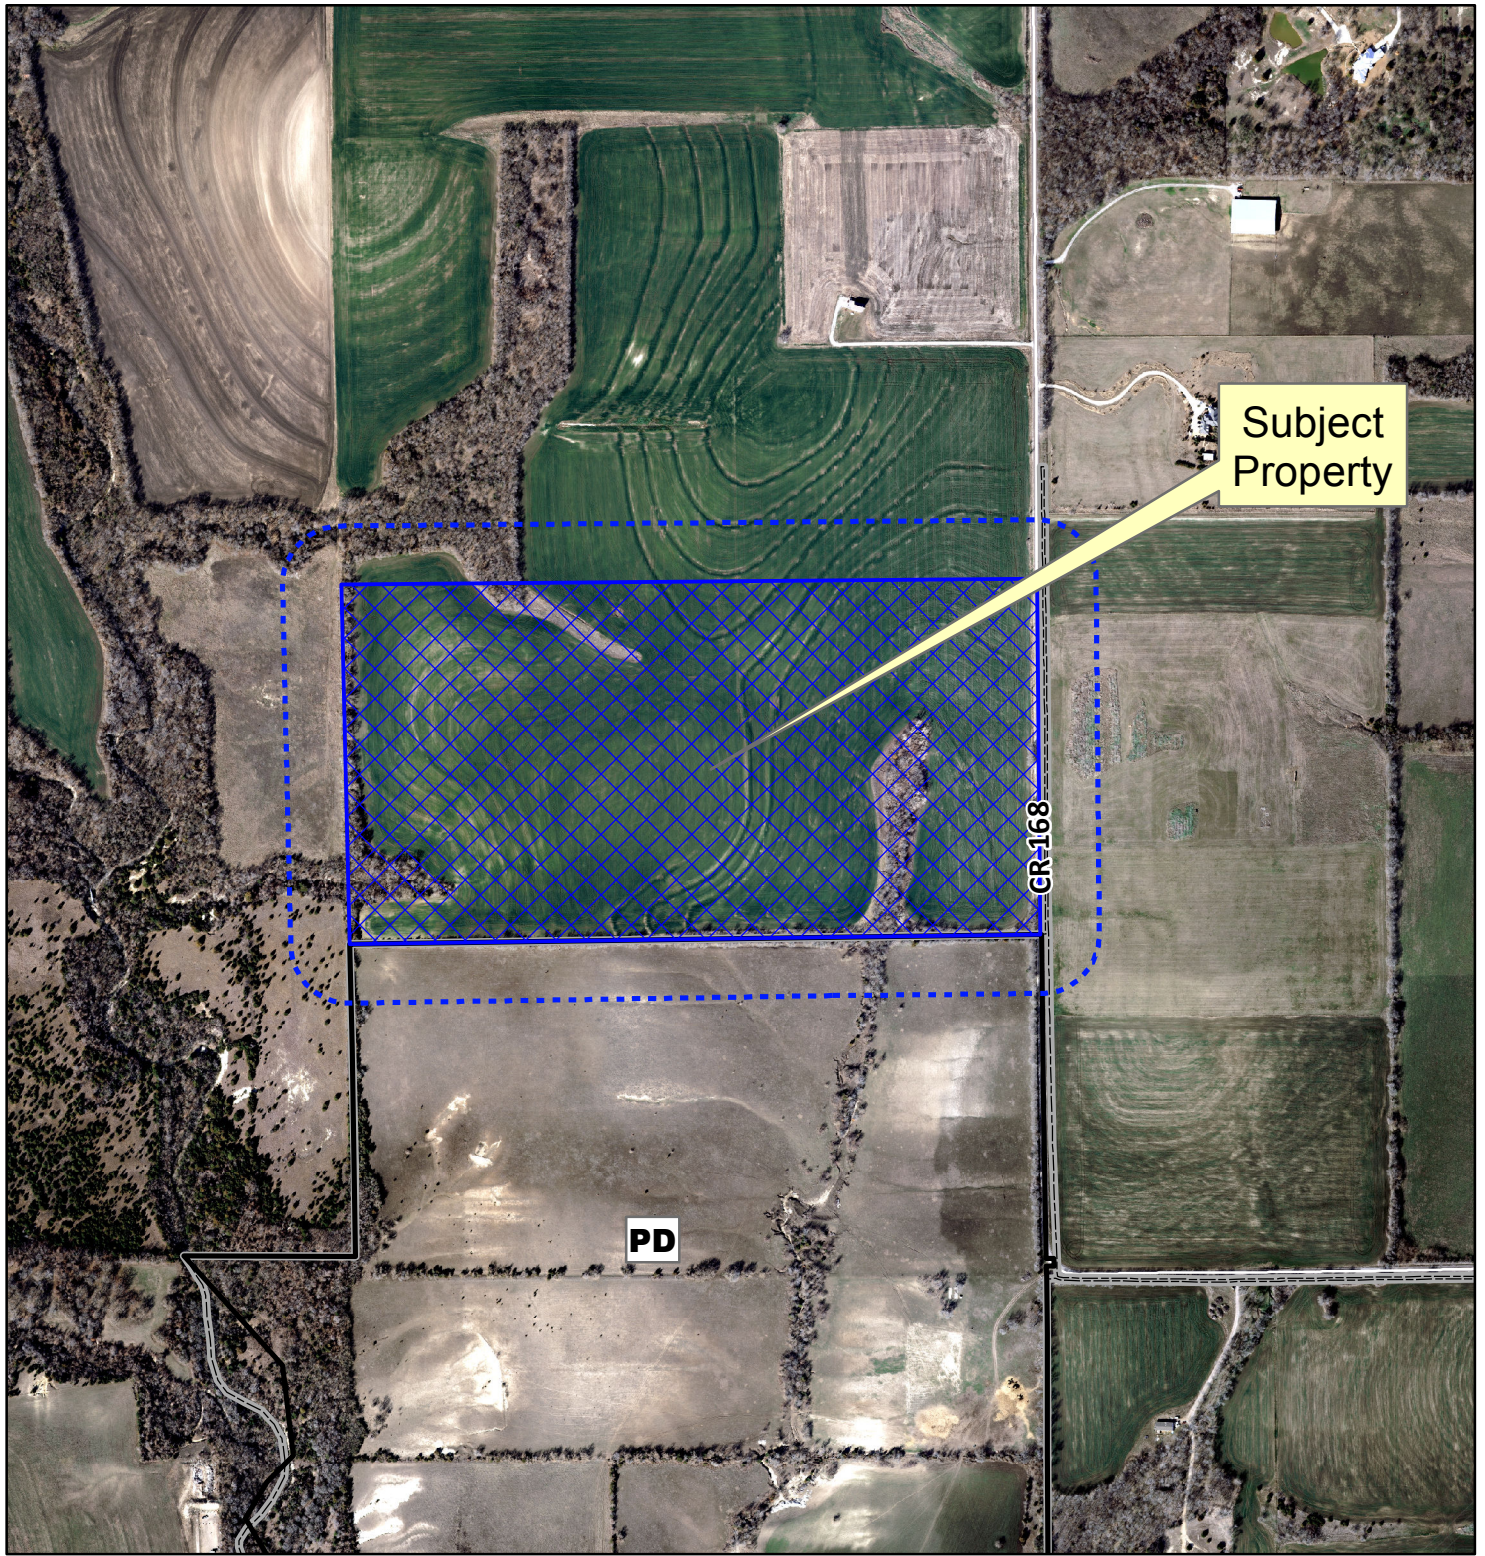

Subject Property

CR-168

PD

Notification Map

Case: 14-263A

--- 200' Notification Buffer

Vicinity Map

Path: S:\MCKGIS\notification\Projects\2014\14-263A.mxd

DISCLAIMER: This map and information contained in it were developed exclusively for use by the City of McKinney. Any use or reliance on this map by anyone else is at that party's risk and without liability to the City of McKinney, its officials or employees for any discrepancies, errors, or variances which may exist.

Subject Property

CR-168

PD

0 440 880 Feet

Notification Map

Case: 14-263A

--- 200' Notification Buffer

Vicinity Map