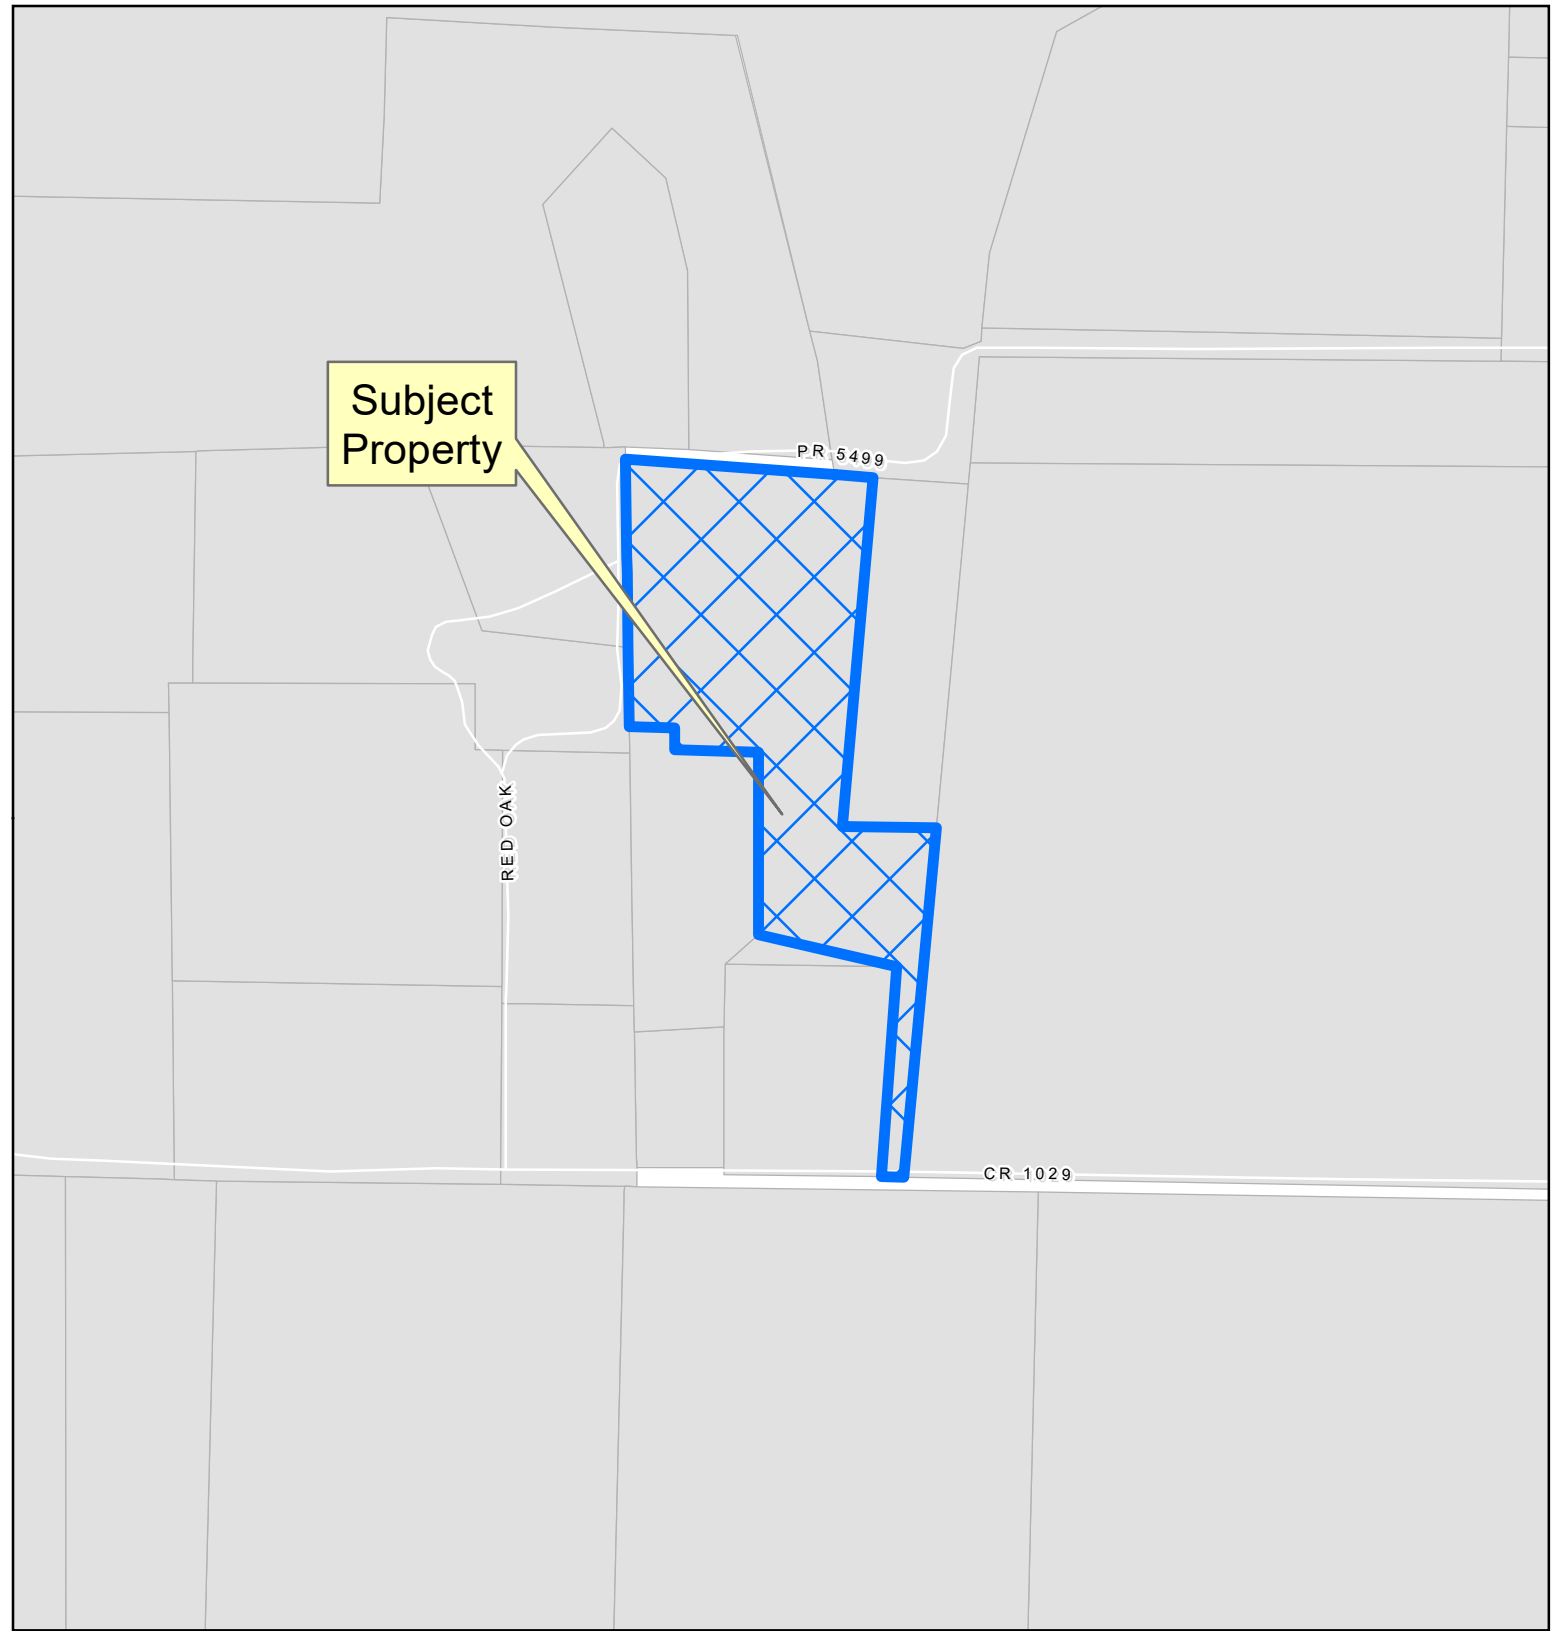

Location Map

PLAT2022-0114

0 110 220 Feet

Case

DISCLAIMER: This map and information contained in it were developed exclusively for use by the City of McKinney. Any use or reliance on this map by anyone else is at that party's risk and without liability to the City of McKinney, its officials or employees for any discrepancies, errors, or variances which may exist.

Location Map

PLAT2022-0114

DISCLAIMER: This map and information contained in it were developed exclusively for use by the City of McKinney. Any use or reliance on this map by anyone else is at that party's risk and without liability to the City of McKinney, its officials or employees for any discrepancies, errors, or variances which may exist.