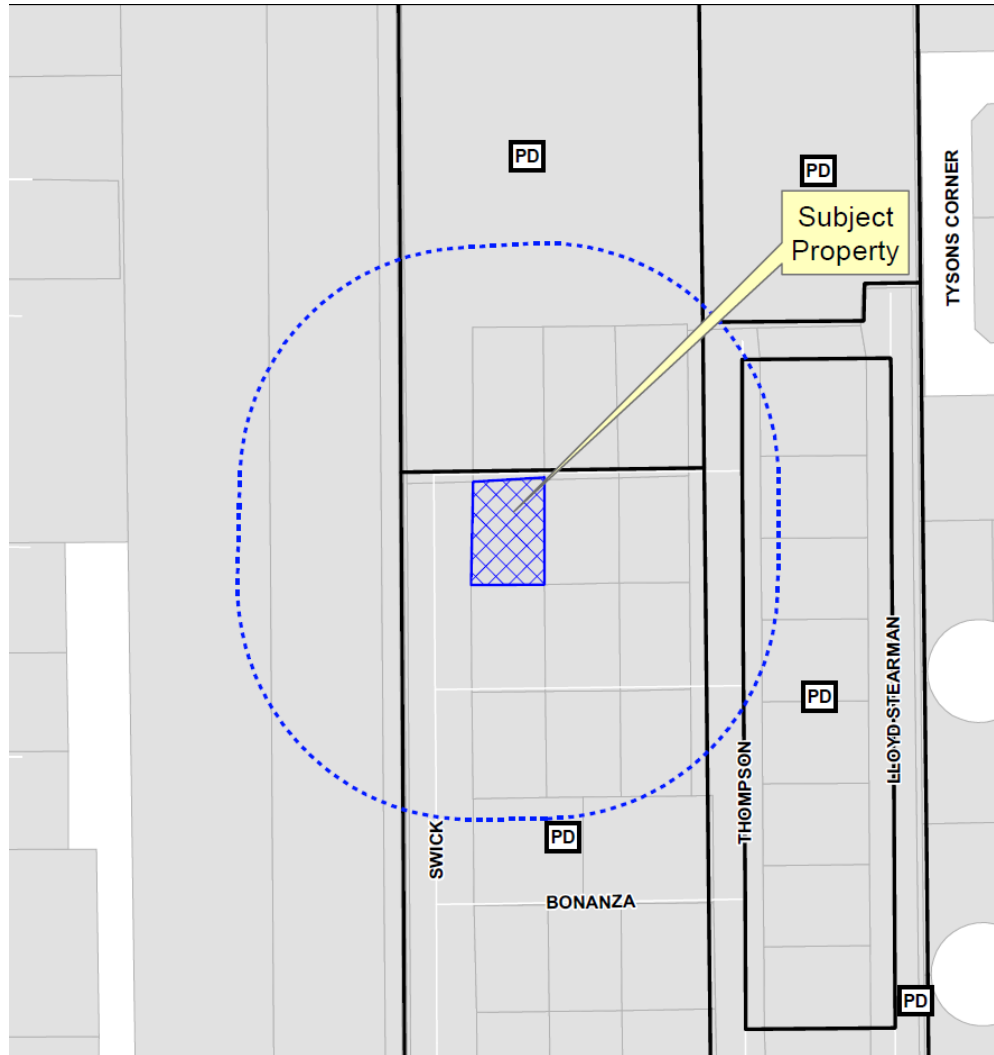

Façade Plan Appeal
9409 Learjet Lane
(Aero Country East)
09-059FR2

- MONEY MAGAZINE 2014 -

Location Map

Aerial Exhibit

Architectural Elevations

Proposed

9409 Learjet Lane - East Elevation Rendering

Approved

9409 Learjet Lane - East Elevation Rendering

SK-1