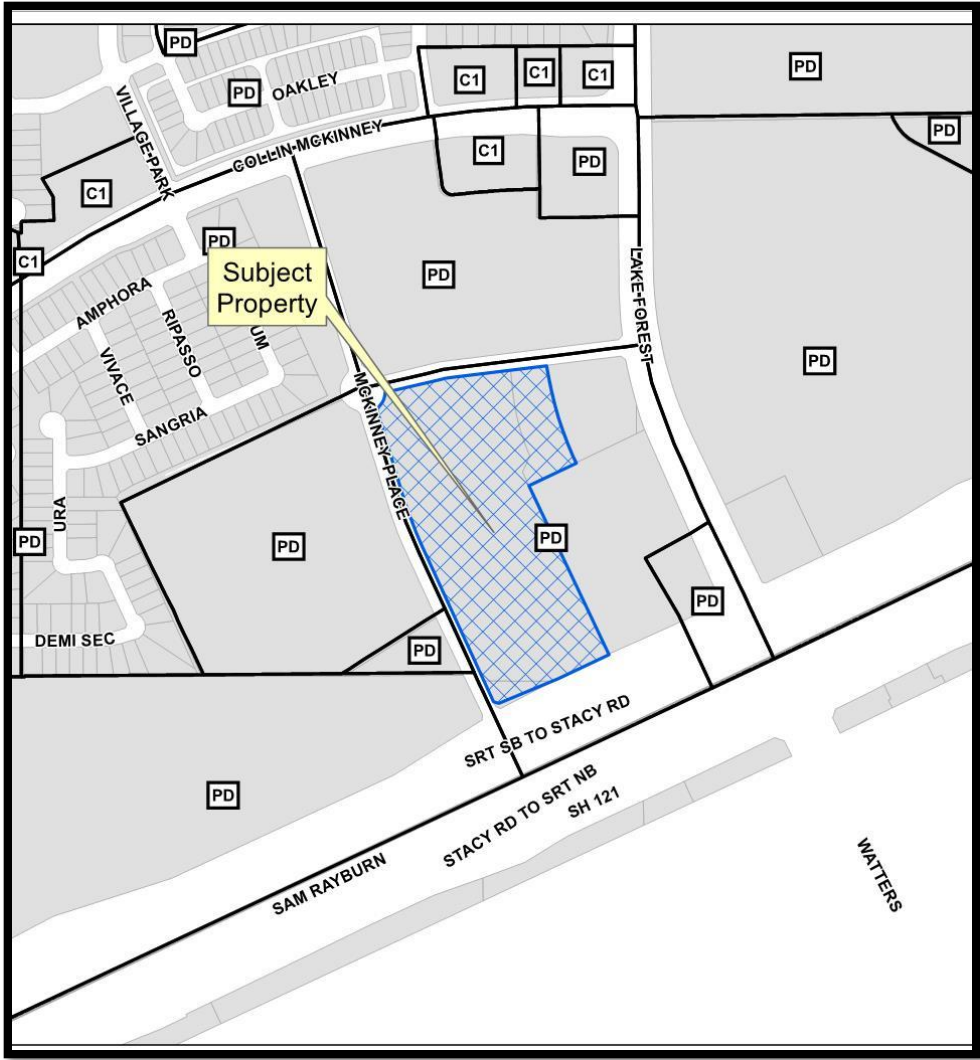

Lake Forest and SH 121 Addition Minor Replat

18-0231MRP

Aerial Exhibit