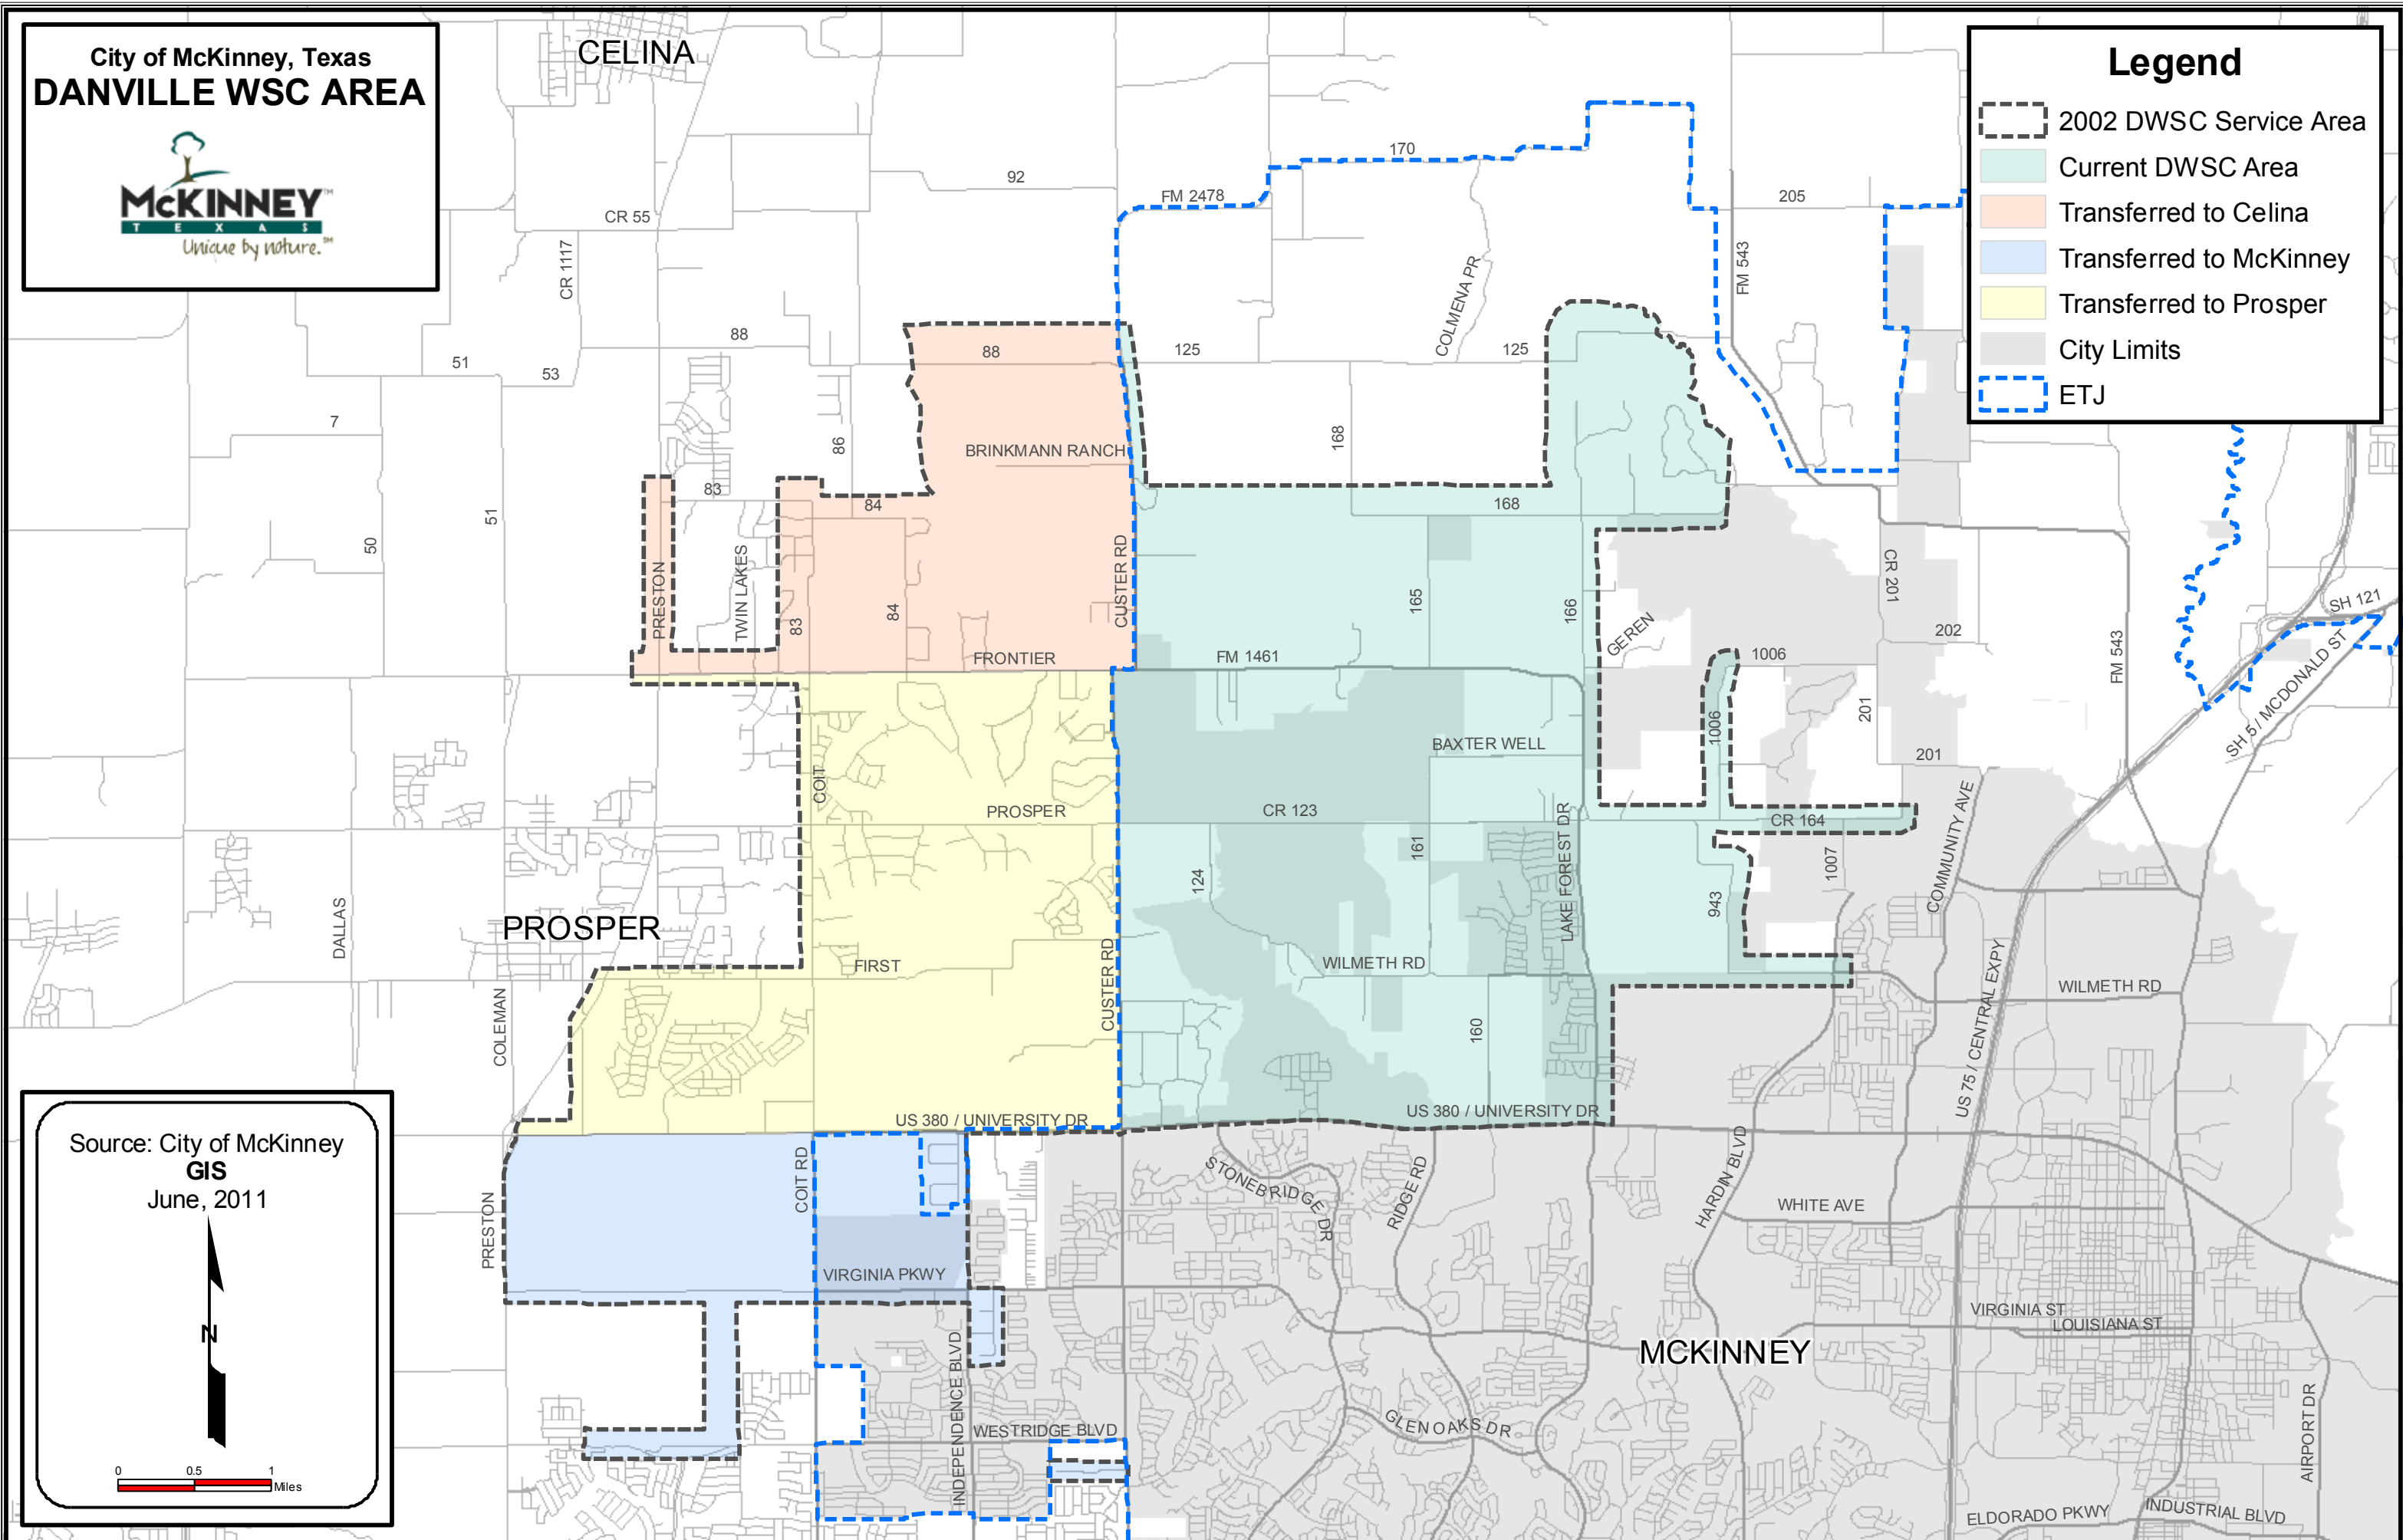

City of McKinney, Texas
DANVILLE WSC AREA

Legend

- 2002 DWSC Service Area
- Current DWSC Area
- Transferred to Celina
- Transferred to McKinney
- Transferred to Prosper
- City Limits
- ETJ

Source: City of McKinney
GIS
 June, 2011