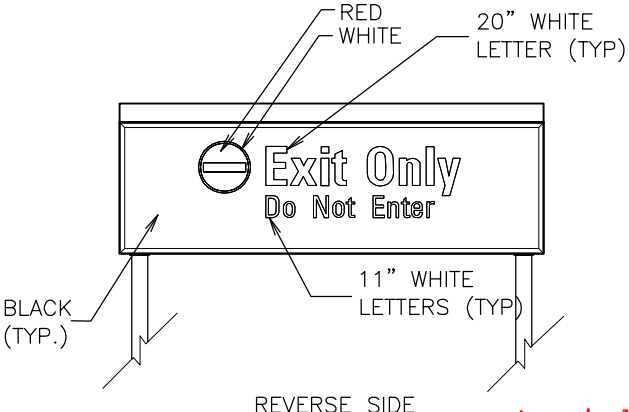

1 | 2 | 3 | 4 | 5 | 6 |

N  
M  
L  
K  
J  
I  
H  
G  
F  
E  
D  
C  
B  
A

**QuikTrip.**  
4700 S. 129th E. Ave. - Tulsa, OK 74134-7008  
P.O. Box 3475 - Tulsa, OK 74101-3475  
PH: 918.436.4700

\*Height of TC Scales Sign not to exceed top of Gasoline Canopy (23').

**Vertical Pole Sign**  
**TC Scales**

04/06/11

SQUARE FOOTAGE	
TYPEFACE	NA
INSIDE CAN	NA
ENTIRE SIGN	96

SPECIFICATIONS:	
<b>Sign Face</b>	Paniflex Face, Background 3M Opaque Black Vinyl, Univers 47 Condensed Light-Bold and Univers 55 Font 3M White Vinyl.
<b>LOGO</b>	Red; Screen Painted to match 3M 3632-53 Cardinal Red Vinyl, White; Screen Painted to match 3M White Vinyl Substrate, Black; Screen Painted to match 3M Black Vinyl.
<b>Sign Cabinet</b>	Aluminum Construction, Internally illuminated with GE Tetra PowerStrip DS65/GE PS24 Power Supplies. Painted Akzo Noble, Black Low Gloss. Accent Trim section painted 1st surface Akzo Noble Silver-Low Gloss.

SCALE:	
1/8" = 1'-0"	
SERIAL NUMBER:	
TC Scales	
STORE NUMBER:	

1 | 2 | 3 | 4 | 5 | 6 |