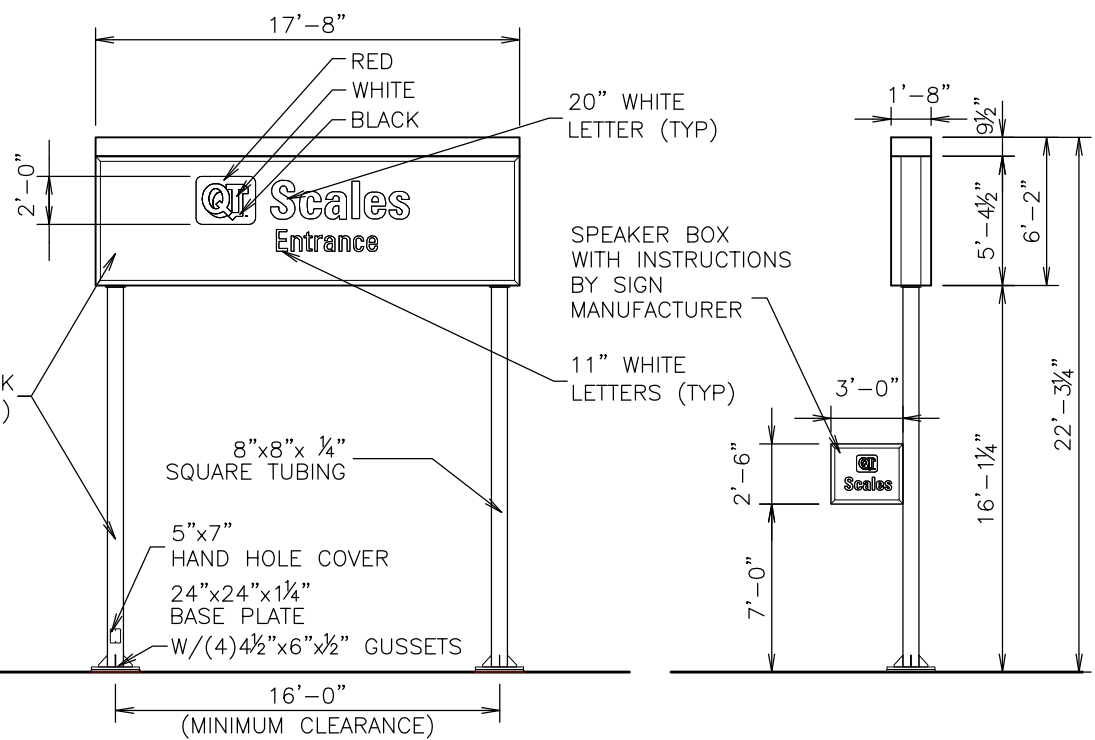

1 | 2 | 3 | 4 | 5 | 6 |

N  
M  
L  
K  
J  
I  
H  
G  
F  
E  
D  
C  
B  
A

**QuikTrip.**  
4700 S. 129th E. Ave. - Tulsa, OK 74134-7008  
P.O. Box 3475 - Tulsa, OK 74101-3475  
PH: 918.436.4700

\*Height of TC Scales Sign not to exceed top of Gasoline Canopy (23').

**Vertical Pole Sign**  
**TC Scales**

04/06/11

SQUARE FOOTAGE	
TYPEFACE	NA
INSIDE CAN	NA
ENTIRE SIGN	96

SPECIFICATIONS:	
<b>Sign Face</b>	Paniflex Face, Background 3M Opaque Black Vinyl, Univers 47 Condensed Light-Bold and Univers 55 Font 3M White Vinyl.
<b>LOGO</b>	Red; Screen Painted to match 3M 3632-53 Cardinal Red Vinyl, White; Screen Painted to match 3M White Vinyl Substrate, Black; Screen Painted to match 3M Black Vinyl.
<b>Sign Cabinet</b>	Aluminum Construction, Internally illuminated with GE Tetra PowerStrip DS65/GE PS24 Power Supplies. Painted Akzo Noble, Black Low Gloss. Accent Trim section painted 1st surface Akzo Noble Silver-Low Gloss.

SCALE:	
1/8" = 1'-0"	
SERIAL NUMBER:	
TC Scales	
STORE NUMBER:	

1 | 2 | 3 | 4 | 5 | 6 |