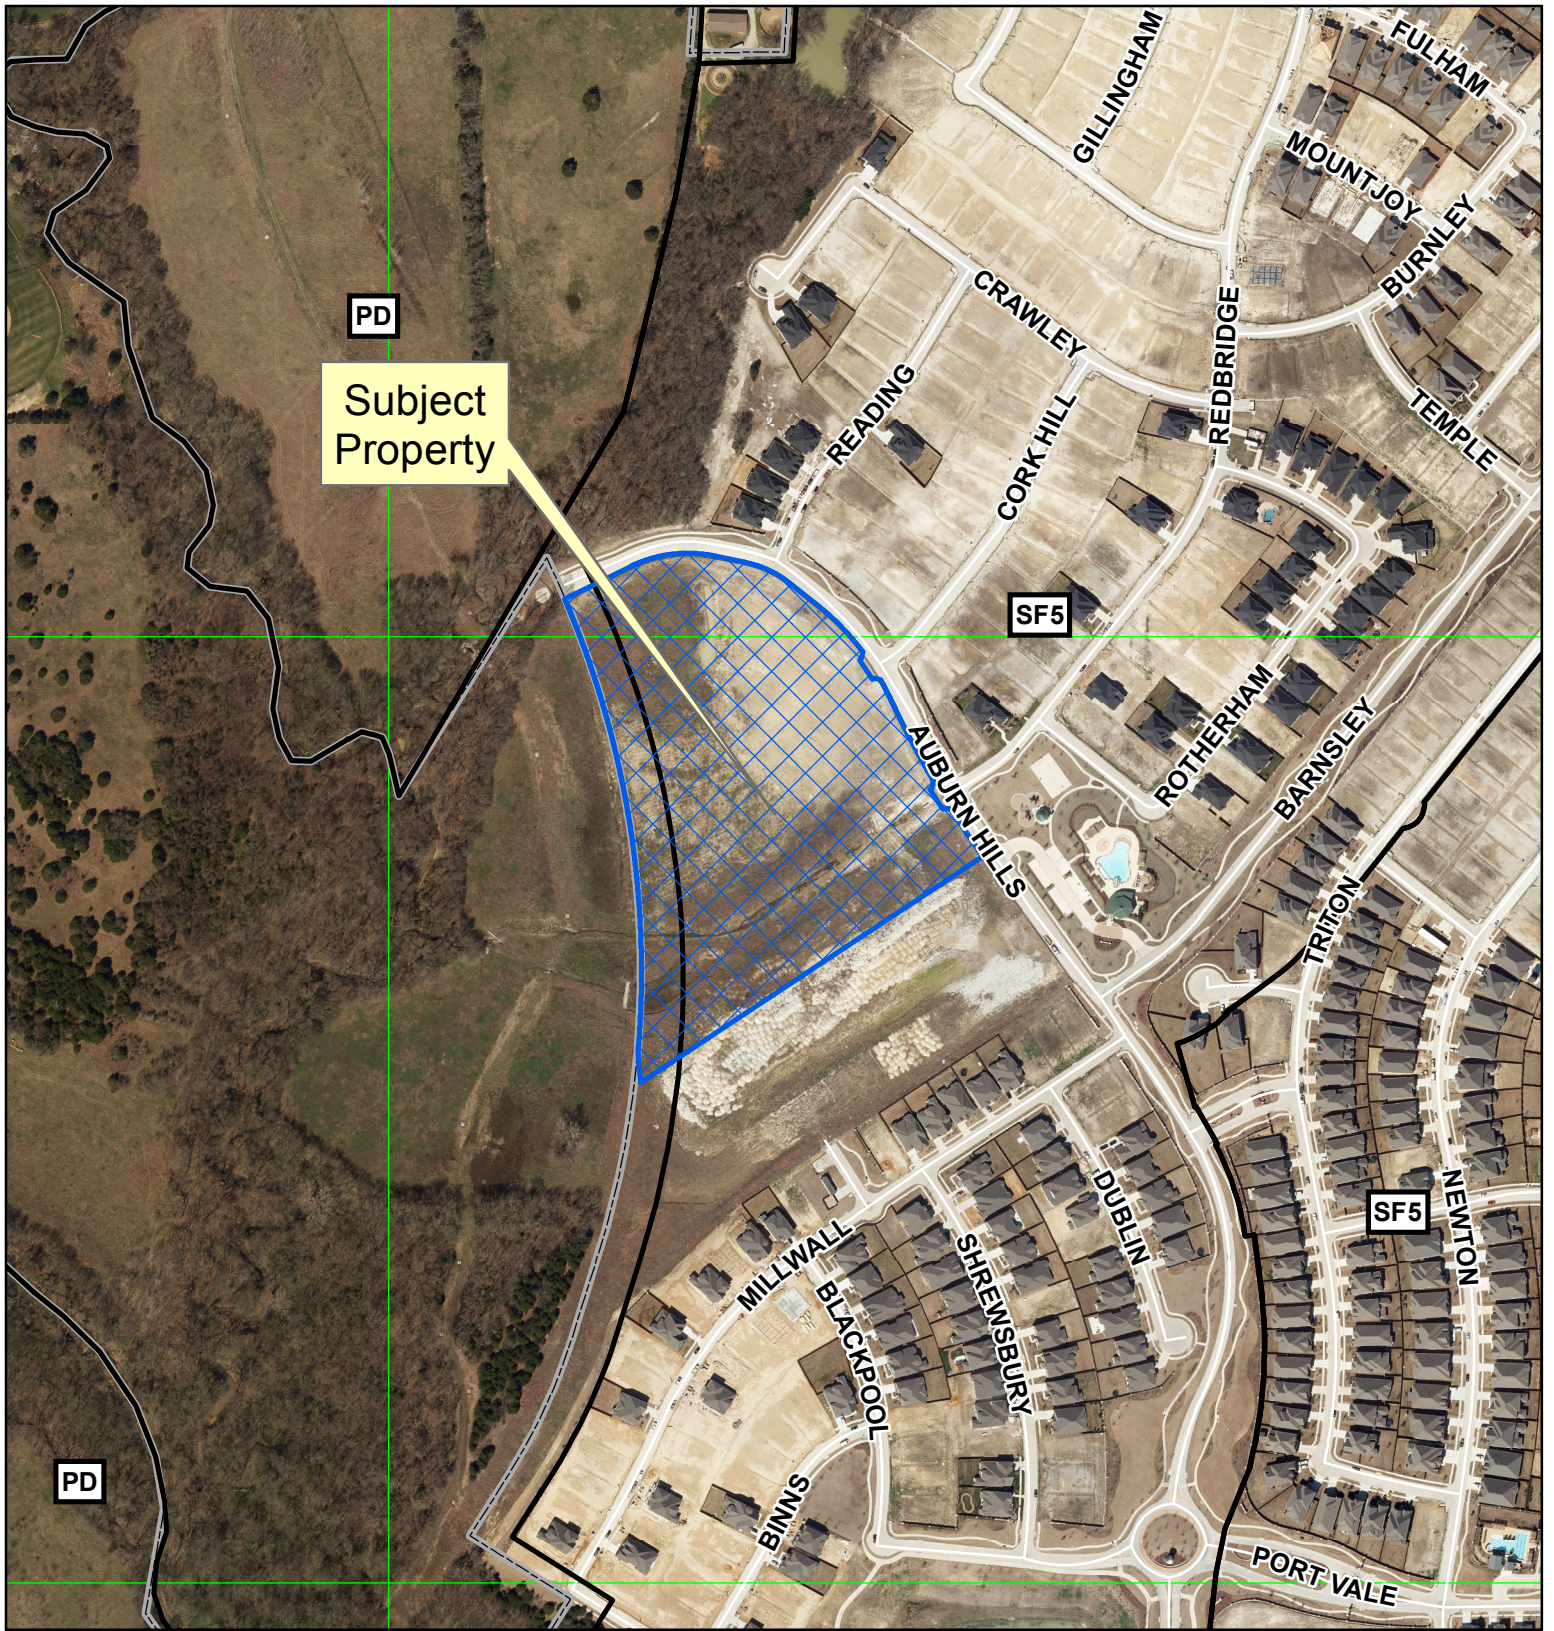

PD
Subject Property

SF5

SF5

PD

Location Map

PLAT2020-0033

DISCLAIMER: This map and information contained in it were developed exclusively for use by the City of McKinney. Any use or reliance on this map by anyone else is at that party's risk and without liability to the City of McKinney, its officials or employees for any discrepancies, errors, or variances which may exist.

Subject Property

Location Map

PLAT2020-0033

Vicinity Map

DISCLAIMER: This map and information contained in it were developed exclusively for use by the City of McKinney. Any use or reliance on this map by anyone else is at that party's risk and without liability to the City of McKinney, its officials or employees for any discrepancies, errors, or variances which may exist.