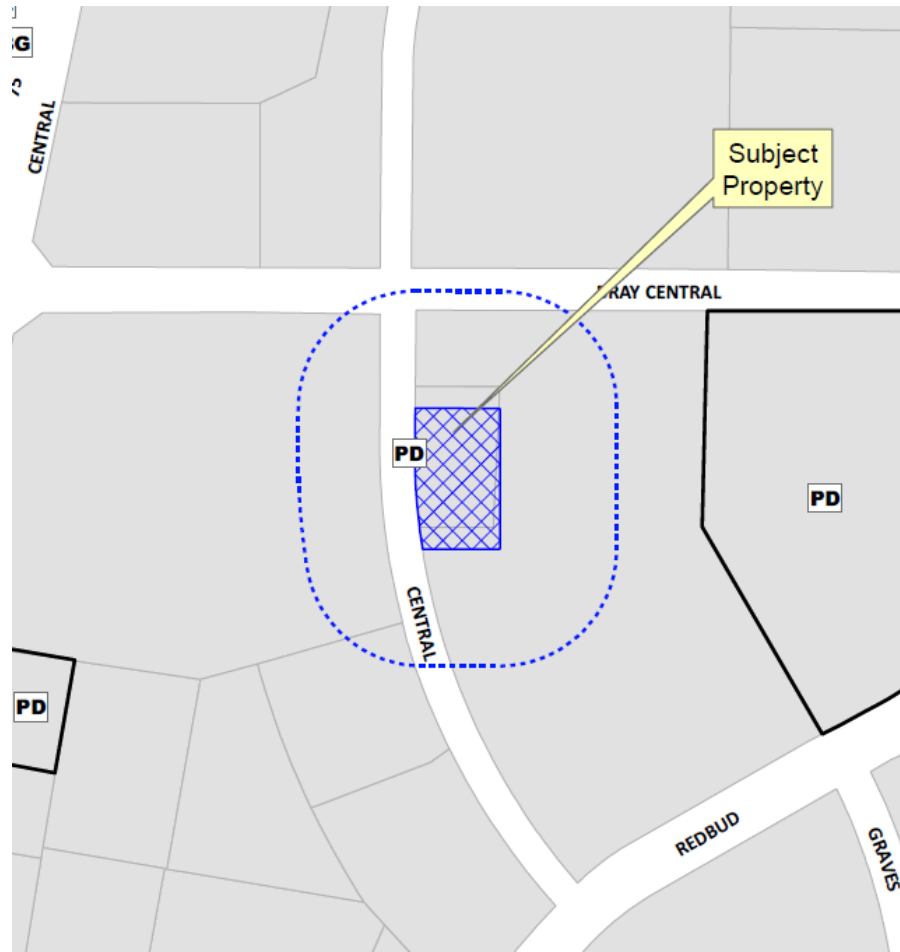

Walmart Fuel
Site Plan
14-284SP

Location Map

Aerial Exhibit