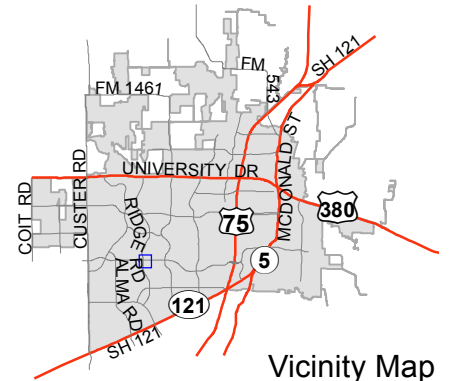

## Notification Map

Case: 14-331SUP

--- 200' Buffer

Vicinity Map

## Notification Map

Case: 14-331SUP

--- 200' Buffer