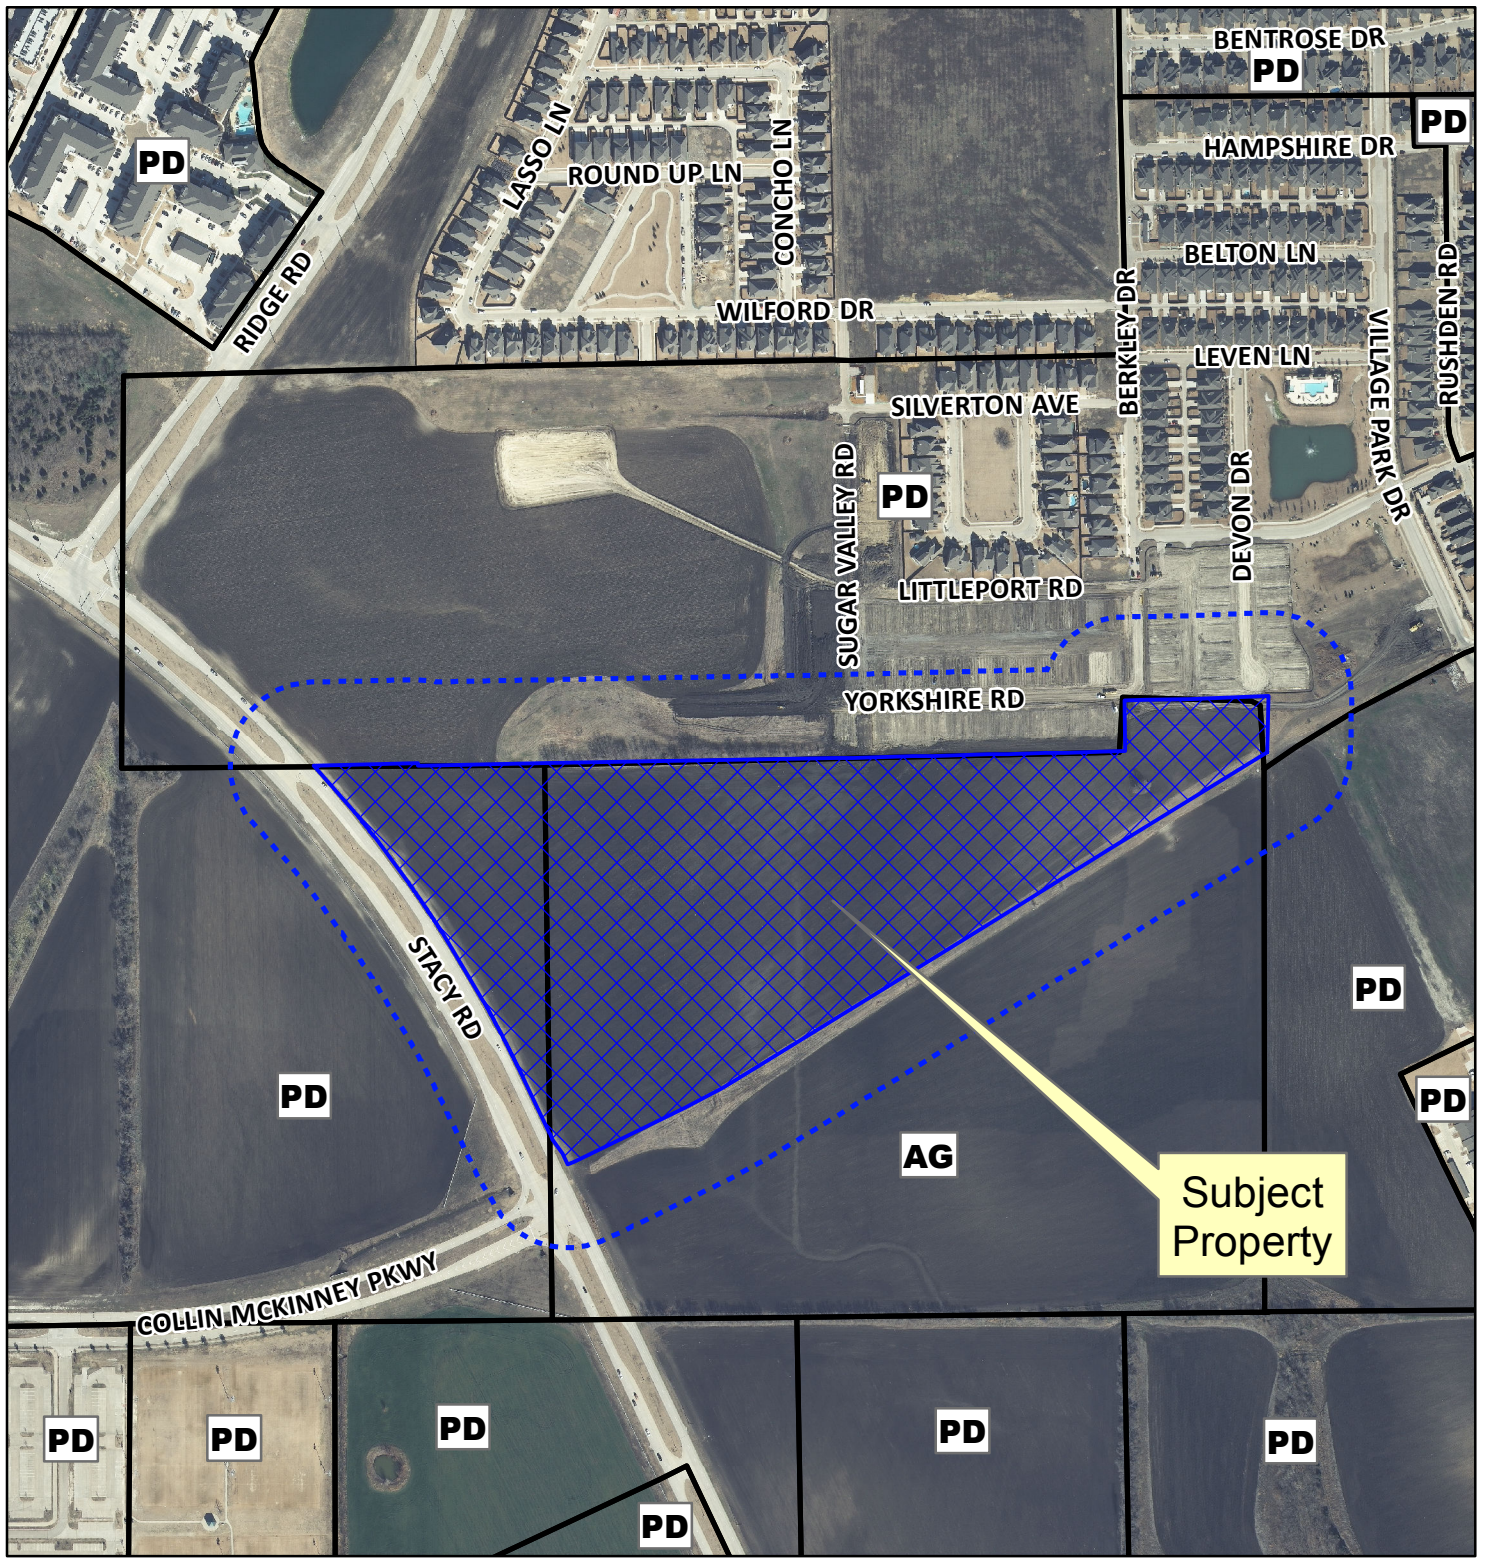

Subject Property

Notification Map

Case: 12-225Z

--- 200' Notification Buffer

Notification Map

Case: 12-225Z

--- 200' Notification Buffer