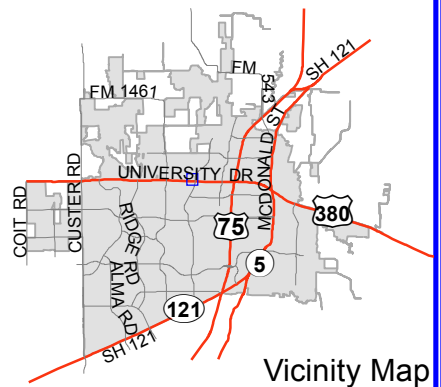

Notification Map

Case: 15-102SUP

--- 200' Buffer

Notification Map

Case: 15-102SUP

--- 200' Buffer

Vicinity Map