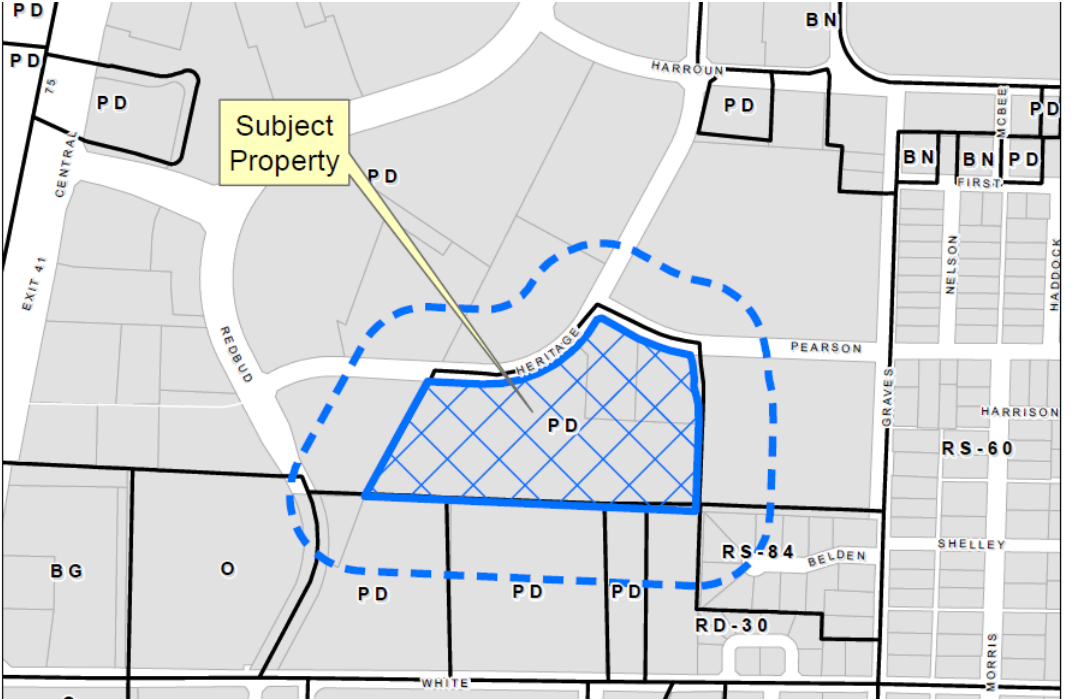

Heritage Merano Multifamily

21-0019Z

Location Map

Aerial Exhibit

Looking south
from Heritage Dr

Looking north
from Heritage Dr

Looking east
from Redbud Blvd

Looking south
from Pearson Ave