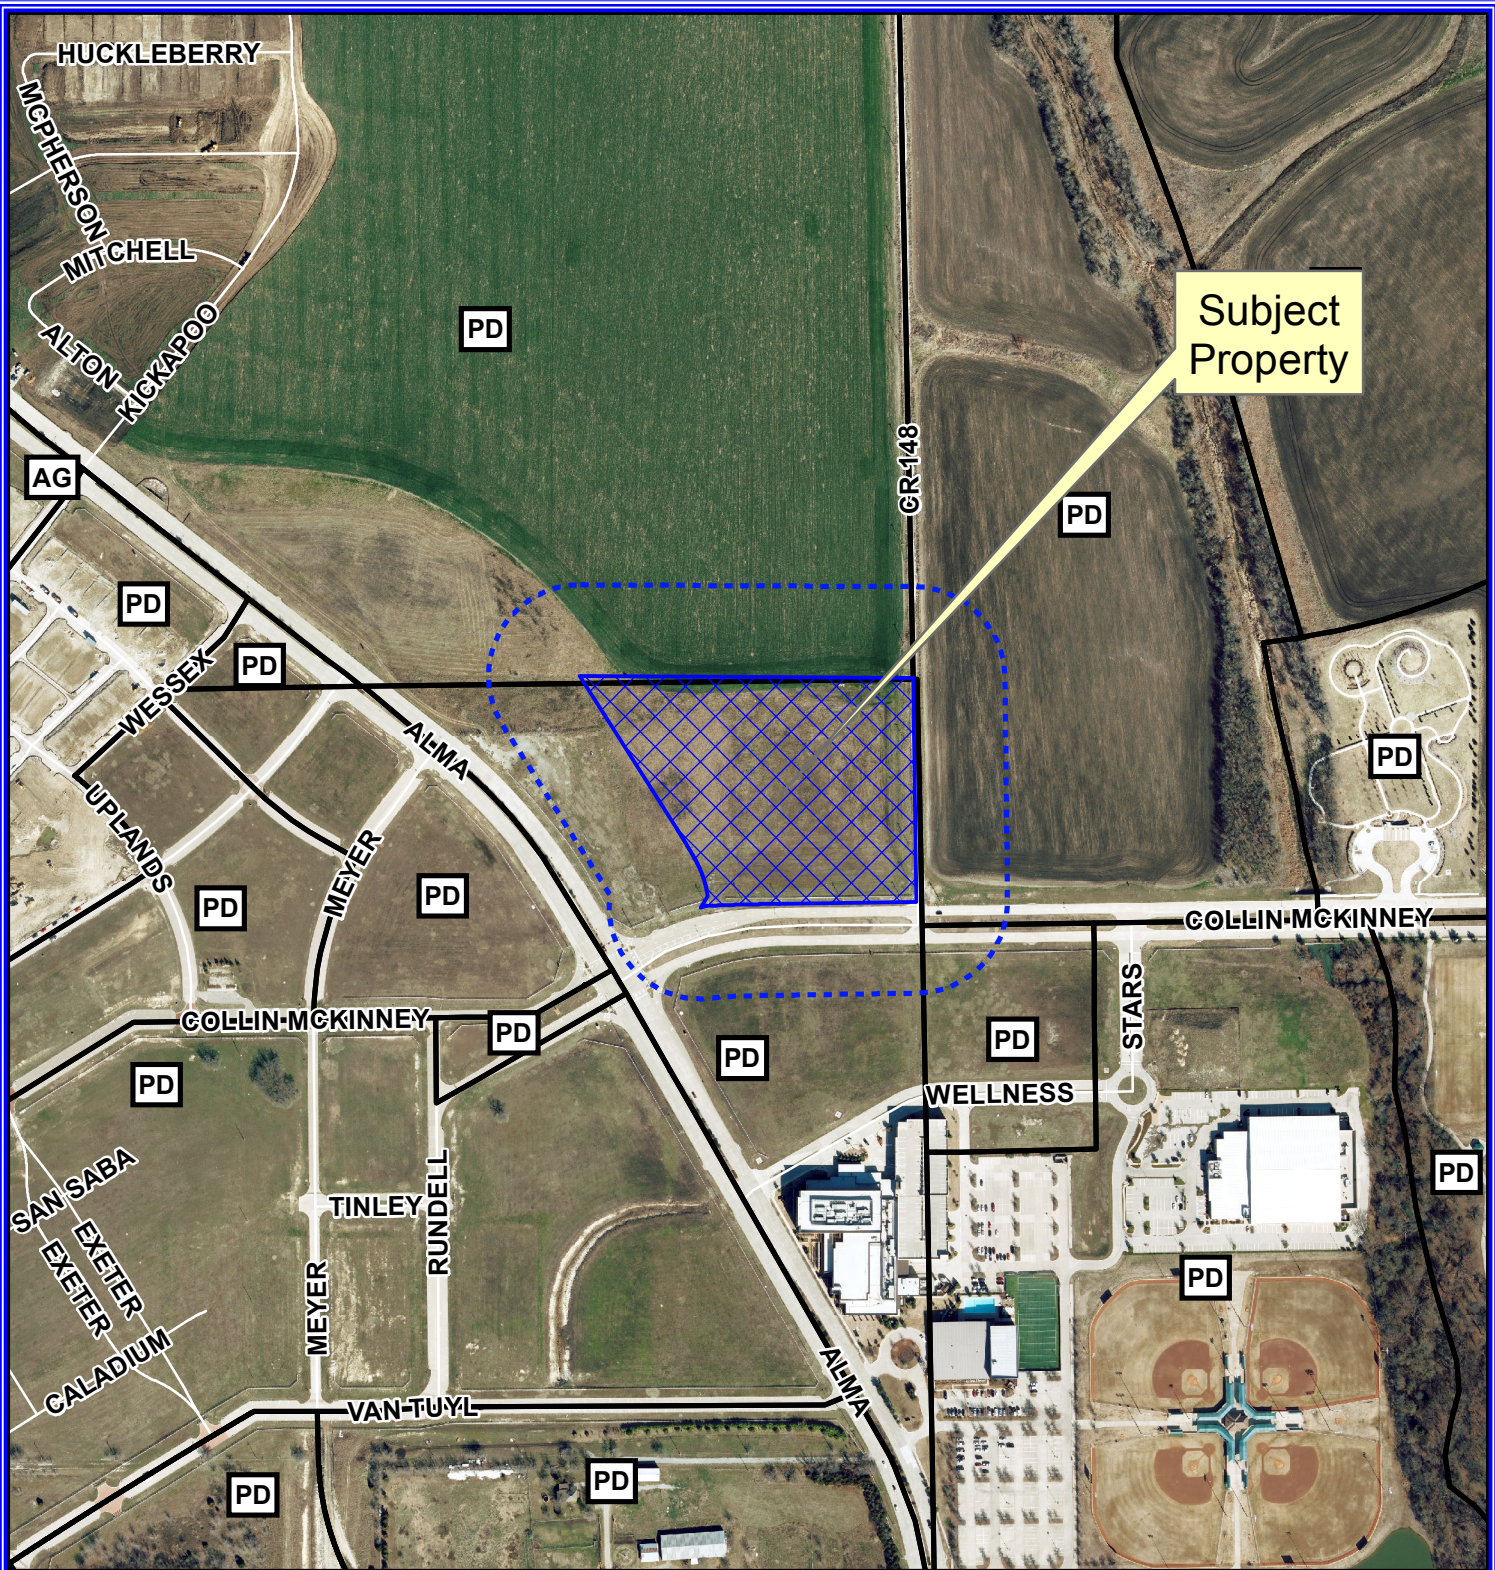

Notification Map

Case: 16-249Z

--- 200' Buffer

Subject Property

Notification Map

Case: 16-249Z

--- 200' Buffer

Vicinity Map