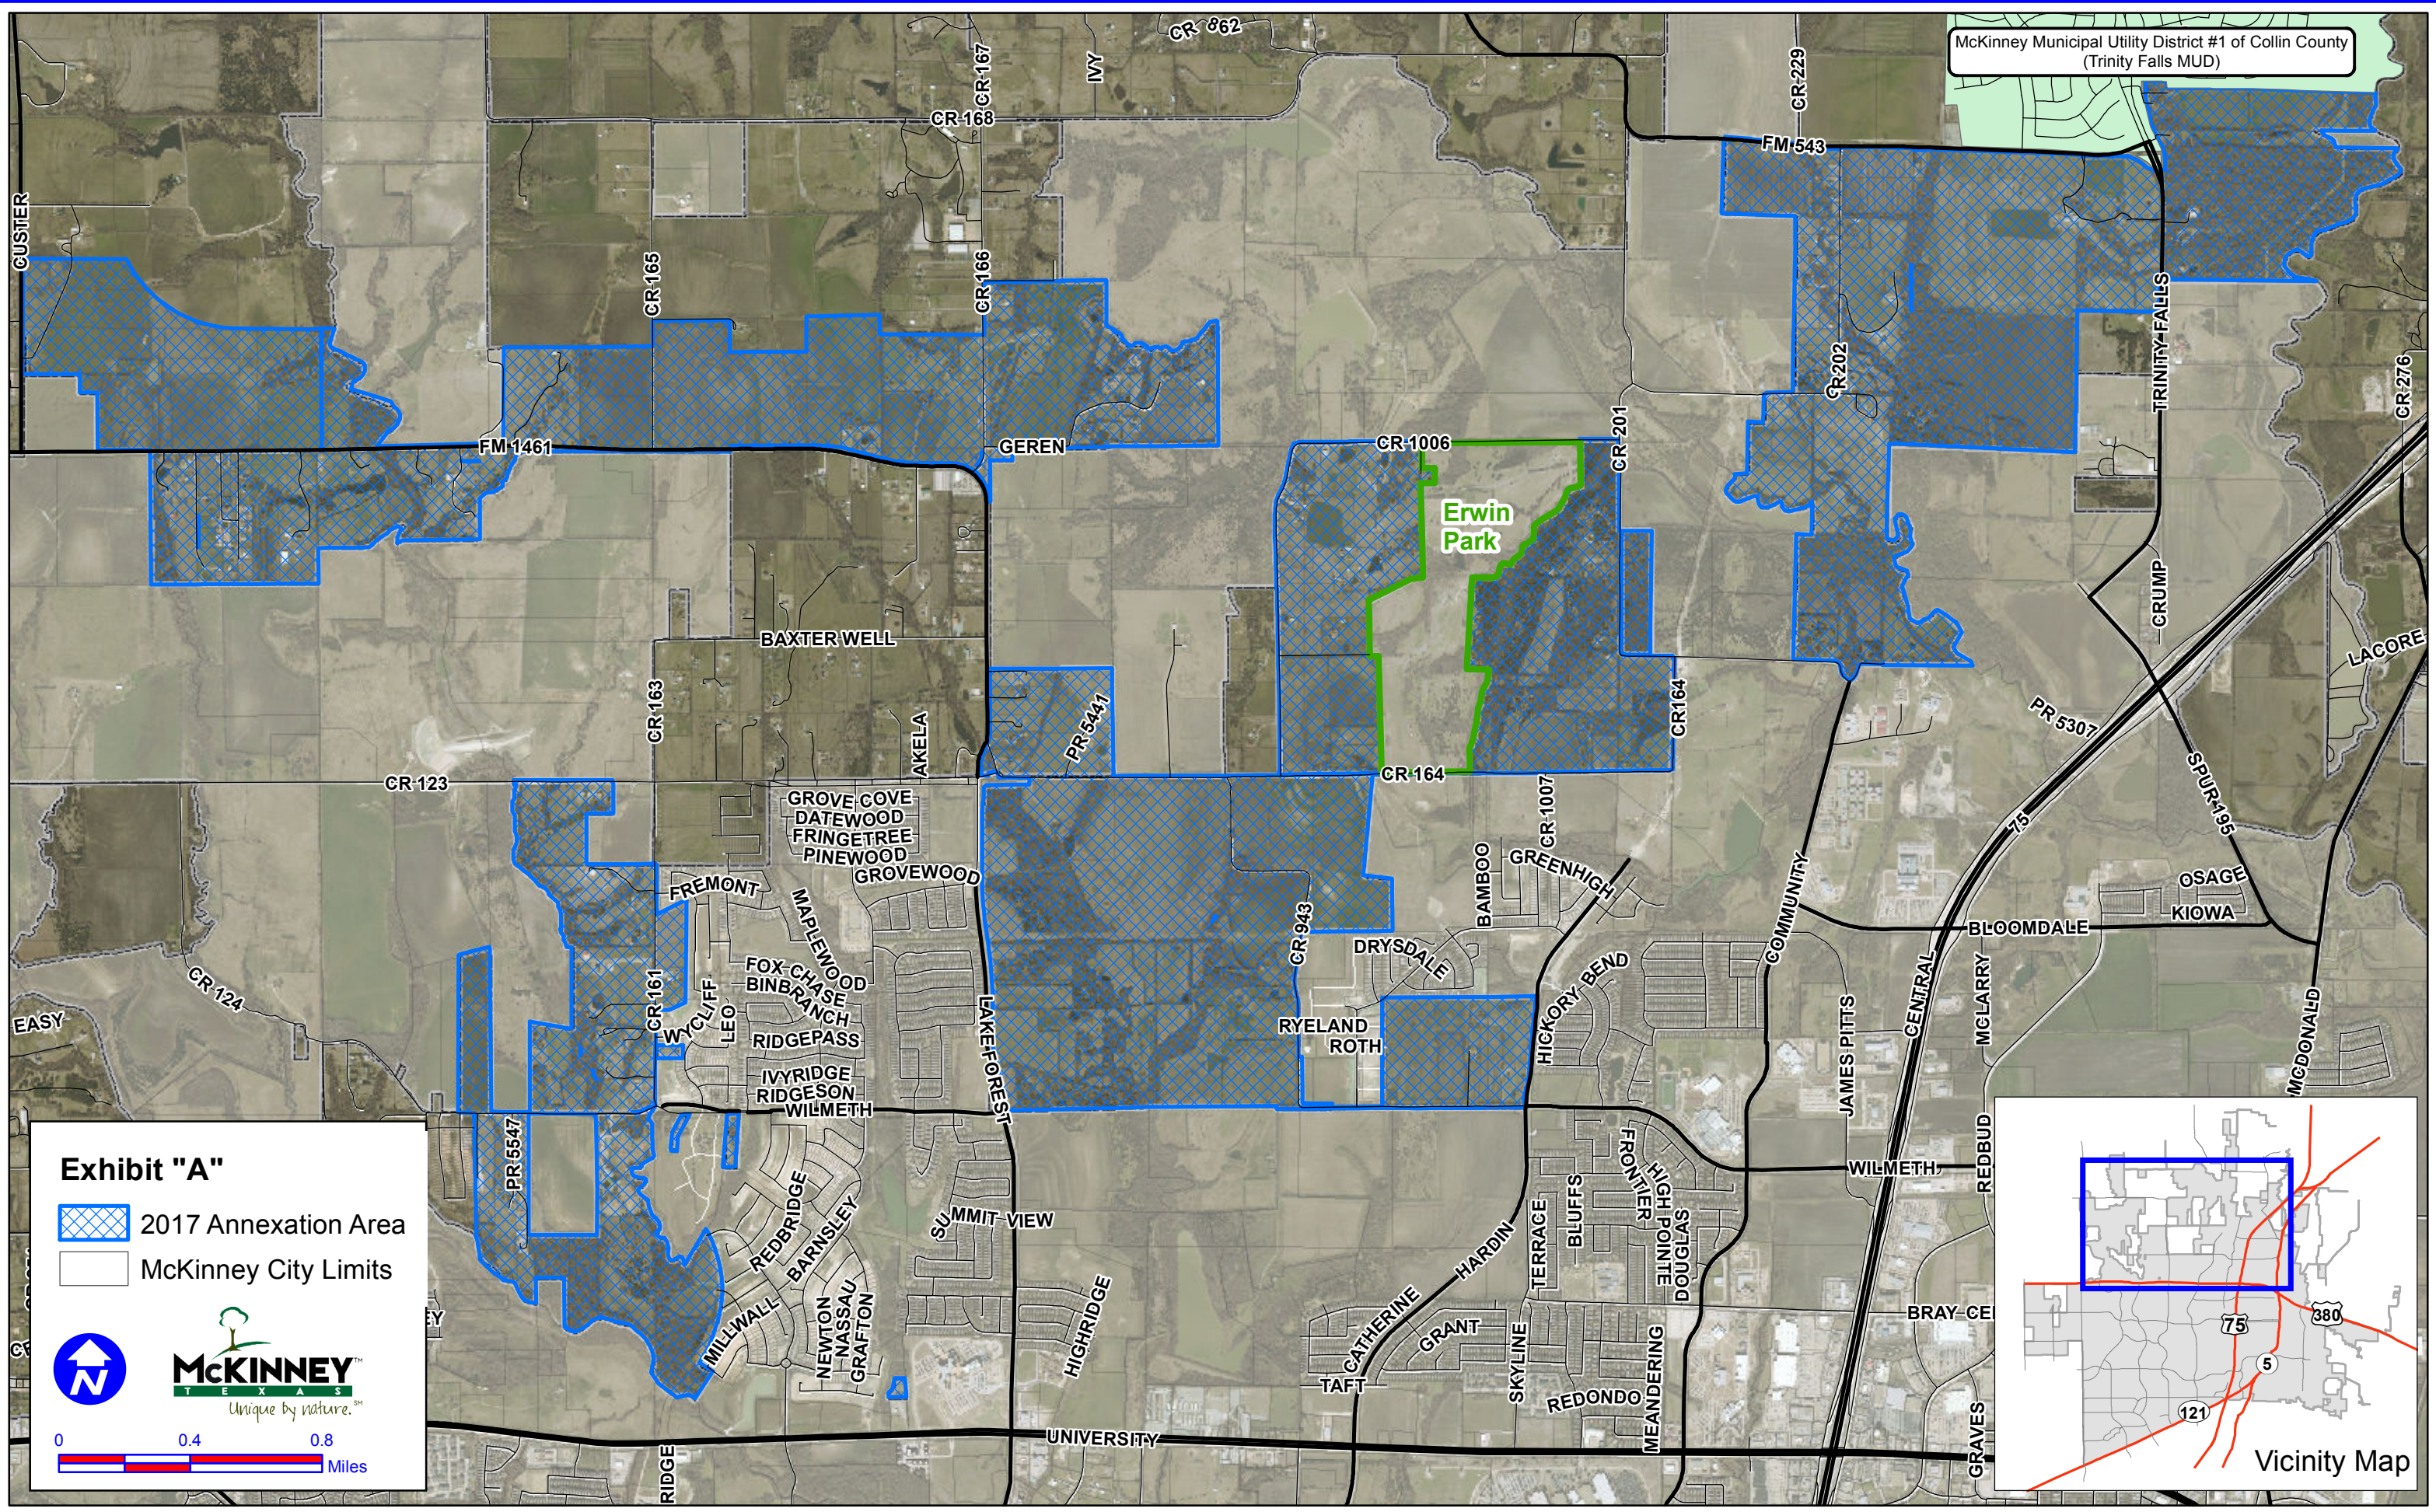

DISCLAIMER: This map and information contained in it were developed exclusively for use by the City of McKinney. Any use or reliance on this map by anyone else is at that party's risk and without liability to the City of McKinney, its officials or employees for any discrepancies, errors, or variances which may exist. Parcels CCAD current August 28, 2017.

McKinney Municipal Utility District #1 of Collin County  
(Trinity Falls MUD)

**Exhibit "A"**

-  2017 Annexation Area
-  McKinney City Limits

DISCLAIMER: This map and information contained in it were developed exclusively for use by the City of McKinney. Any use or reliance on this map by anyone else is at that party's risk and without liability to the City of McKinney, its officials or employees for any discrepancies, errors, or variances which may exist. Parcels CCAD current August 28, 2017.