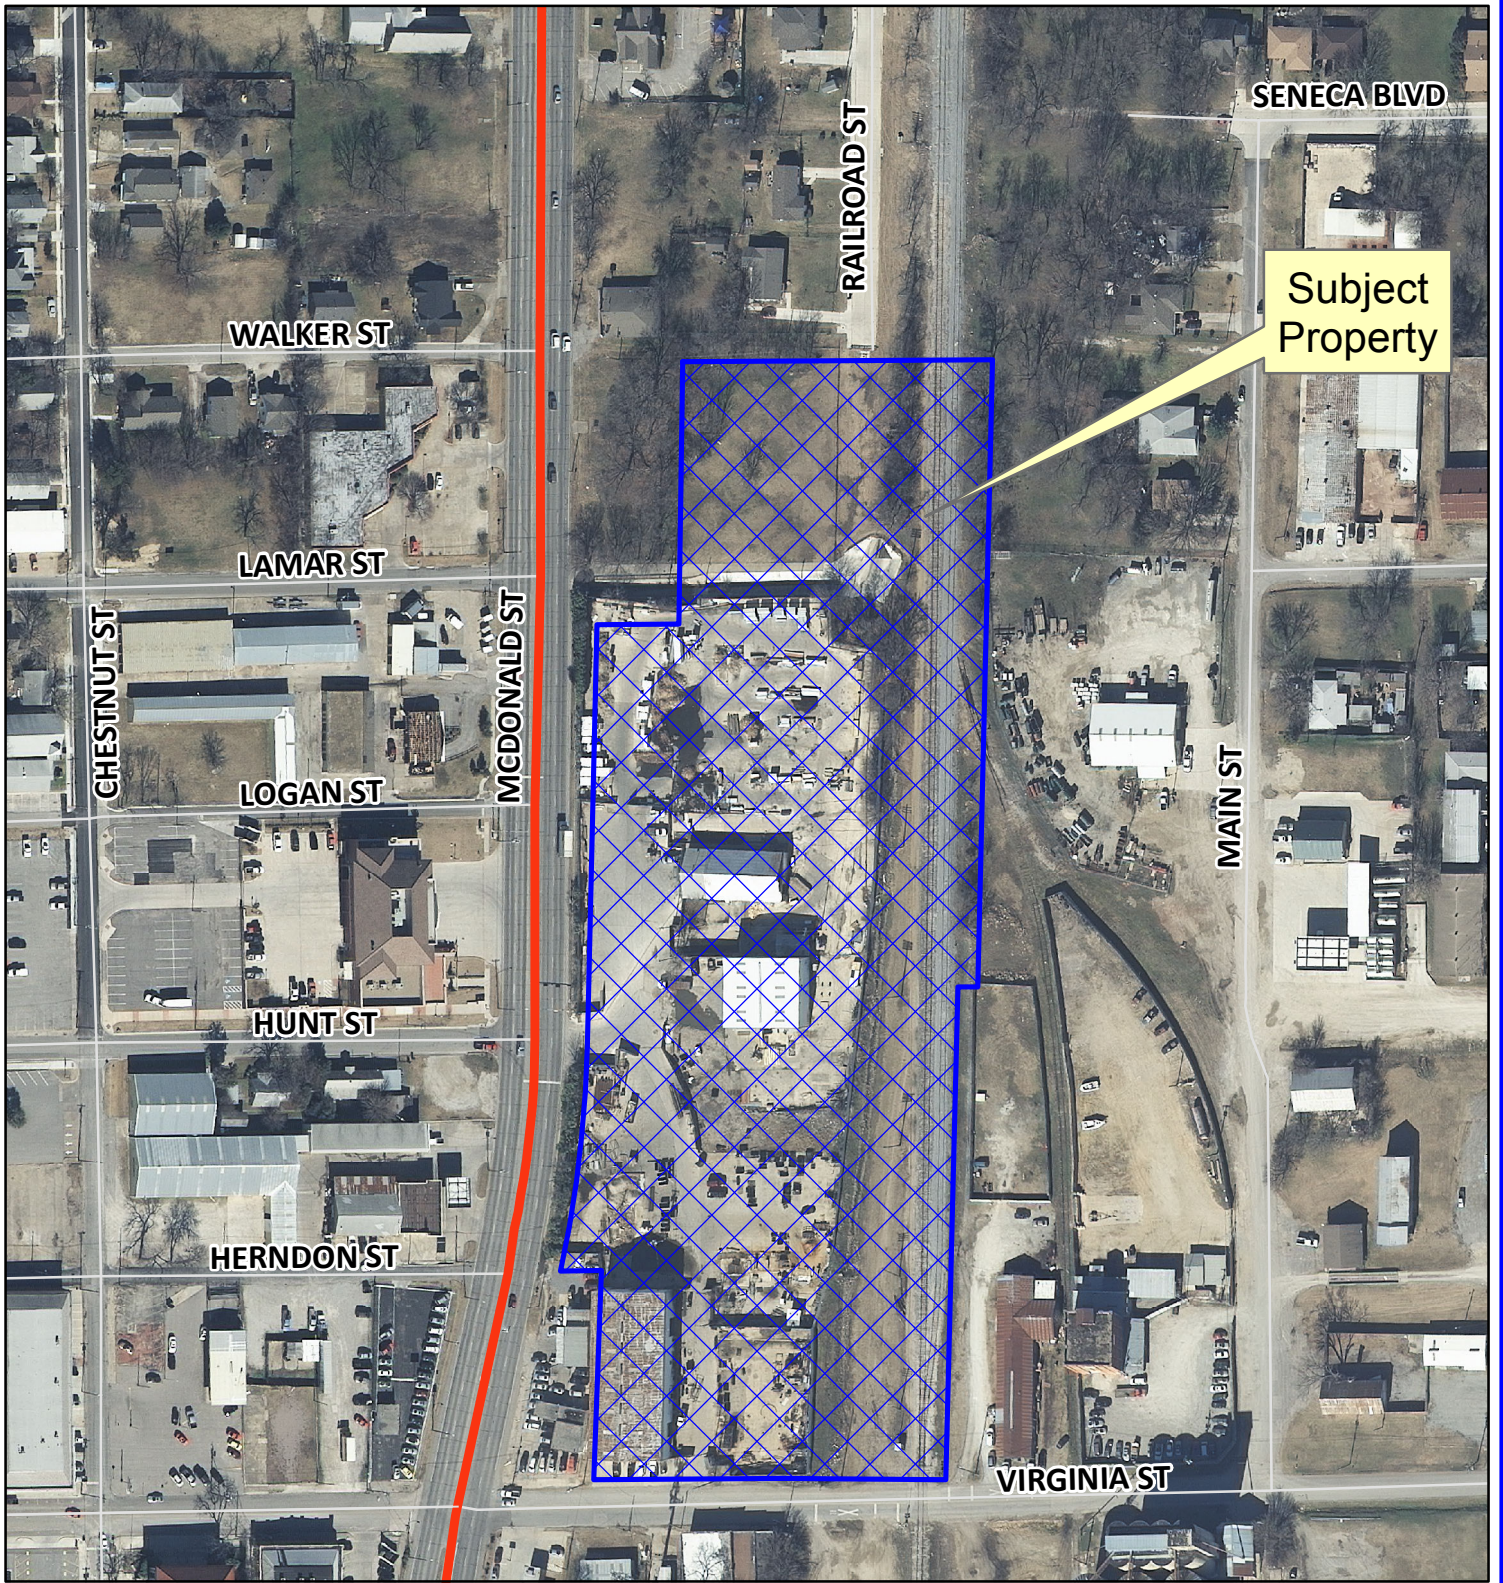

### Location Map

341 E VIRGINIA and  
an adjacent portion of the Dallas Area Rapid Transit  
(DART) right-of-way'