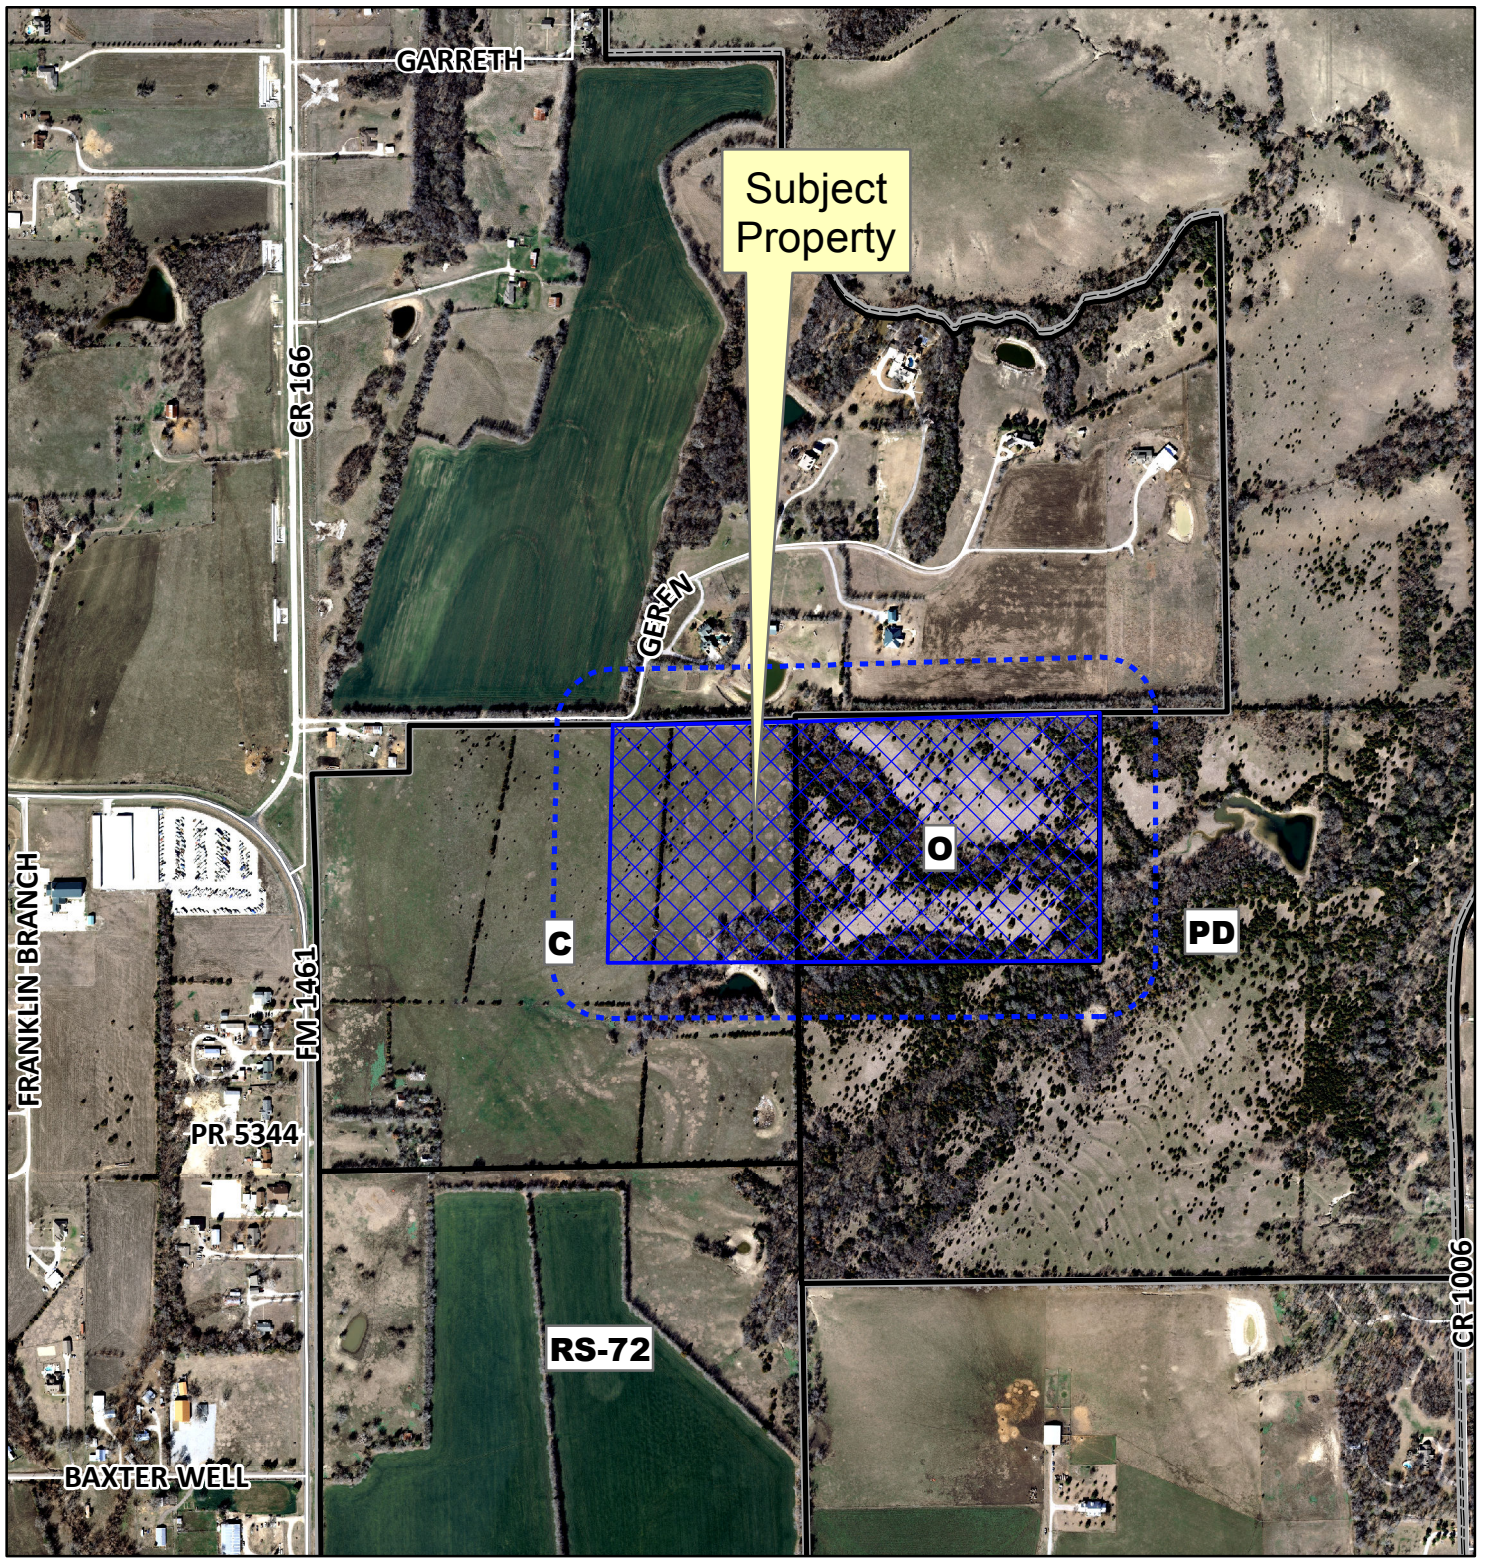

Notification Map

Case: 14-217Z

--- 200' Notification Buffer

Notification Map

Case: 14-217Z

--- 200' Notification Buffer