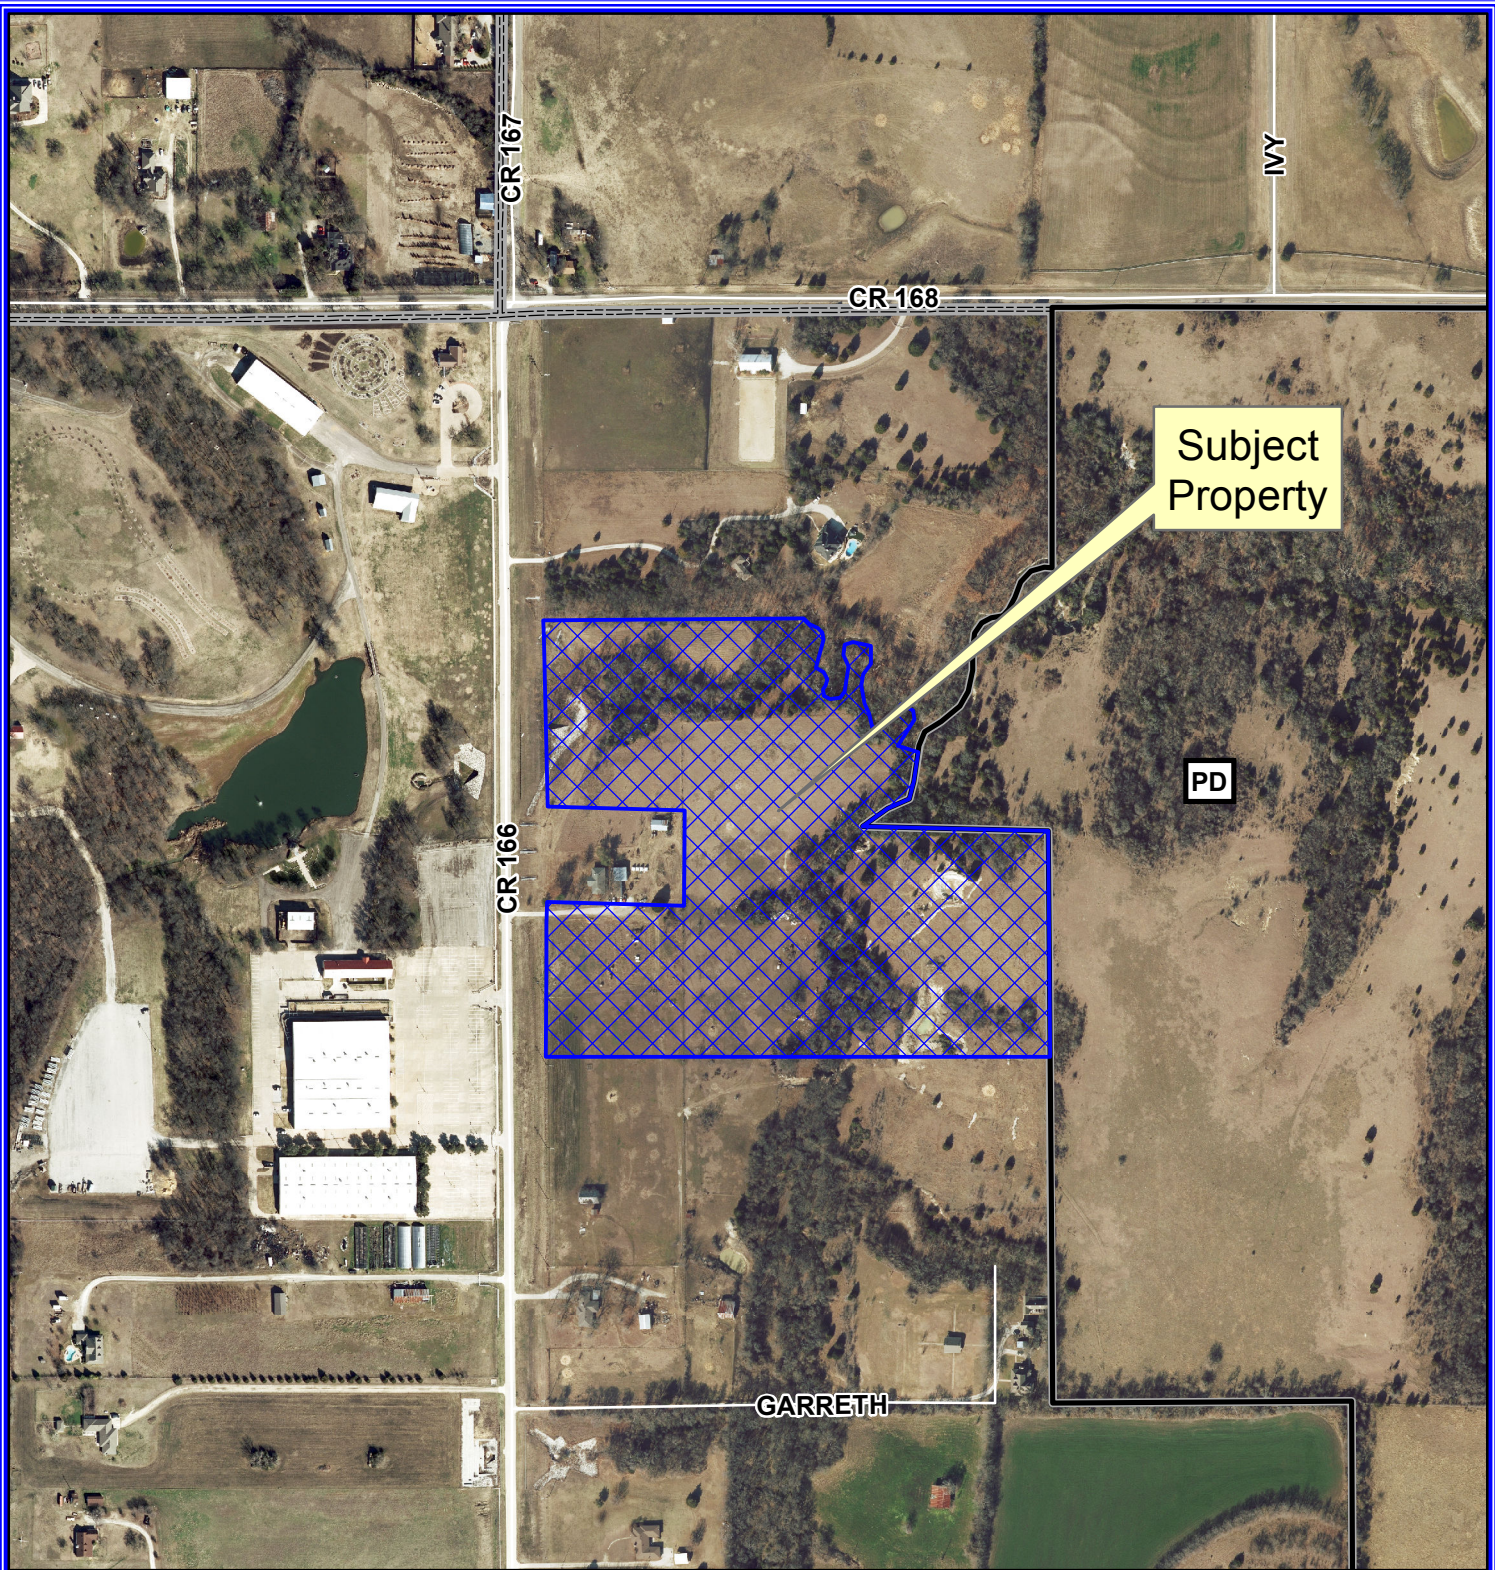

Location Map

Case: 16-353PF

Vicinity Map

0 270 540
Feet

Location Map

Case: 16-353PF

Vicinity Map

DISCLAIMER: This map and information contained in it were developed exclusively for use by the City of McKinney. Any use or reliance on this map by anyone else is at that party's risk and without liability to the City of McKinney, its officials or employees for any discrepancies, errors, or variances which may exist.