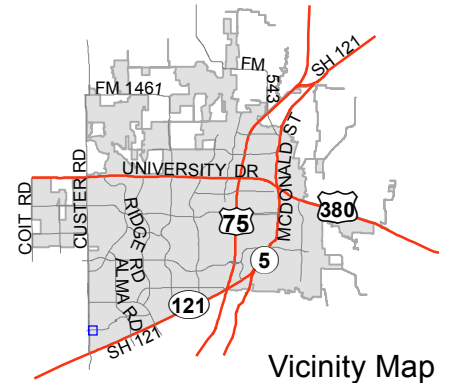

Notification Map

Case: 14-170Z

--- 200' Notification Buffer

Vicinity Map

Notification Map

Case: 14-170Z

--- 200' Notification Buffer