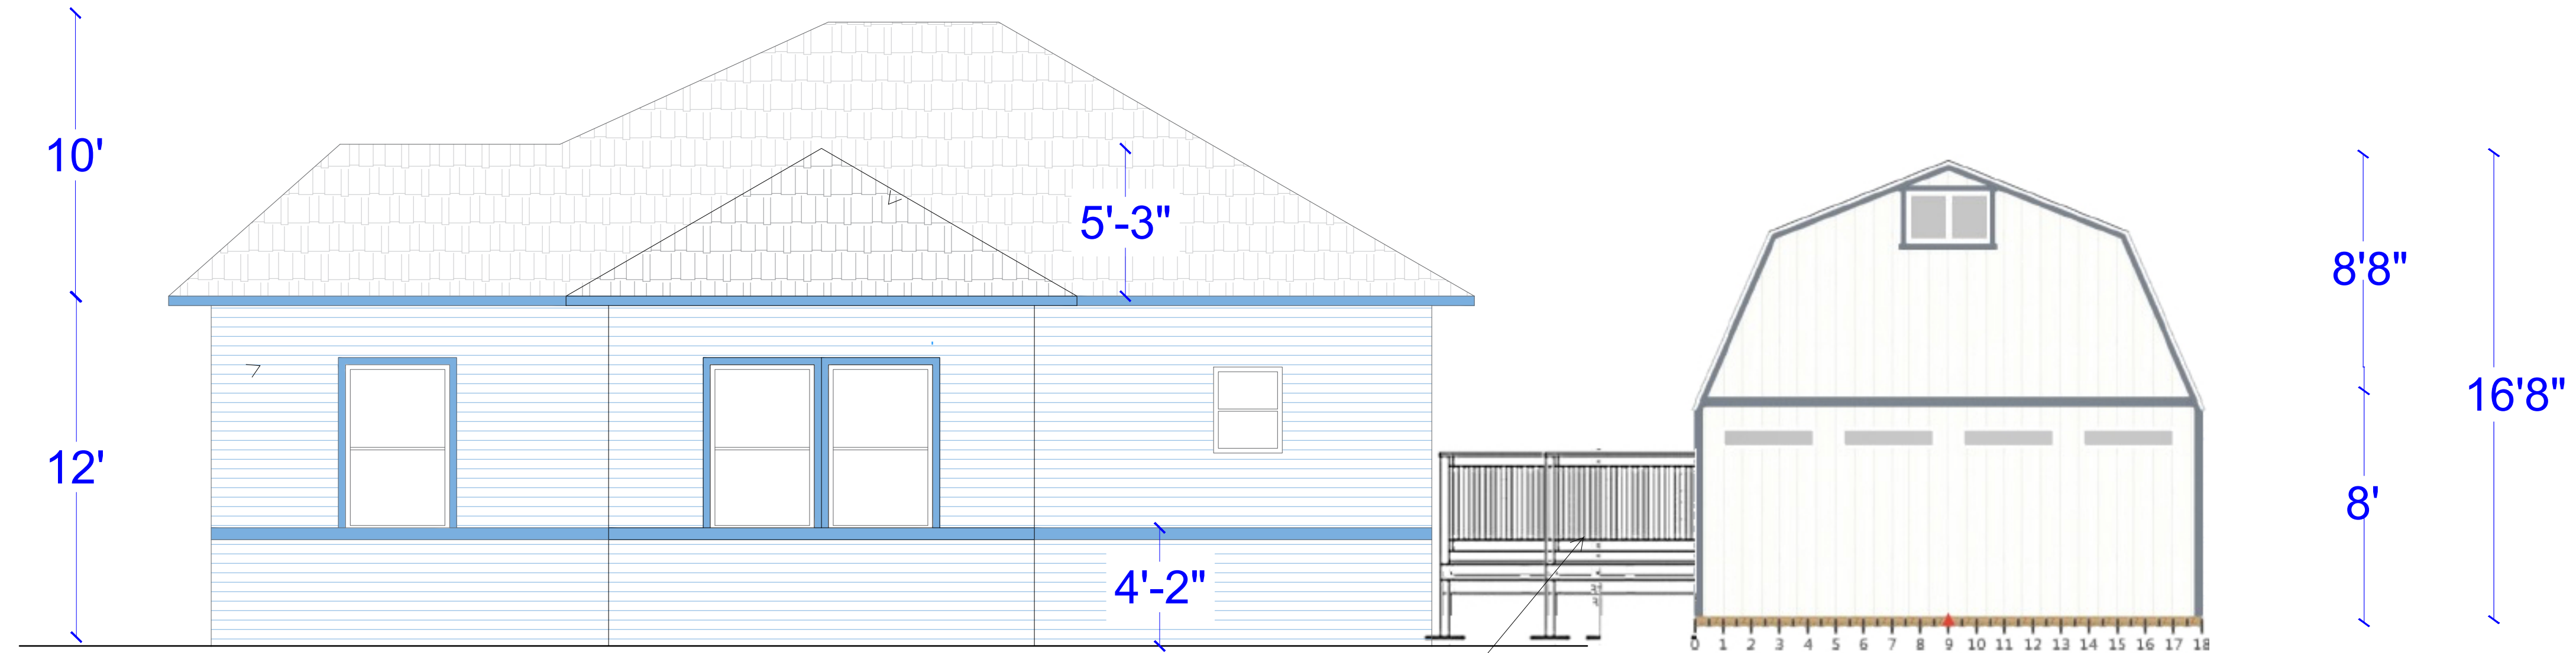

ADA ramp and deck (wood)

NORTH ELEVATION Scale 1/4"=1'0"
Lap wood siding =100%
Elevation color: Pastel Blue = 94 %
Accent Color: Royal Blue = 6%