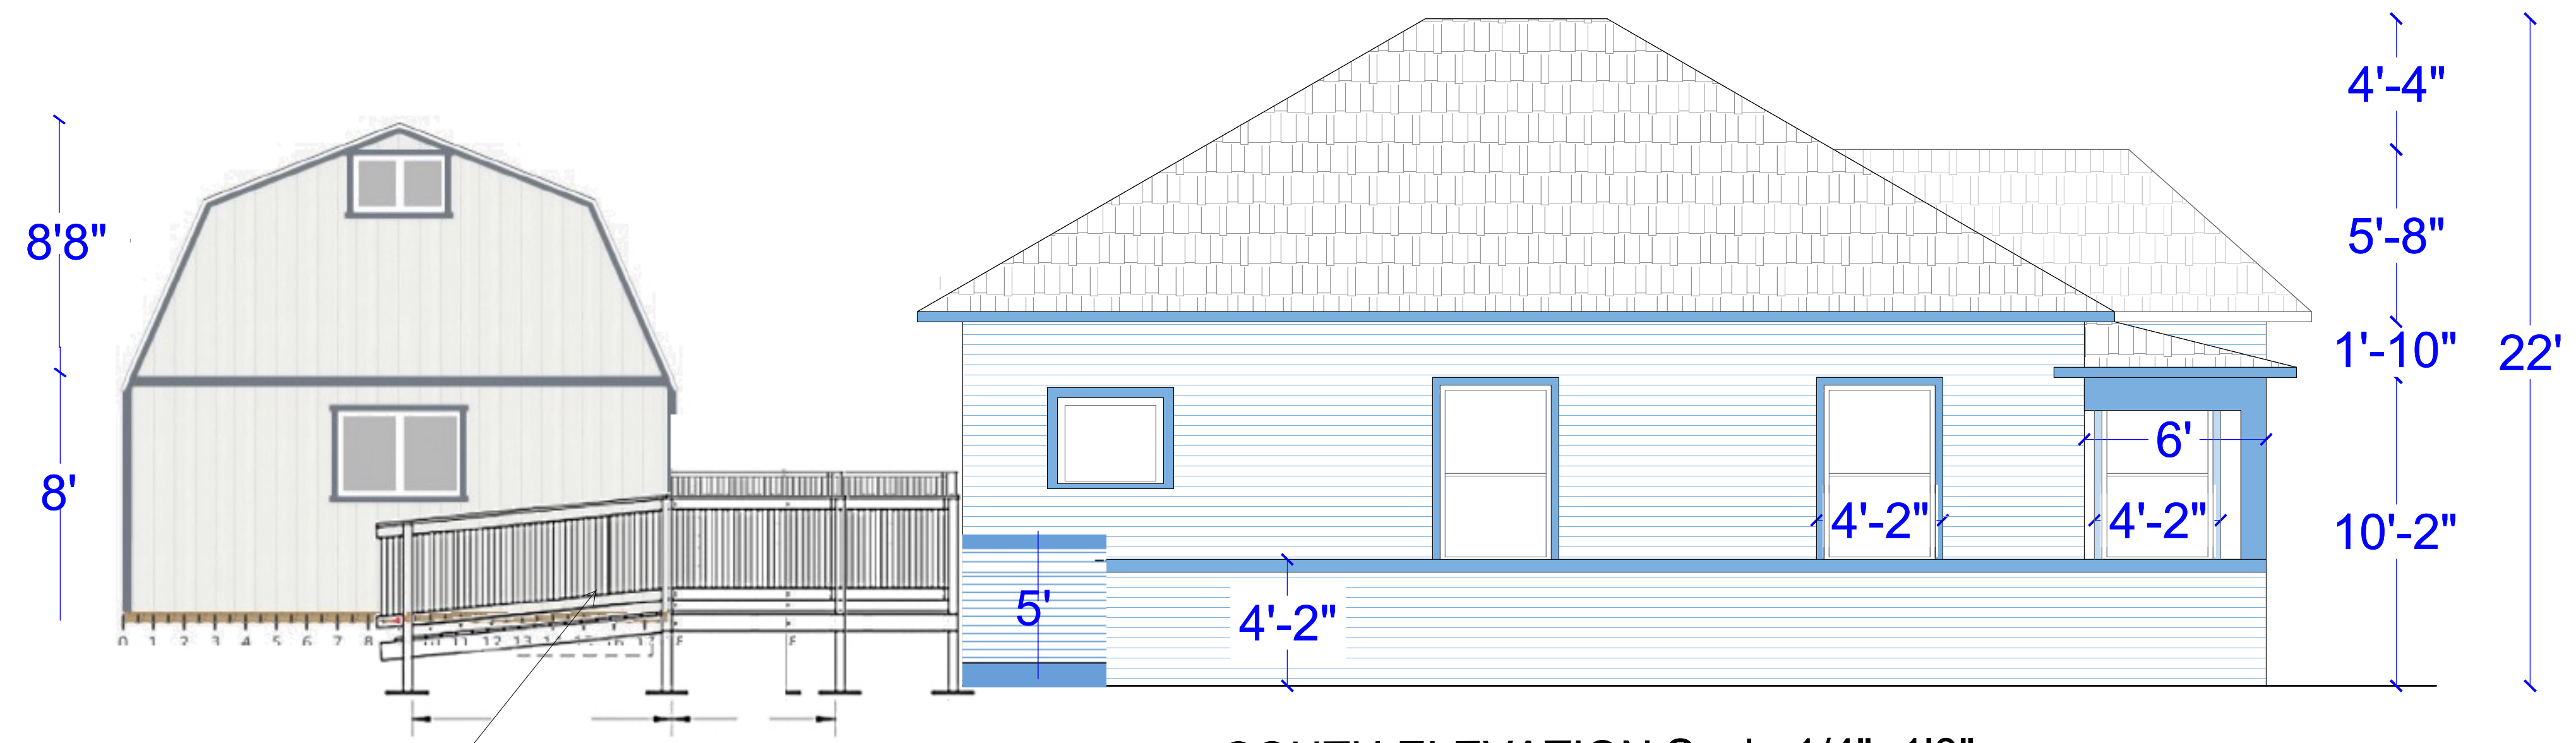

**Building Size** :18' wide by 32' long  
**Paint Selection:** Customer Selected  
**Roof Selection:** Weathered Gray  
**Building Material:**Wood Frame with Lap siding  
 1 Story with storage loft/attic  
 White Drip Edge  
 Foot Print: 576 sqft

**EAST ELEVATION**  
 Scale 1/4"=1'0"  
 Lap siding =100%  
 \*Elevation color: Pastel Blue=95%  
 \*Accent Color: Royal Blue=5%

**Notes:**  
 \* Elevation Color same as Main House. The Elevation shows default color shown by the TuffShed Elevation program and cannot be changed

**NORTH ELEVATION** Scale 1/4"=1'0"  
 Lap siding =100%  
 \*Elevation color: Pastel Blue = 95 %  
 \*Accent Color: Royal Blue = 5%

ADA ramp and deck (wood )

**SOUTH ELEVATION** Scale 1/4"=1'0"  
 Lap wood siding =100%  
 Elevation color: Pastel Blue=92 %  
 Accent Color: Royal Blue=8%