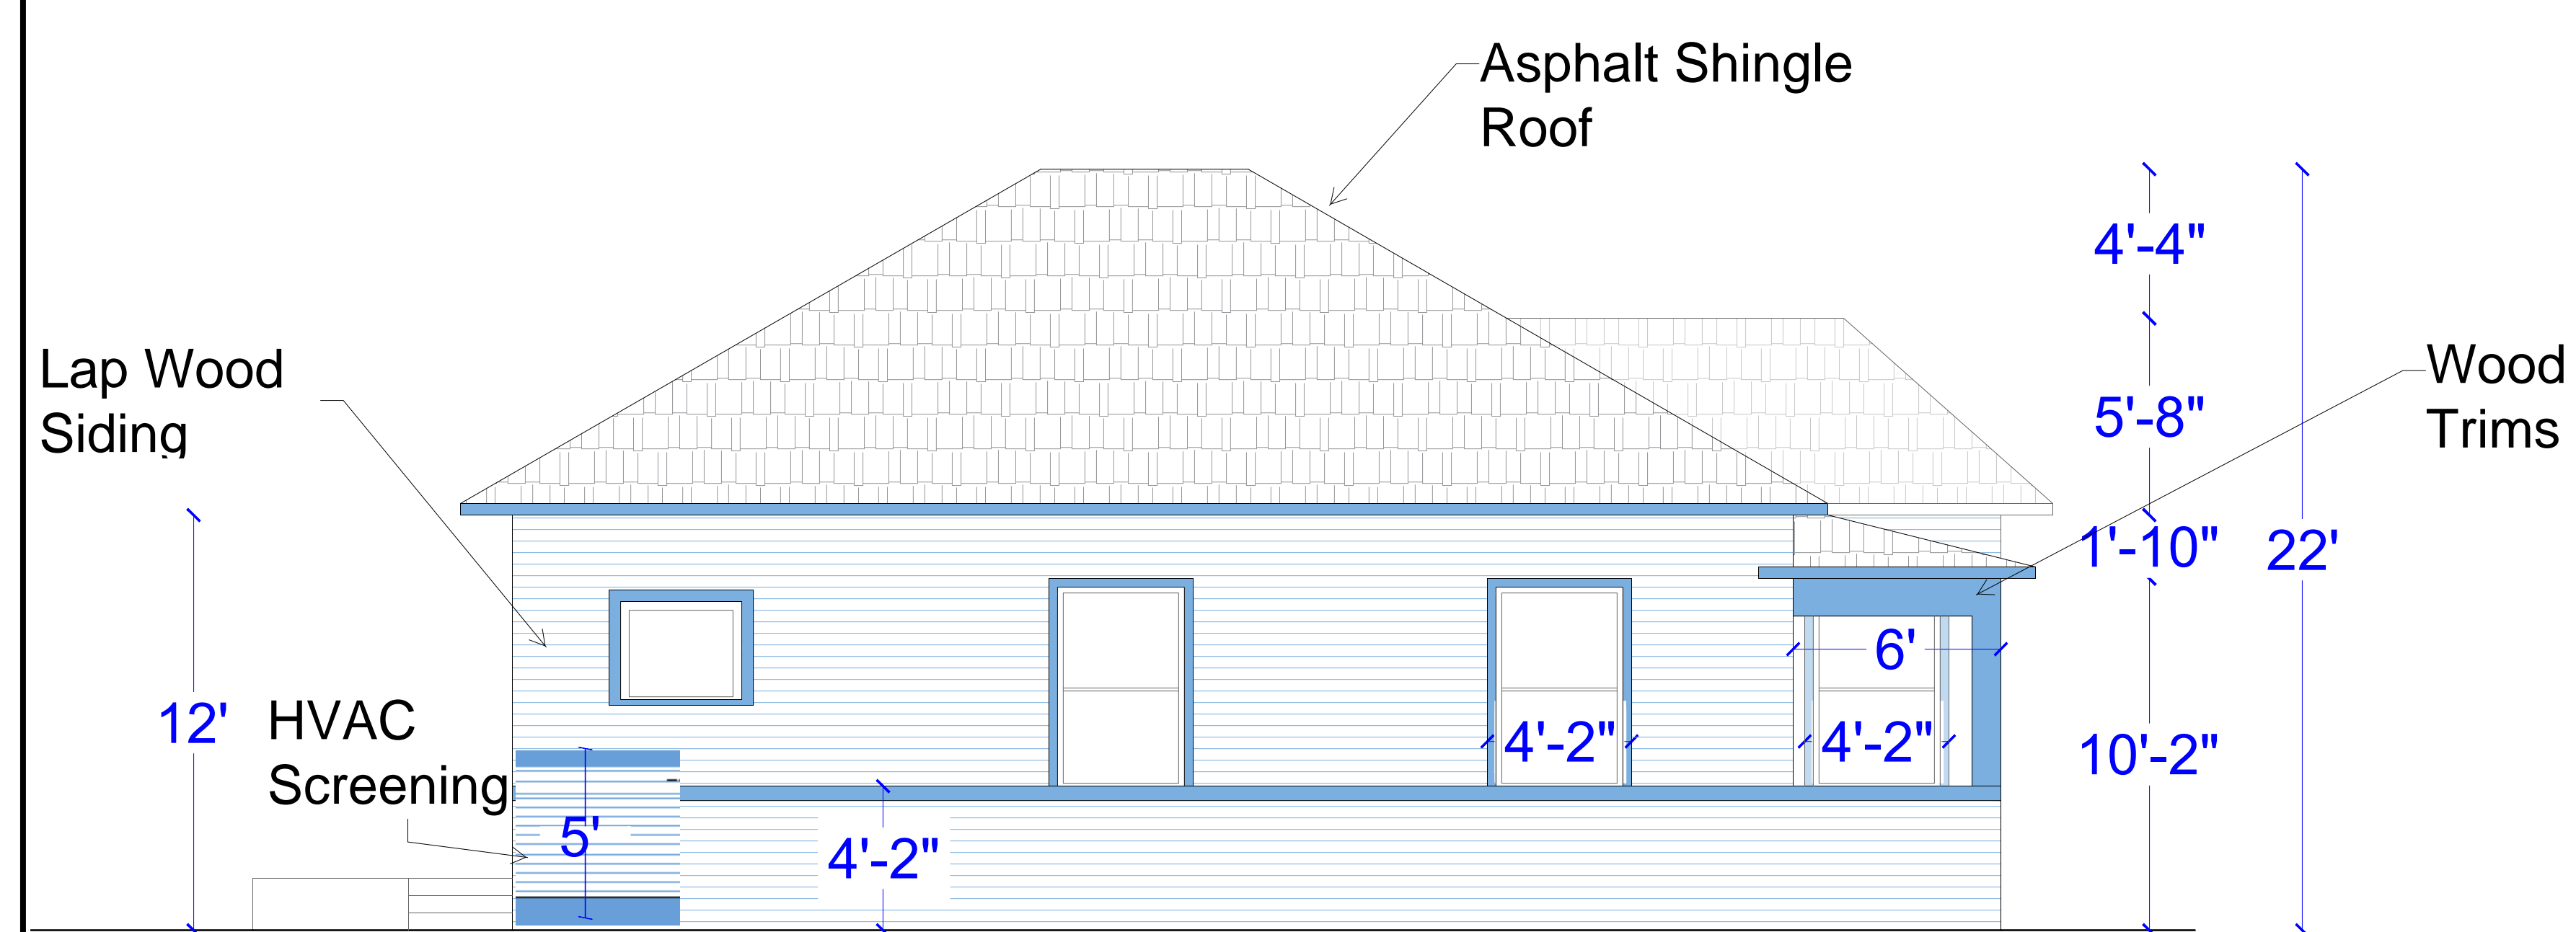

**SOUTH ELEVATION** Scale 1/4"=1'0"  
 Lap wood siding =100%  
 Elevation color: Pastel Blue=92 %  
 Accent Color: Royal Blue=8%

**NORTH ELEVATION** Scale 1/4"=1'0"  
 Lap wood siding =100%  
 Elevation color: Pastel Blue = 94 %  
 Accent Color: Royal Blue = 6%

**EAST ELEVATION**  
 Scale 1/4"=1'0"  
 Lap wood siding =100%  
 Elevation color: Pastel Blue=89 %  
 Accent Color: Royal Blue=11%

**WEST ELEVATION**  
 Scale 1/4"=1'0"  
 Lap wood siding =100%  
 Elevation color: Pastel Blue = 90 %  
 Accent Color: Royal Blue = 10%

**WEST ELEVATION**  
 Scale 1/4"=1'0"  
 Lap siding =100%  
 \*Elevation color: Pastel Blue = 96 %  
 \*Accent Color: Royal Blue = 4%

**SOUTH ELEVATION** Scale 1/4"=1'0"  
 Lap siding =100%  
 \*Elevation color: Pastel Blue=92 %  
 \*Accent Color: Royal Blue=8%

**Building Size** :18' wide by 32' long  
**Paint Selection:** Customer Selected  
**Roof Selection:** Weathered Gray  
**Building Material:**Wood Frame with Lap siding  
 1 Story with storage loft/attic  
 White Drip Edge  
 Foot Print: 576 sqft