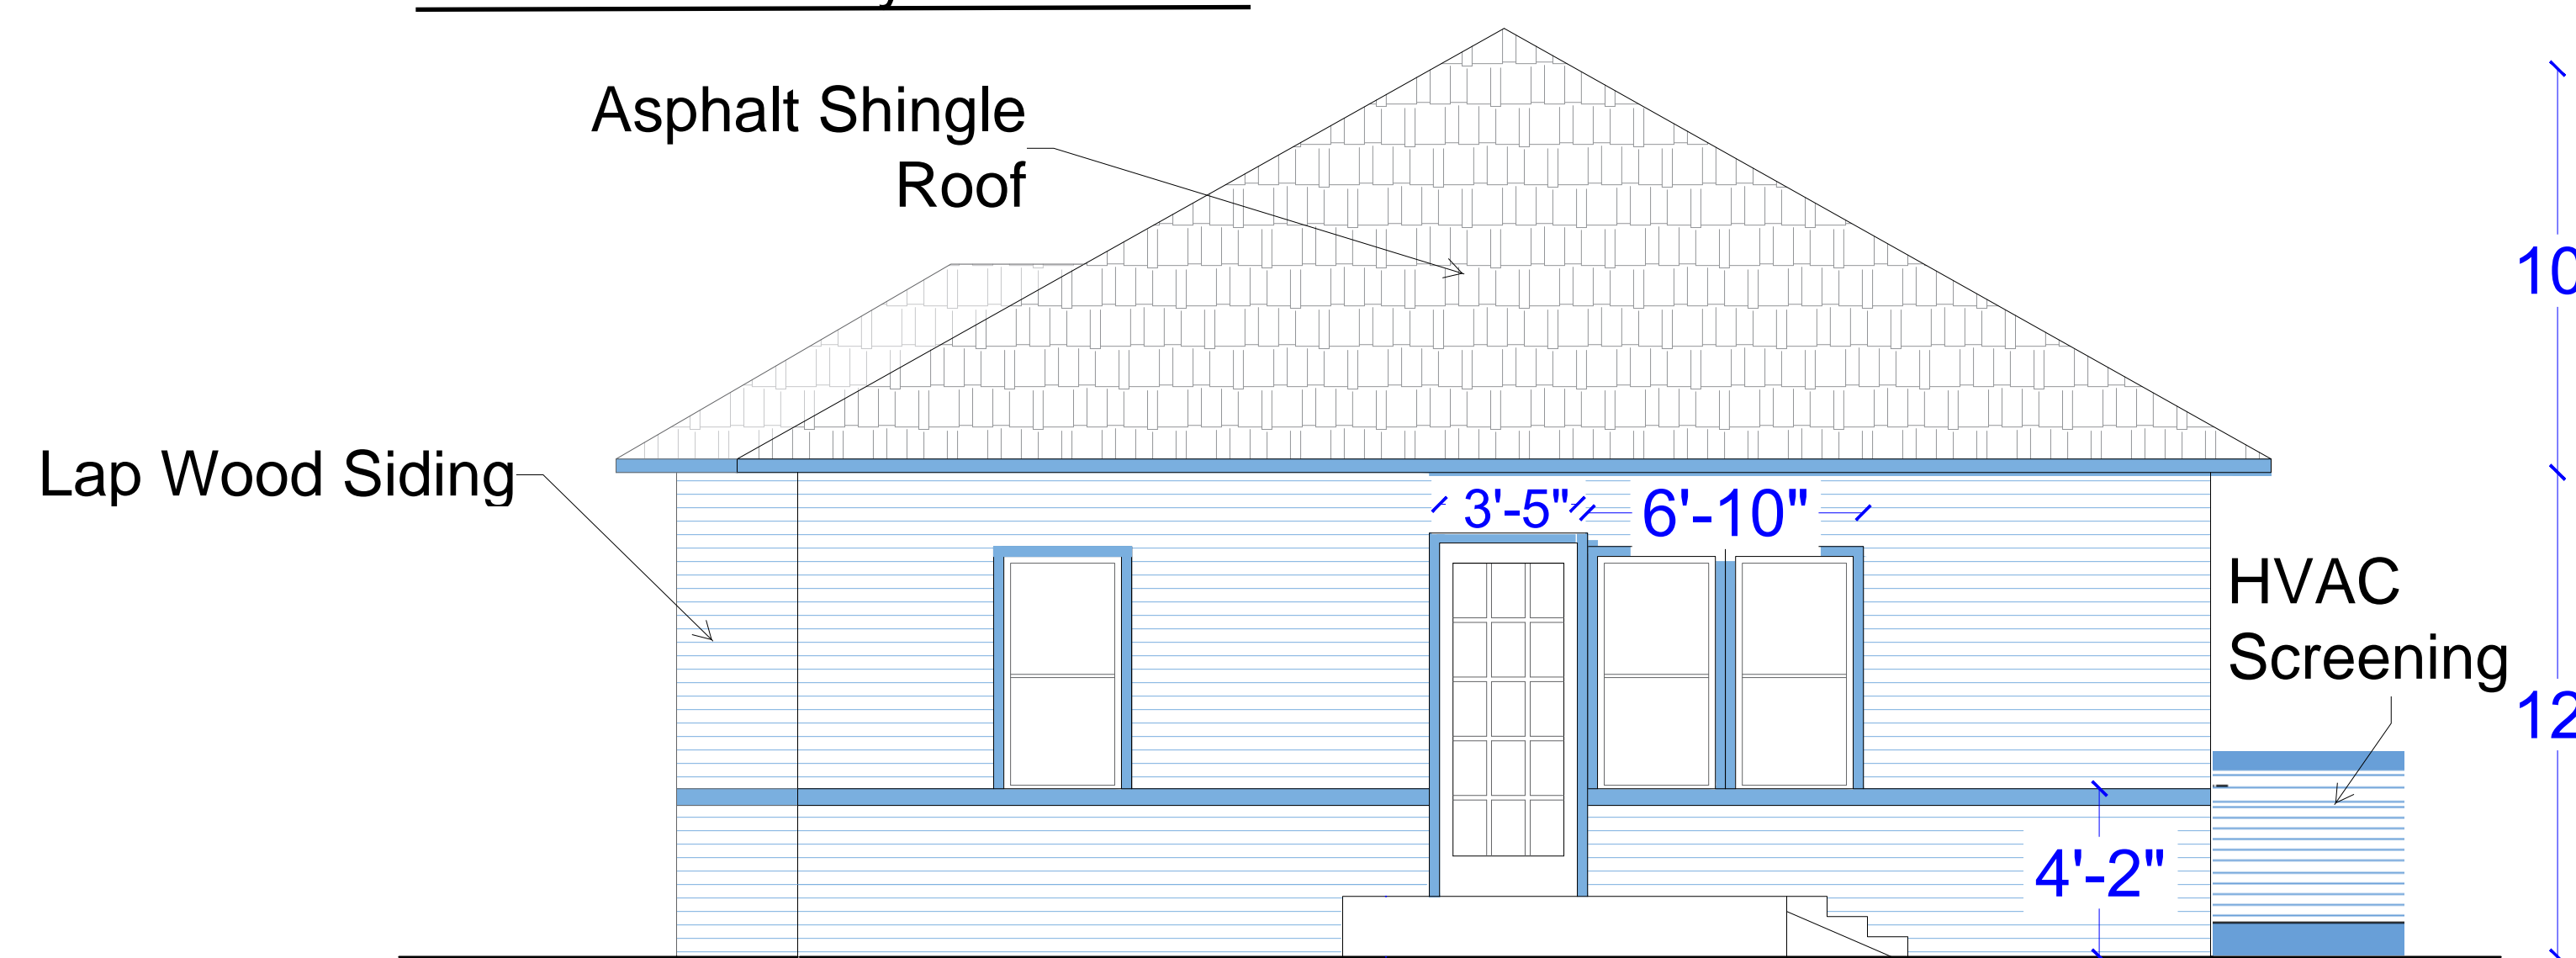

**SOUTH ELEVATION** Scale 1/4"=1'0"  
 Lap wood siding =100%  
 Elevation color: Pastel Blue=92 %  
 Accent Color: Royal Blue=8%

**NORTH ELEVATION** Scale 1/4"=1'0"  
 Lap wood siding =100%  
 Elevation color: Pastel Blue = 94 %  
 Accent Color: Royal Blue = 6%

**EAST ELEVATION**  
 Scale 1/4"=1'0"  
 Lap wood siding =100%  
 Elevation color: Pastel Blue=89 %  
 Accent Color: Royal Blue=11%

**WEST ELEVATION**  
 Scale 1/4"=1'0"  
 Lap wood siding =100%  
 Elevation color: Pastel Blue = 90 %  
 Accent Color: Royal Blue = 10%

**WEST ELEVATION**  
 Scale 1/4"=1'0"  
 Lap siding =100%  
 \*Elevation color: Pastel Blue = 96 %  
 \*Accent Color: Royal Blue = 4%

**SOUTH ELEVATION** Scale 1/4"=1'0"  
 Lap siding =100%  
 \*Elevation color: Pastel Blue=92 %  
 \*Accent Color: Royal Blue=8%

**Building Size** :18' wide by 32' long  
**Paint Selection:** Customer Selected  
**Roof Selection:** Weathered Gray  
**Building Material:**Wood Frame with Lap siding  
 1 Story with storage loft/attic  
 White Drip Edge  
 Foot Print: 576 sqft