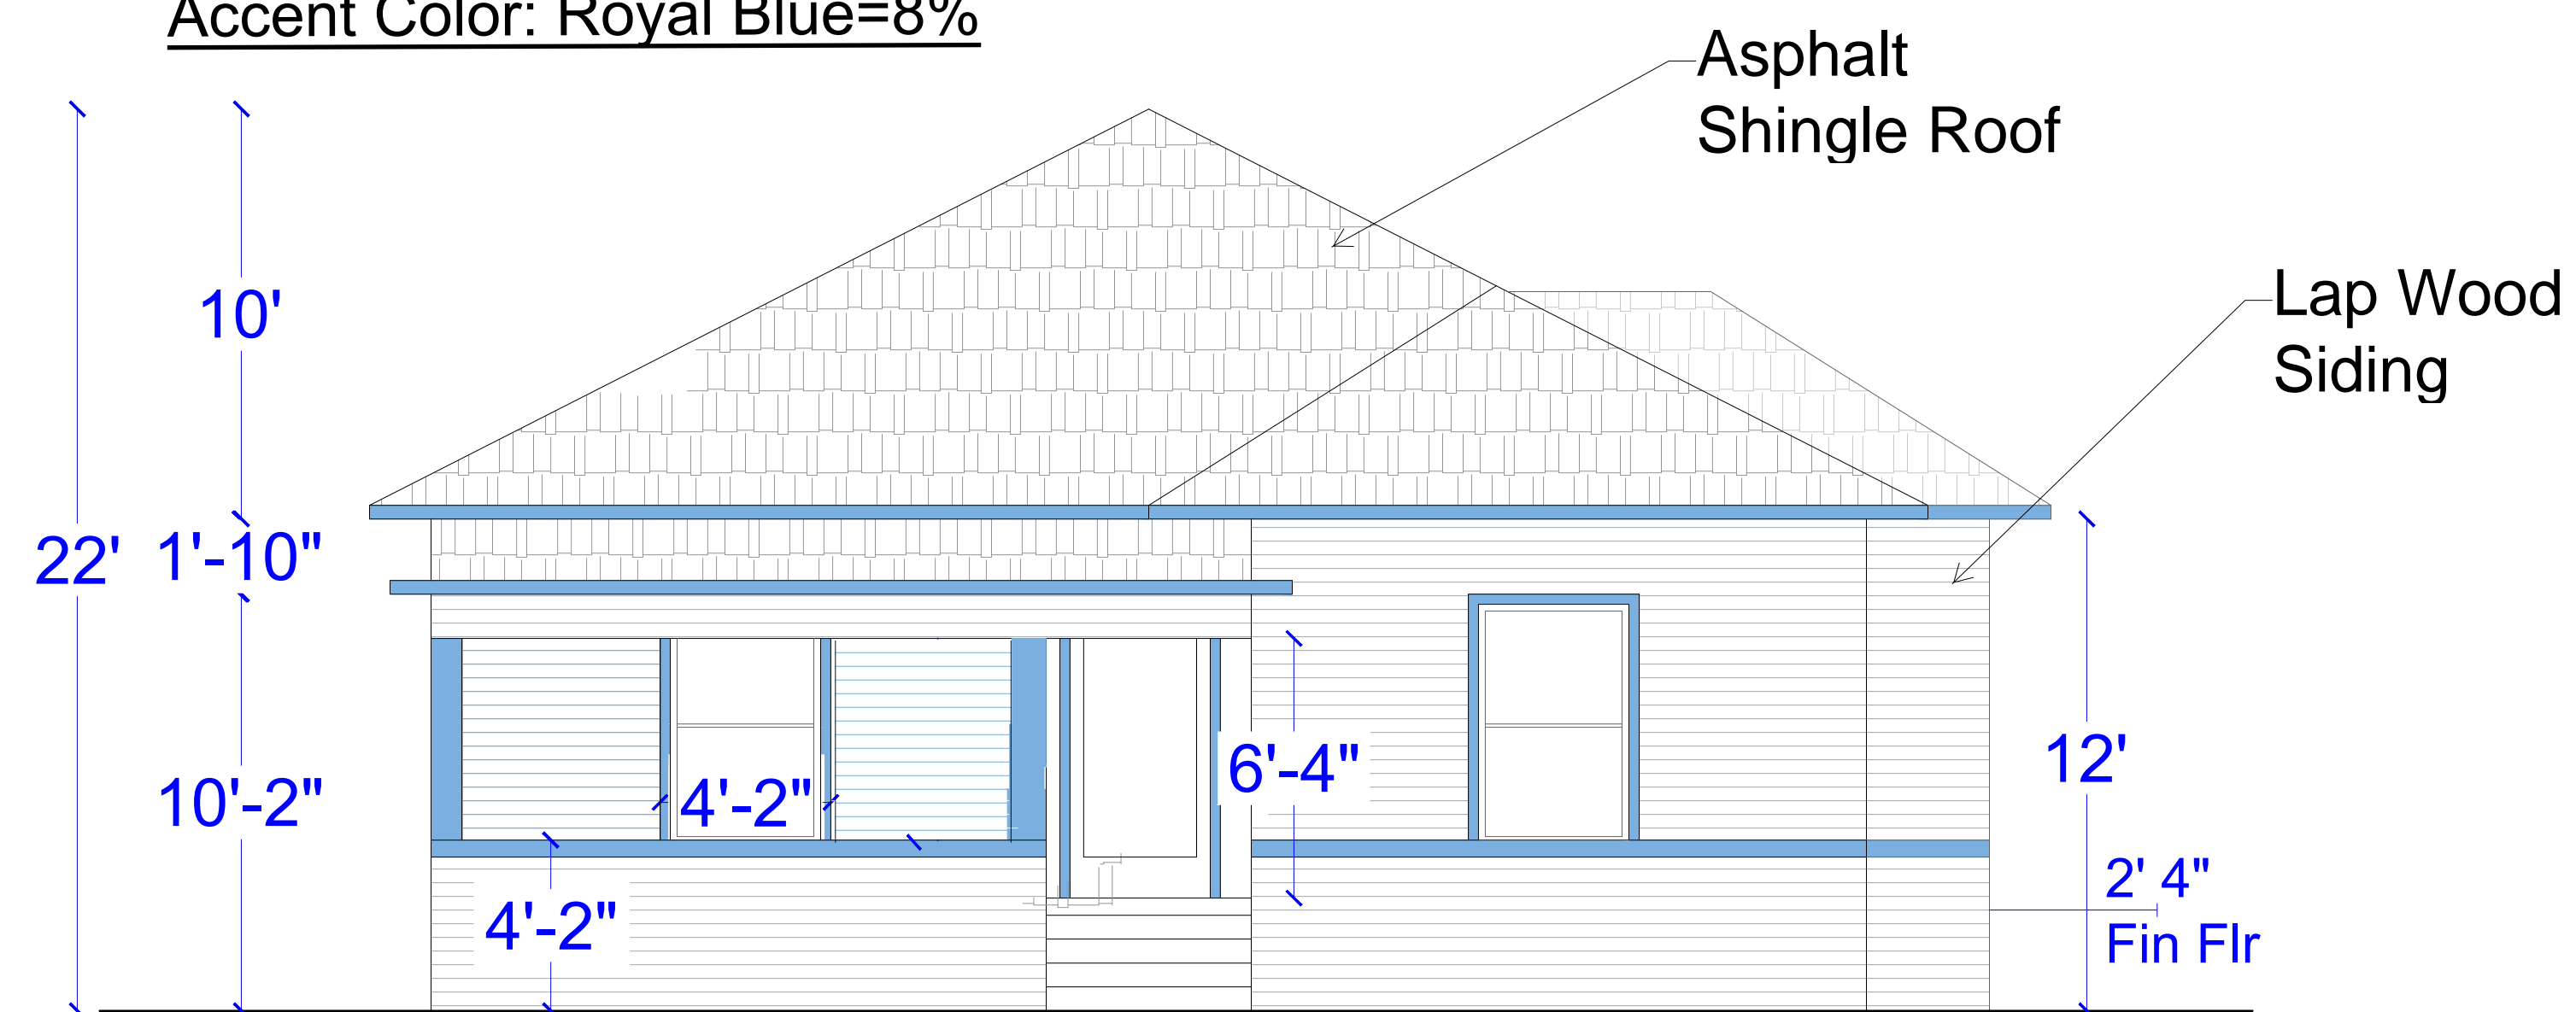

**SOUTH ELEVATION** Scale 1/4"=1'0"  
 Lap wood siding =100%  
 Elevation color: Pastel Blue=92 %  
 Accent Color: Royal Blue=8%

**NORTH ELEVATION** Scale 1/4"=1'0"  
 Lap wood siding =100%  
 Elevation color: Pastel Blue = 94 %  
 Accent Color: Royal Blue = 6%

**EAST ELEVATION**  
 Scale 1/4"=1'0"  
 Lap wood siding =100%  
 Elevation color: Pastel Blue=89 %  
 Accent Color: Royal Blue=11%

**WEST ELEVATION**  
 Scale 1/4"=1'0"  
 Lap wood siding =100%  
 Elevation color: Pastel Blue = 90 %  
 Accent Color: Royal Blue = 10%

**WEST ELEVATION**  
 Scale 1/4"=1'0"  
 Lap siding =100%  
 \*Elevation color: Pastel Blue = 96 %  
 \*Accent Color: Royal Blue = 4%

**SOUTH ELEVATION** Scale 1/4"=1'0"  
 Lap siding =100%  
 \*Elevation color: Pastel Blue=92 %  
 \*Accent Color: Royal Blue=8%

**Building Size** :18' wide by 32' long  
**Paint Selection:** Customer Selected  
**Roof Selection:** Weathered Gray  
**Building Material:**Wood Frame with Lap siding  
 1 Story with storage loft/attic  
 White Drip Edge  
 Foot Print: 576 sqft