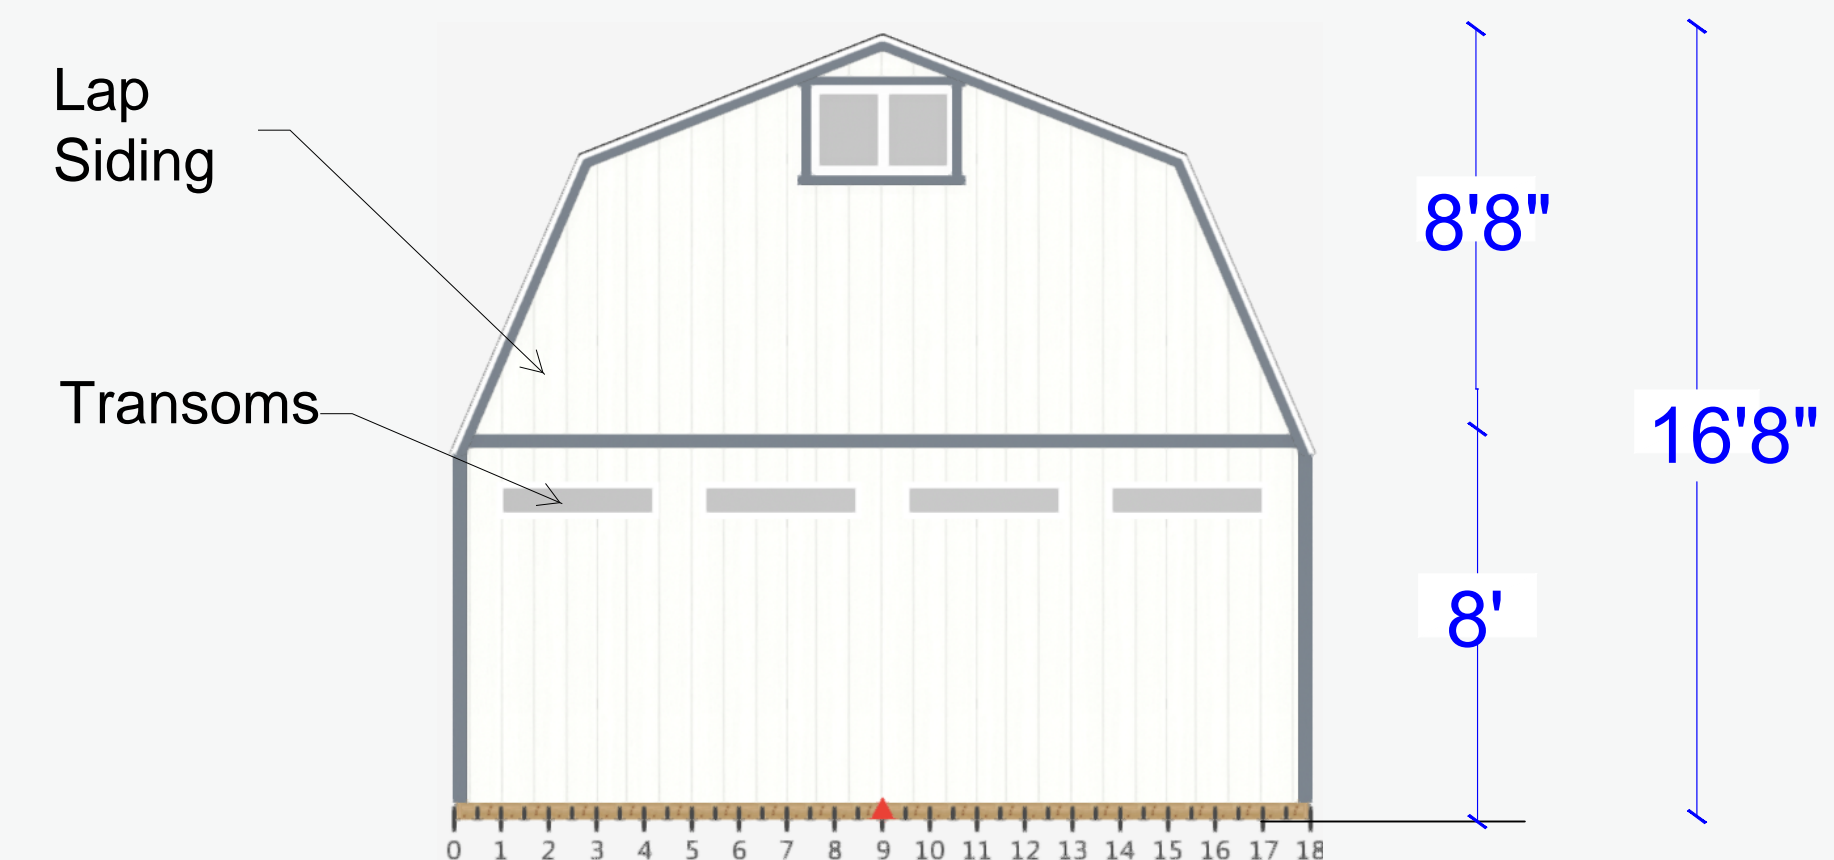

NORTH ELEVATION Scale 1/4"=1'0"
Lap siding =100%
*Elevation color: Pastel Blue = 95 %
*Accent Color: Royal Blue = 5%