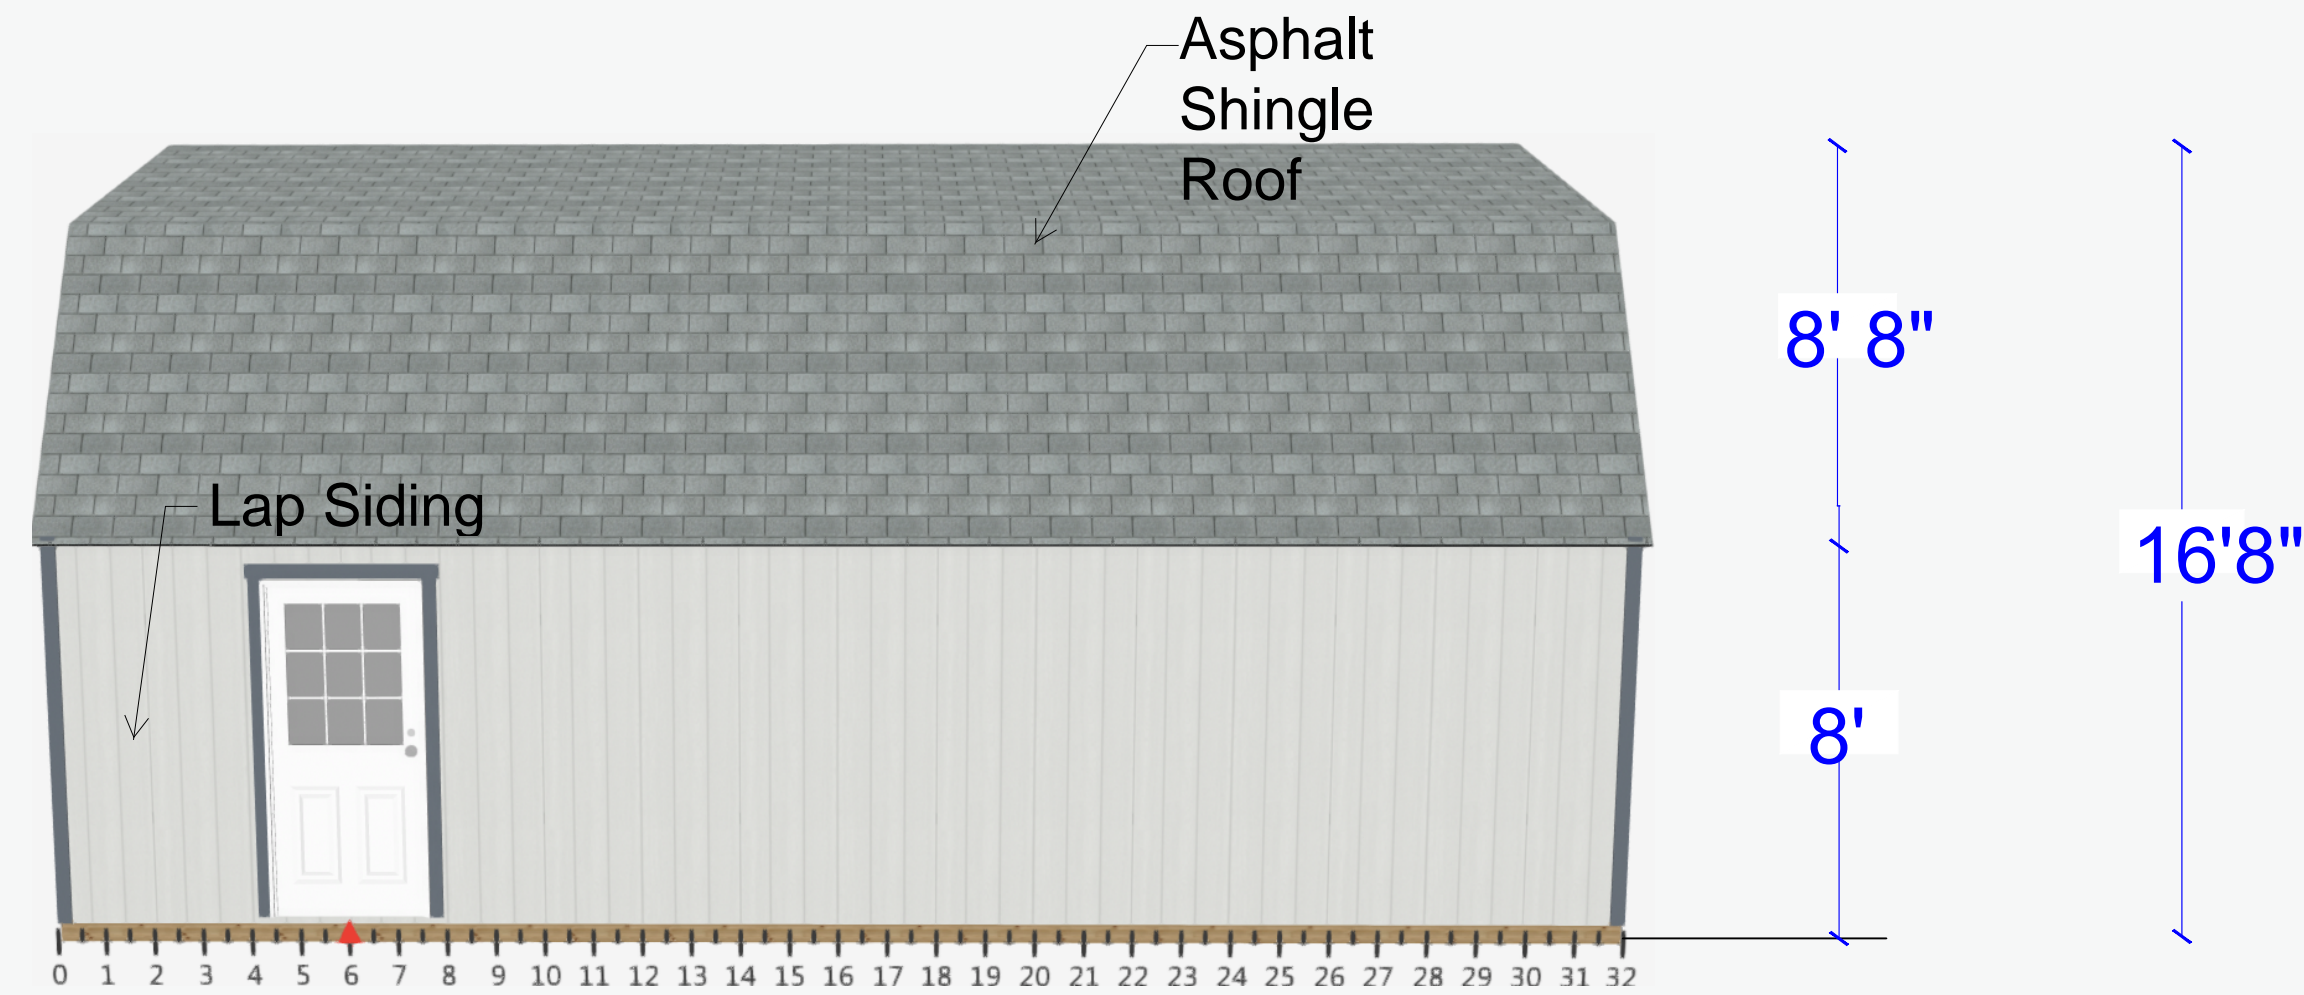

Project Name: **Art and Pottery Studio**
Applicant : **Mruthyunjaya Shastry**
Address: **3846 NW Devoto Ln Portland OR 97229**
Owner: **Same as Applicant**
Architect: **Ludjan: Mysite Plan Ludjan@mysiteplan.com**
Development Location: **MCKINNEY ORIGINAL DONATION, BLK 83 Lot 251E : 501 N Tennessee St**

WEST ELEVATION
Scale 1/4"=1'0"
Lap siding =100%
*Elevation color: Pastel Blue = 96 %
*Accent Color: Royal Blue = 4%