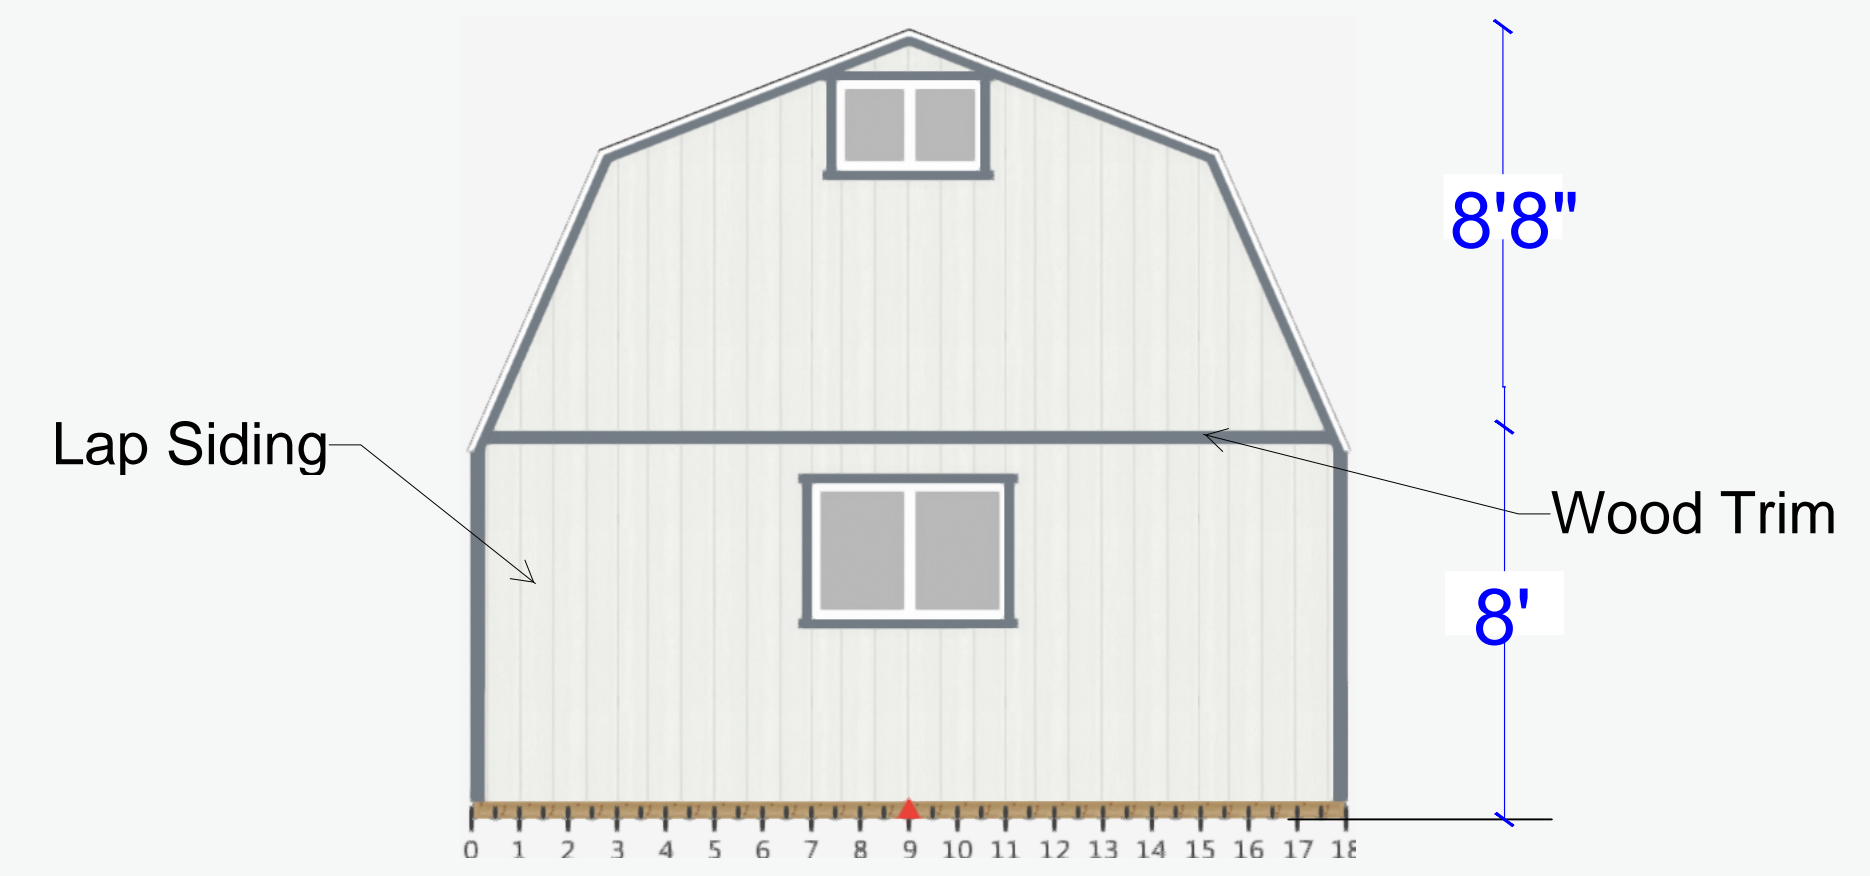

**SOUTH ELEVATION** Scale 1/4"=1'0"  
 Lap wood siding =100%  
 Elevation color: Pastel Blue=92 %  
 Accent Color: Royal Blue=8%

**NORTH ELEVATION** Scale 1/4"=1'0"  
 Lap wood siding =100%  
 Elevation color: Pastel Blue = 94 %  
 Accent Color: Royal Blue = 6%

**EAST ELEVATION**  
 Scale 1/4"=1'0"  
 Lap wood siding =100%  
 Elevation color: Pastel Blue=89 %  
 Accent Color: Royal Blue=11%

**WEST ELEVATION**  
 Scale 1/4"=1'0"  
 Lap wood siding =100%  
 Elevation color: Pastel Blue = 90 %  
 Accent Color: Royal Blue = 10%

**WEST ELEVATION**  
 Scale 1/4"=1'0"  
 Lap siding =100%  
 \*Elevation color: Pastel Blue = 96 %  
 \*Accent Color: Royal Blue = 4%

**SOUTH ELEVATION** Scale 1/4"=1'0"  
 Lap siding =100%  
 \*Elevation color: Pastel Blue=92 %  
 \*Accent Color: Royal Blue=8%

**Building Size** :18' wide by 32' long  
**Paint Selection:** Customer Selected  
**Roof Selection:** Weathered Gray  
**Building Material:**Wood Frame with Lap siding  
 1 Story with storage loft/attic  
 White Drip Edge  
 Foot Print: 576 sqft