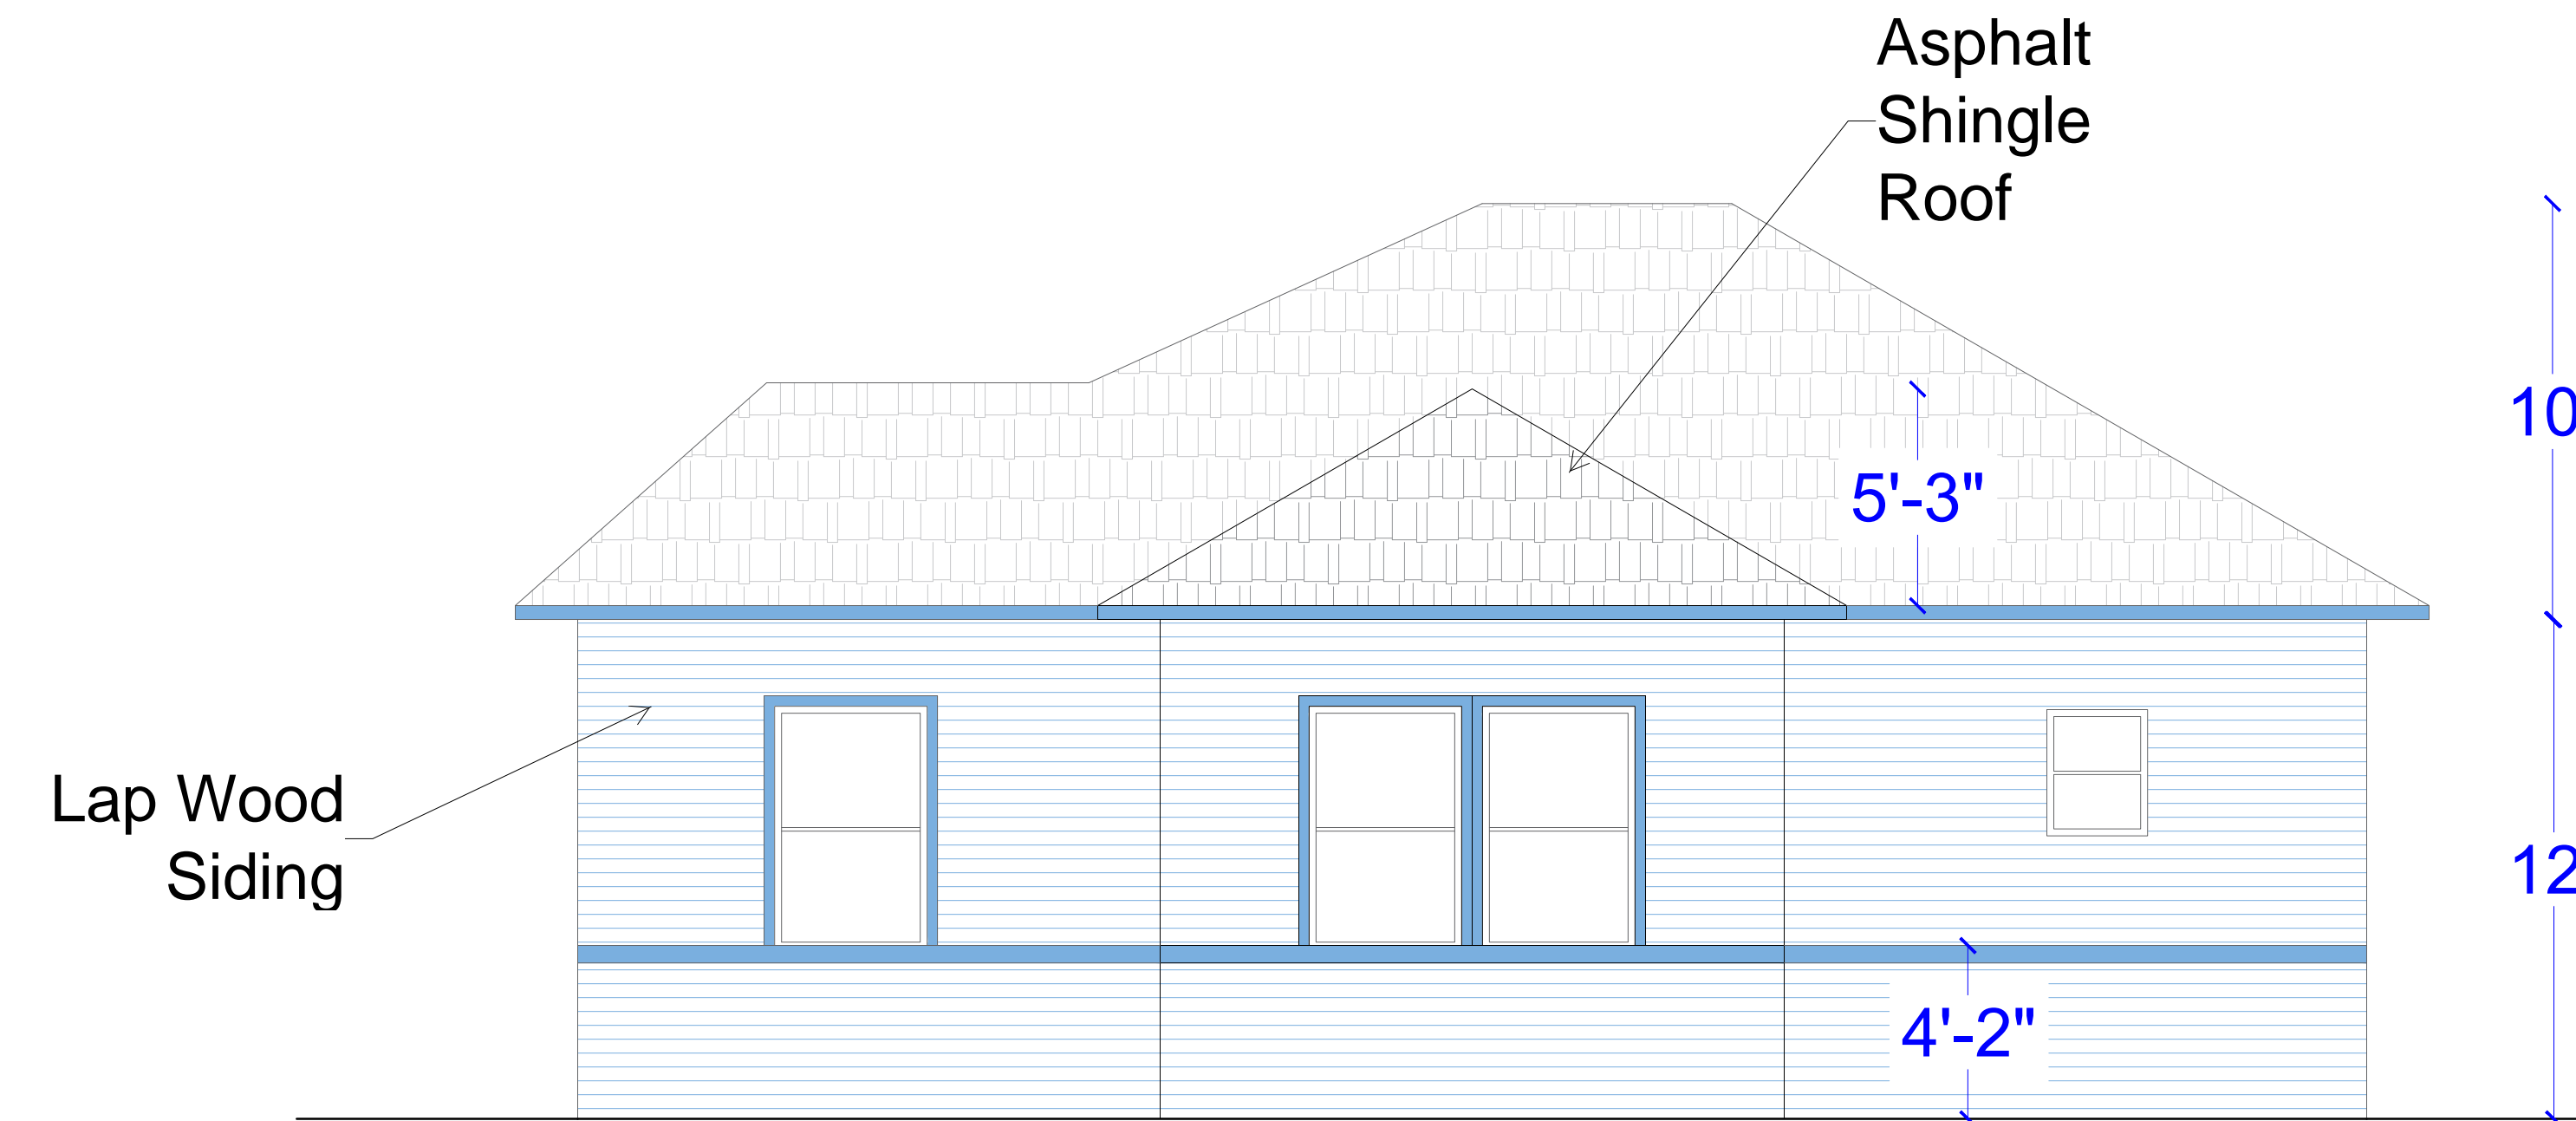

**SOUTH ELEVATION** Scale 1/4"=1'0"  
 Lap wood siding =100%  
 Elevation color: Pastel Blue=92 %  
 Accent Color: Royal Blue=8%

**NORTH ELEVATION** Scale 1/4"=1'0"  
 Lap wood siding =100%  
 Elevation color: Pastel Blue = 94 %  
 Accent Color: Royal Blue = 6%

**EAST ELEVATION**  
 Scale 1/4"=1'0"  
 Lap wood siding =100%  
 Elevation color: Pastel Blue=89 %  
 Accent Color: Royal Blue=11%

**WEST ELEVATION**  
 Scale 1/4"=1'0"  
 Lap wood siding =100%  
 Elevation color: Pastel Blue = 90 %  
 Accent Color: Royal Blue = 10%

**WEST ELEVATION**  
 Scale 1/4"=1'0"  
 Lap siding =100%  
 \*Elevation color: Pastel Blue = 96 %  
 \*Accent Color: Royal Blue = 4%

**SOUTH ELEVATION** Scale 1/4"=1'0"  
 Lap siding =100%  
 \*Elevation color: Pastel Blue=92 %  
 \*Accent Color: Royal Blue=8%

**Building Size** :18' wide by 32' long  
**Paint Selection:** Customer Selected  
**Roof Selection:** Weathered Gray  
**Building Material:**Wood Frame with Lap siding  
 1 Story with storage loft/attic  
 White Drip Edge  
 Foot Print: 576 sqft