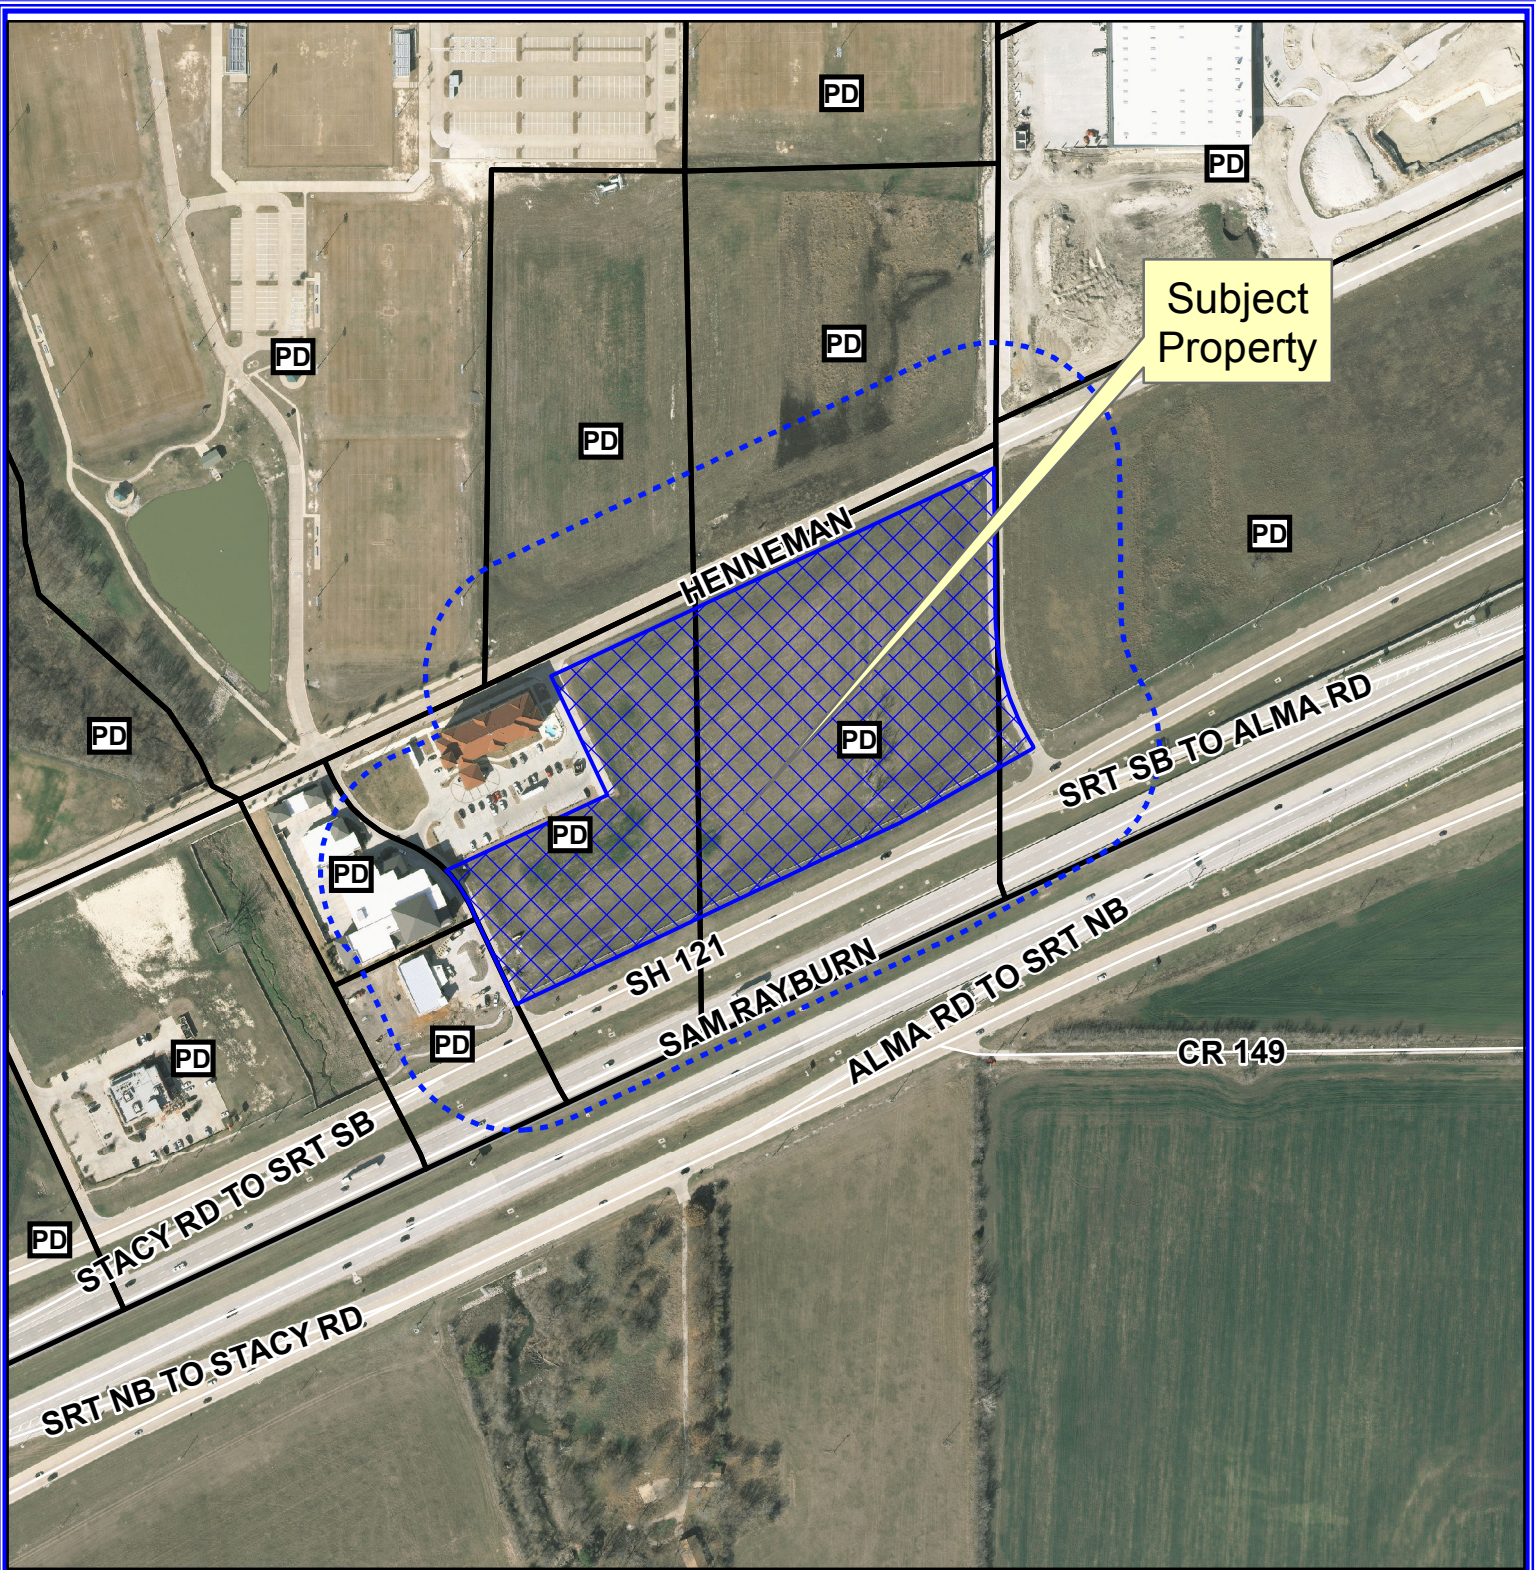

Notification Map

Case: 15-155SP

--- 200' buffer

Vicinity Map

Subject Property

0 200 400 Feet

Notification Map

Case: 15-155SP

--- 200' buffer

DISCLAIMER: This map and information contained in it were developed exclusively for use by the City of McKinney. Any use or reliance on this map by anyone else is at that party's risk and without liability to the City of McKinney, its officials or employees for any discrepancies, errors, or variances which may exist.