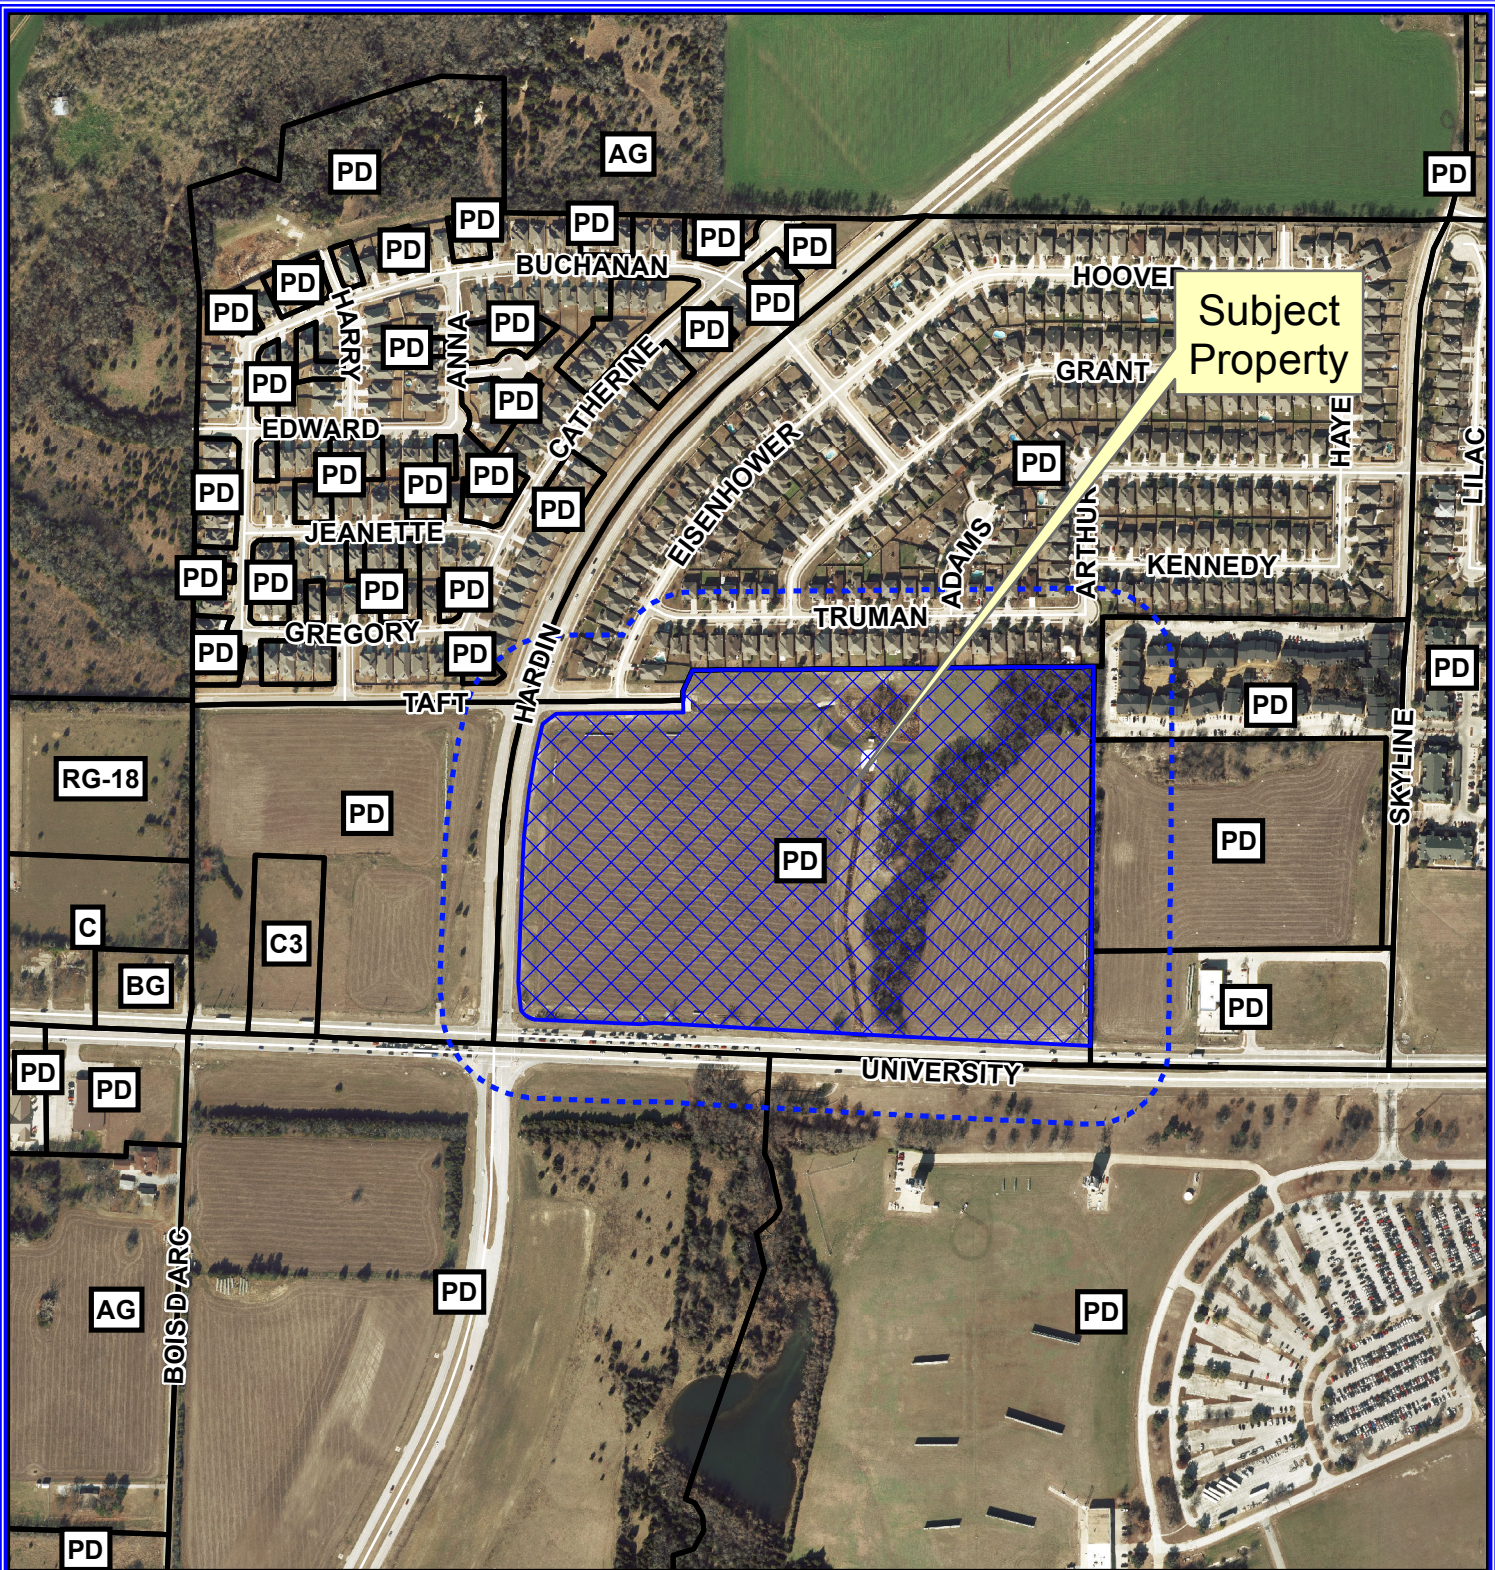

## Notification Map

Case: 15-343Z

--- 200' Buffer

Vicinity Map