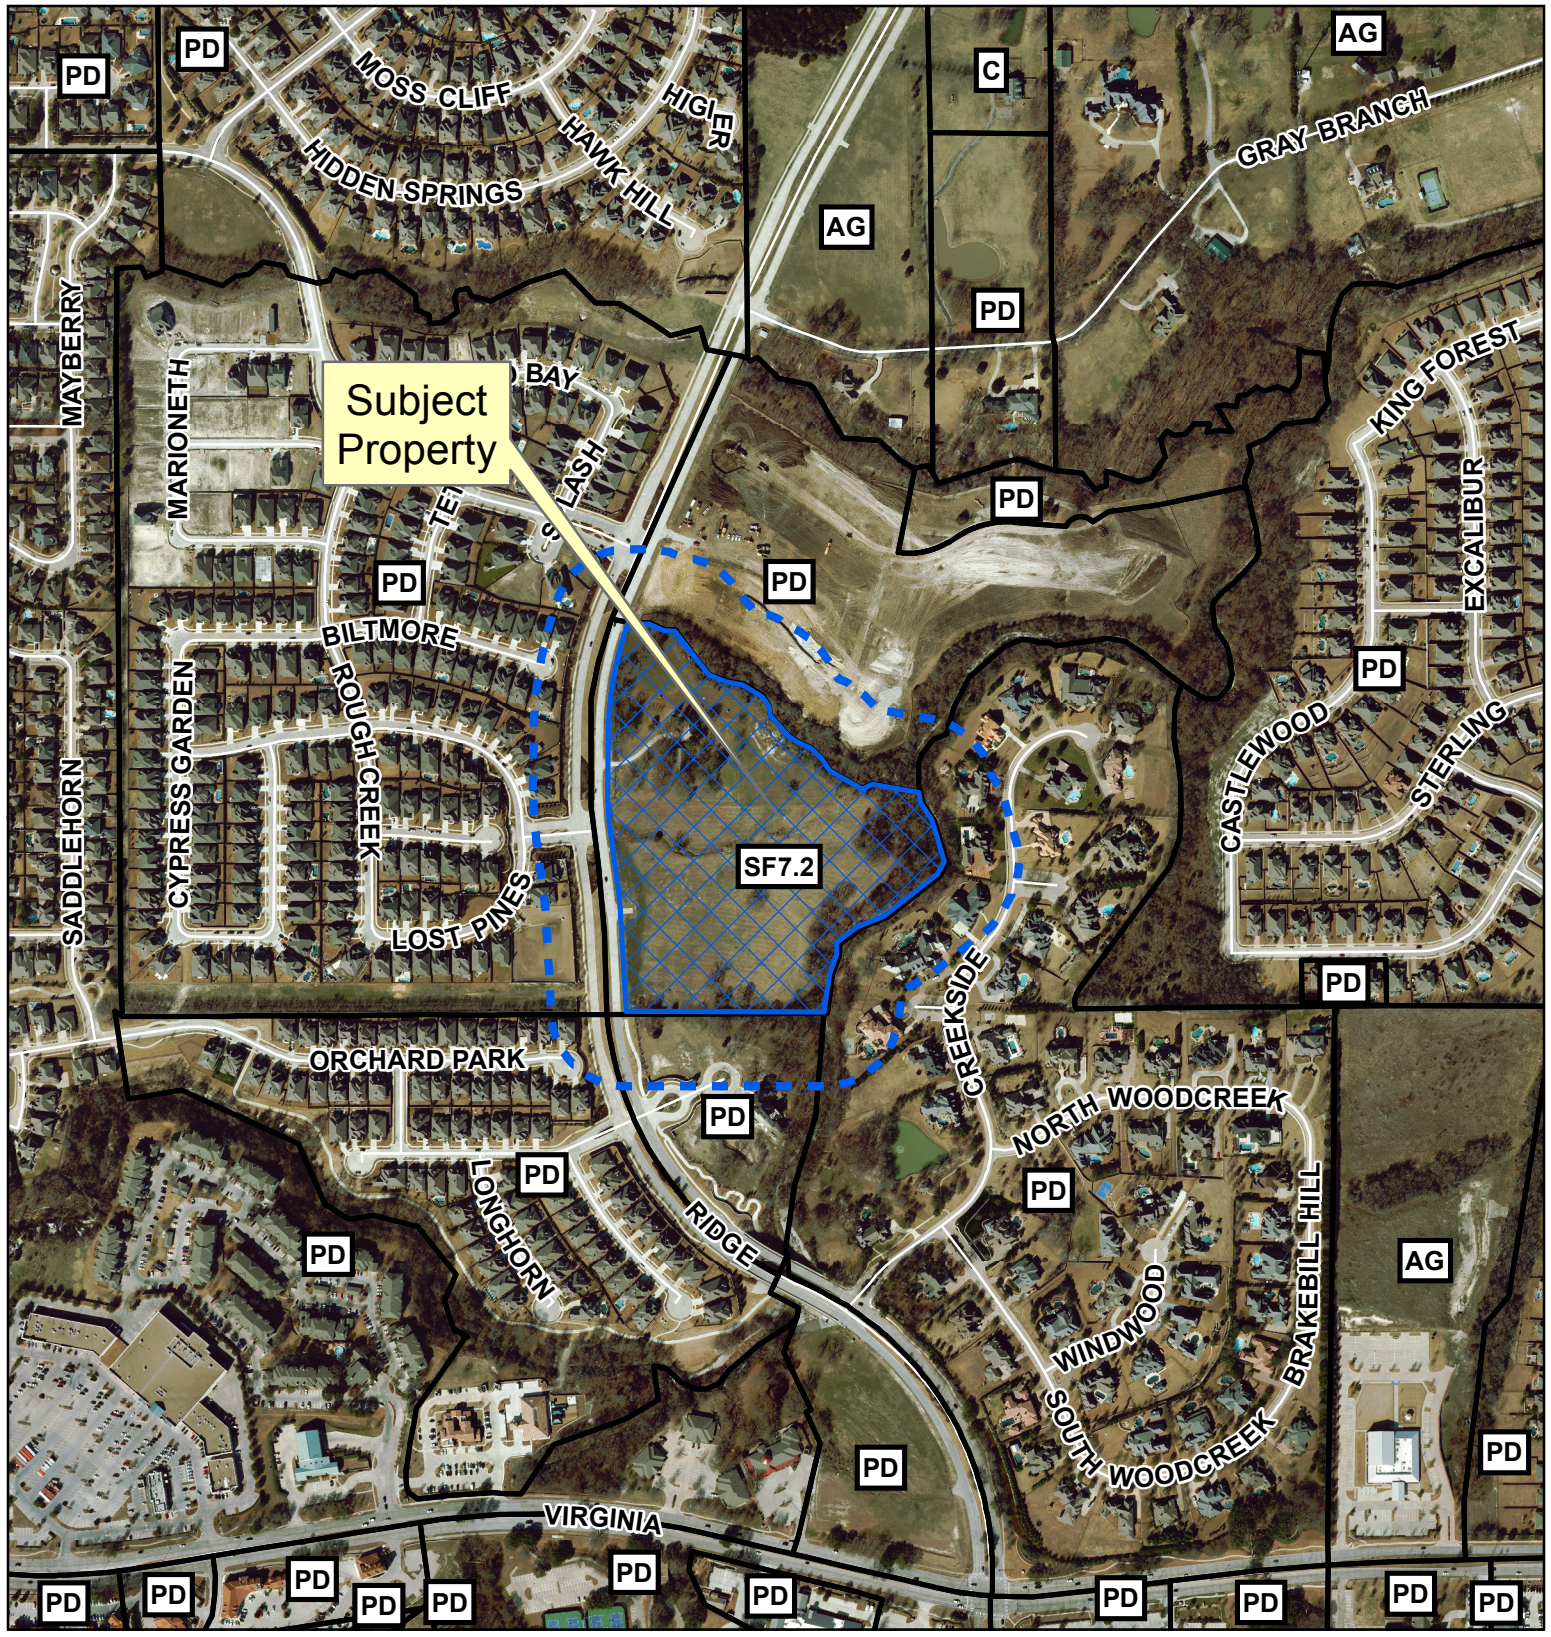

Subject Property

SF7.2

# Property Owner Notification Map

SUP2018-0019

DISCLAIMER: This map and information contained in it were developed exclusively for use by the City of McKinney. Any use or reliance on this map by anyone else is at that party's risk and without liability to the City of McKinney, its officials or employees for any discrepancies, errors, or variances which may exist.

Document Path: C:\Users\dsoto\Desktop\Planning\Map\_David.mxd

Subject Property

SF7.2

# Property Owner Notification Map

SUP2018-0019

Vicinity Map

DISCLAIMER: This map and information contained in it were developed exclusively for use by the City of McKinney. Any use or reliance on this map by anyone else is at that party's risk and without liability to the City of McKinney, its officials or employees for any discrepancies, errors, or variances which may exist.