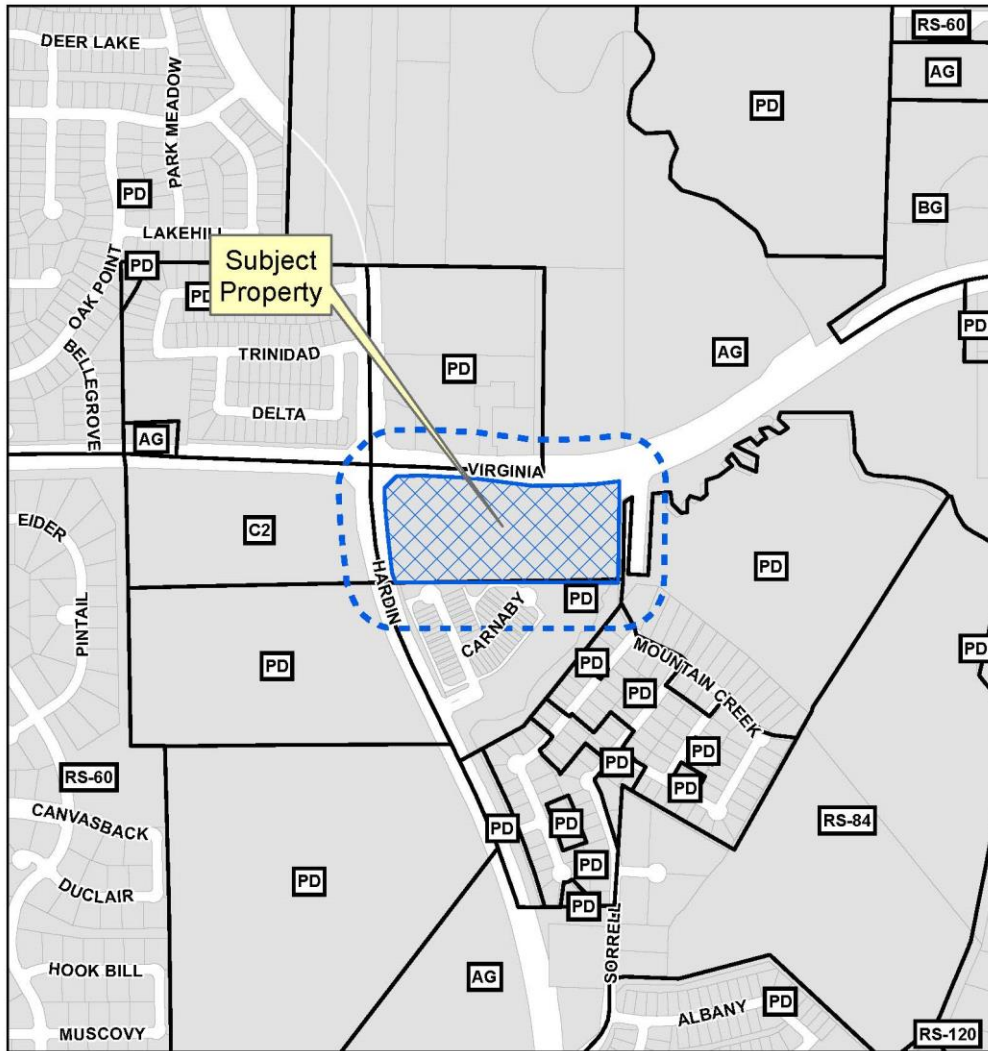

# Sorrellwood Commercial Rezoning

19-0044Z

# Location Map

## Surrounding Area

Looking South

Looking East