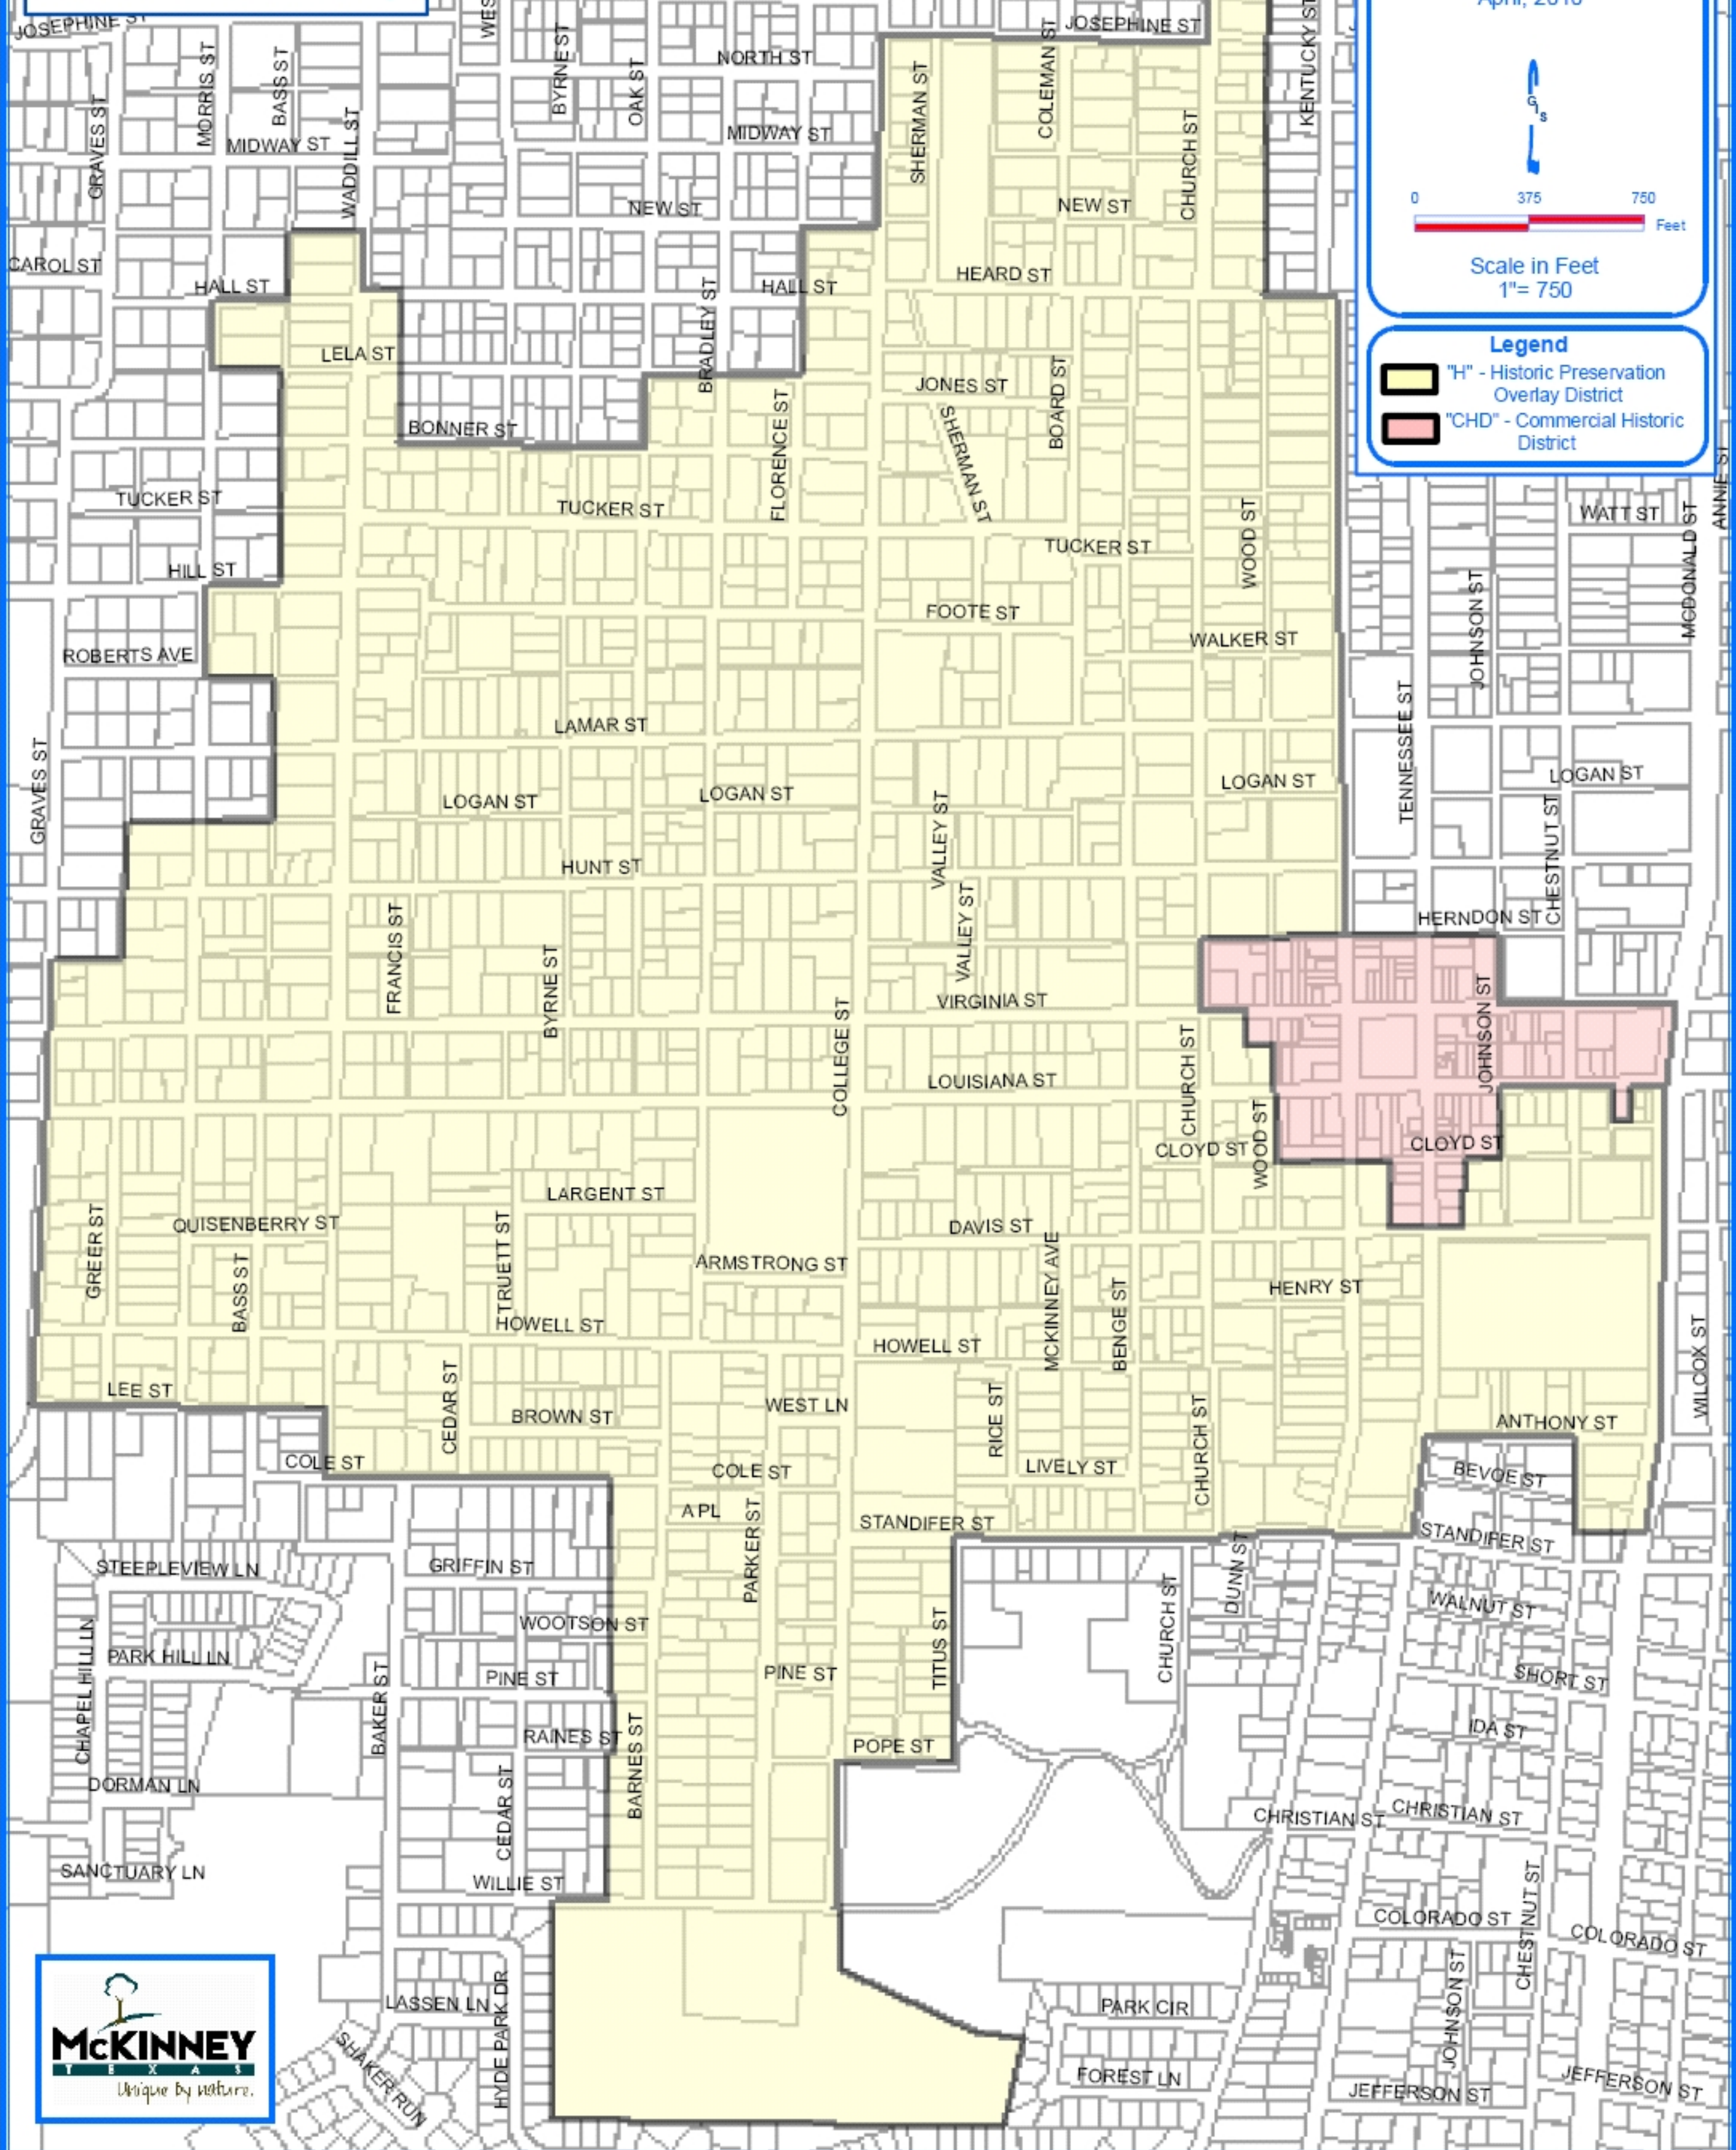

CITY OF MCKINNEY
Historic District Map

APPENDIX C: SECTION C-2

Source: City of McKinney
GIS
April, 2010

Legend

- "H" - Historic Preservation Overlay District
- "CHD" - Commercial Historic District

s:\mckgis\avprojects\Historical\District\AppendixC2Map.mxd

DISCLAIMER: This map and information contained in it were developed exclusively for use by the City of McKinney. Any use or reliance on this map by anyone else is at that party's risk and without liability to the City of McKinney, its officials or employees for any discrepancies, errors, or variances which may exist.