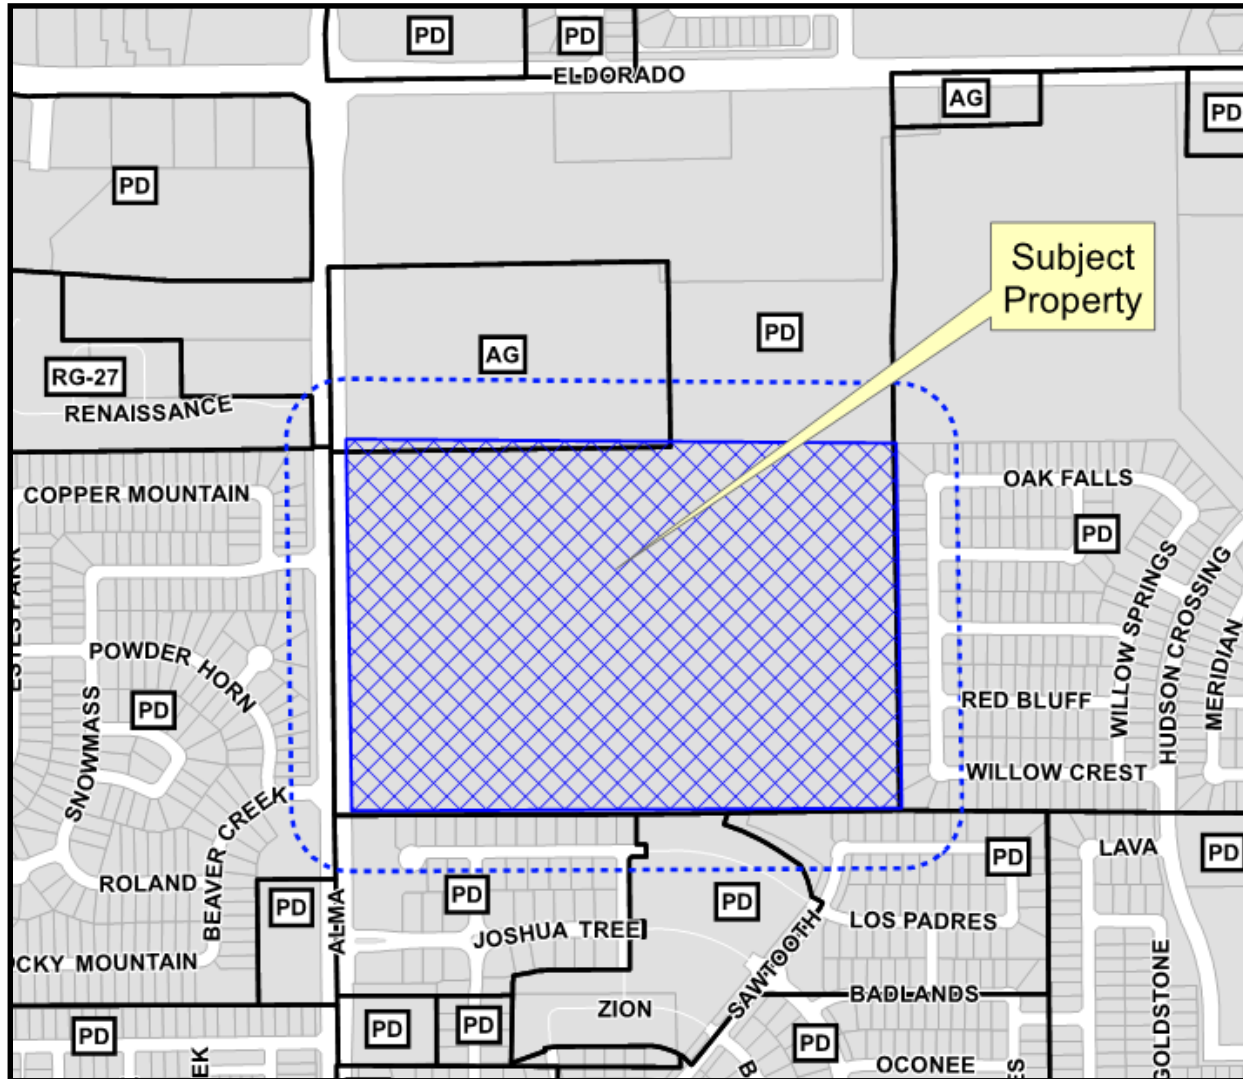

Gabe Nesbitt Park
Tennis Center Expansion
Site Plan
16-175SP

- MONEY MAGAZINE 2014 -

Location Map

Aerial Exhibit

Proposed Landscape Plan