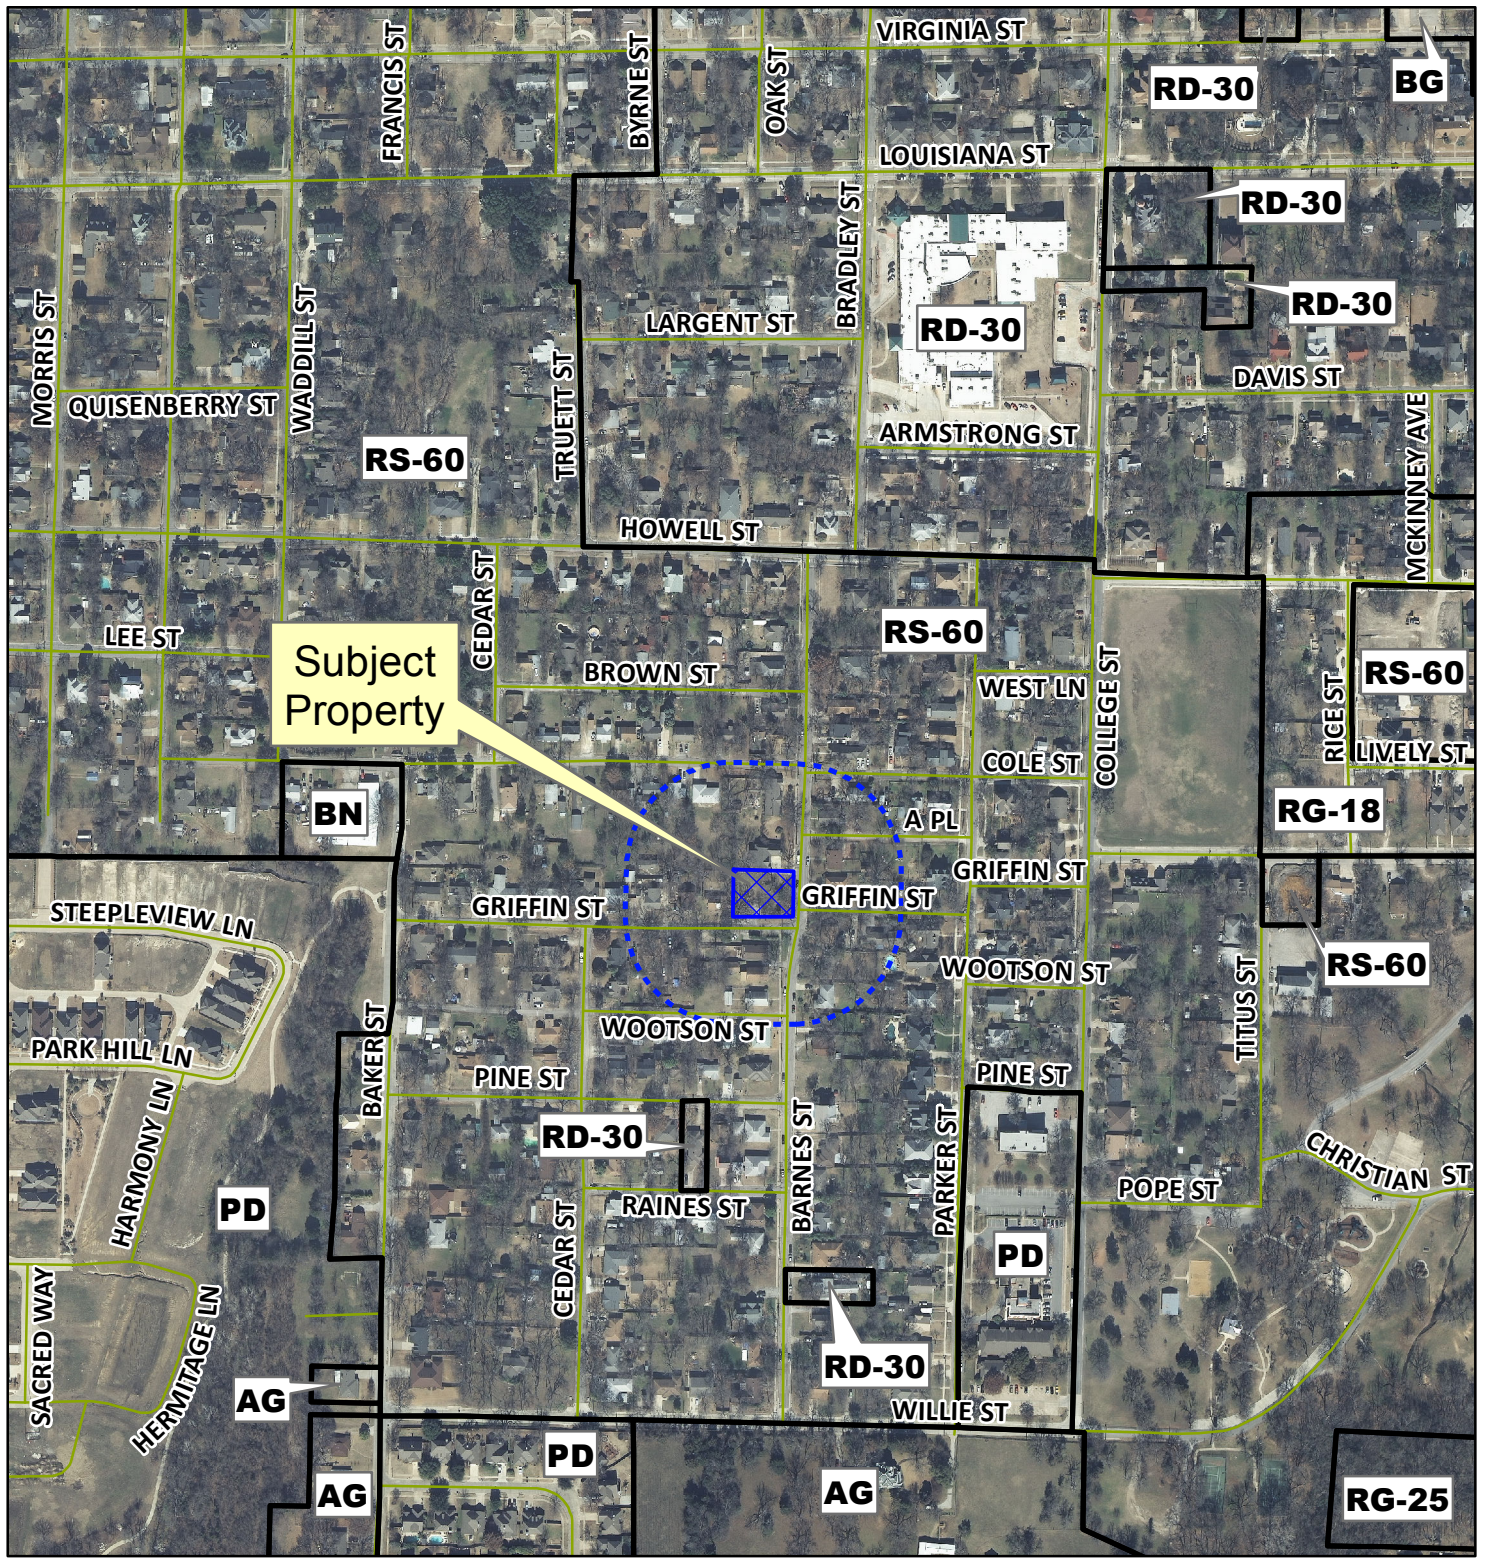

Notification Map

Case: 12-191Z

--- 200' Notification Buffer

Notification Map

Case: 12-191Z

--- 200' Notification Buffer