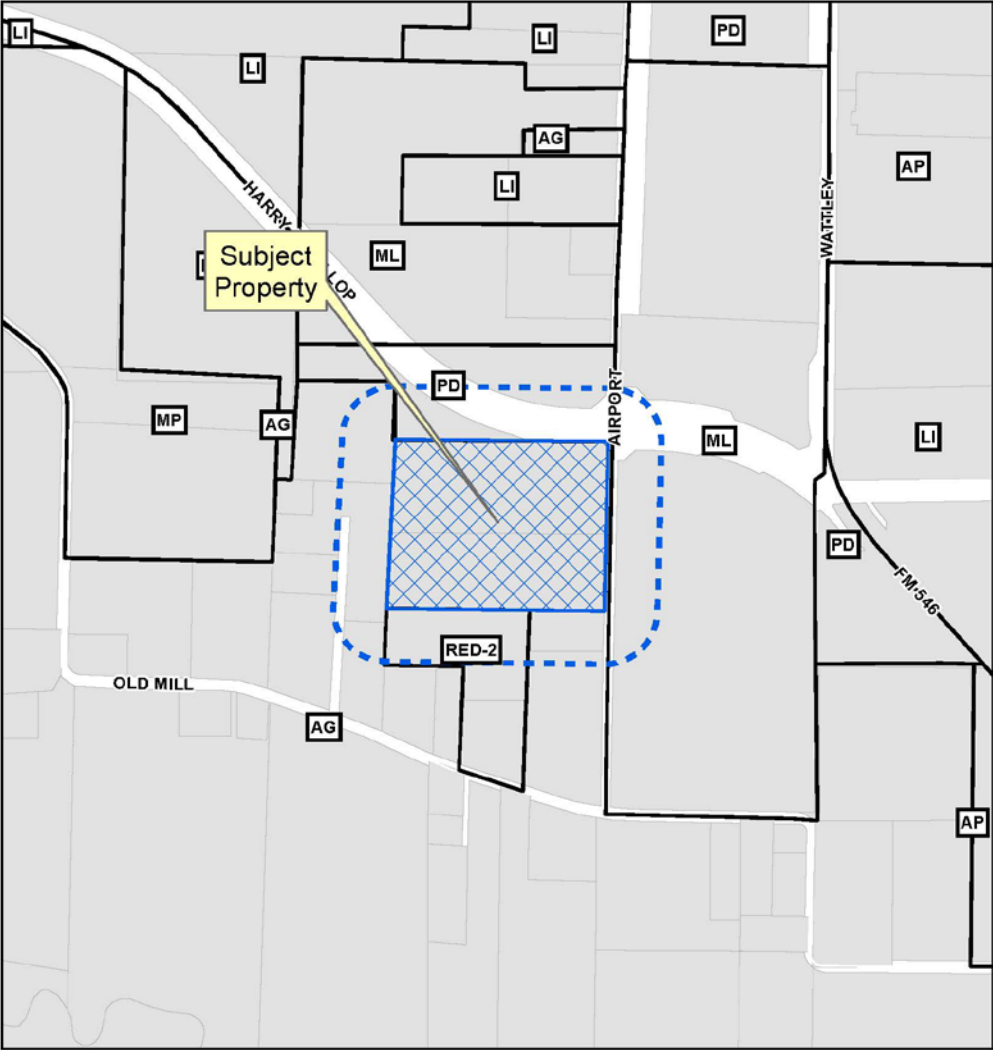

Airport Dr. Service Center Rezone

19-0102Z

Location Map

Aerial Exhibit

Subject property

Looking West

Looking South

Proposed Zoning Exhibit

ZONING EXHIBIT MCKINNEY, TX