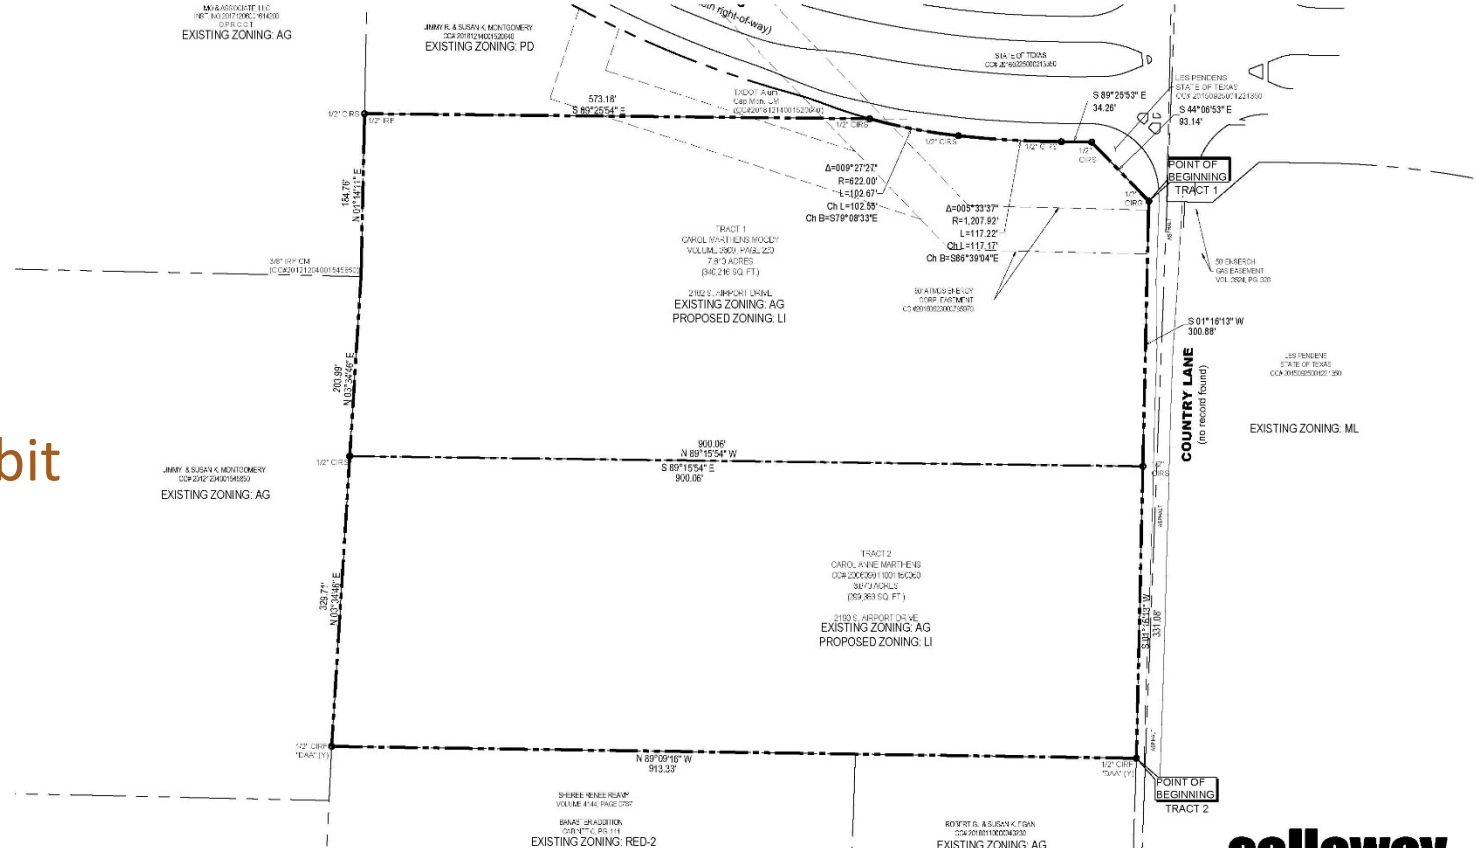

Airport Dr. Service Center Rezone

19-0102Z

Location Map

Aerial Exhibit

Subject property

Looking West

Looking South

Proposed Zoning Exhibit

ZONING EXHIBIT MCKINNEY, TX