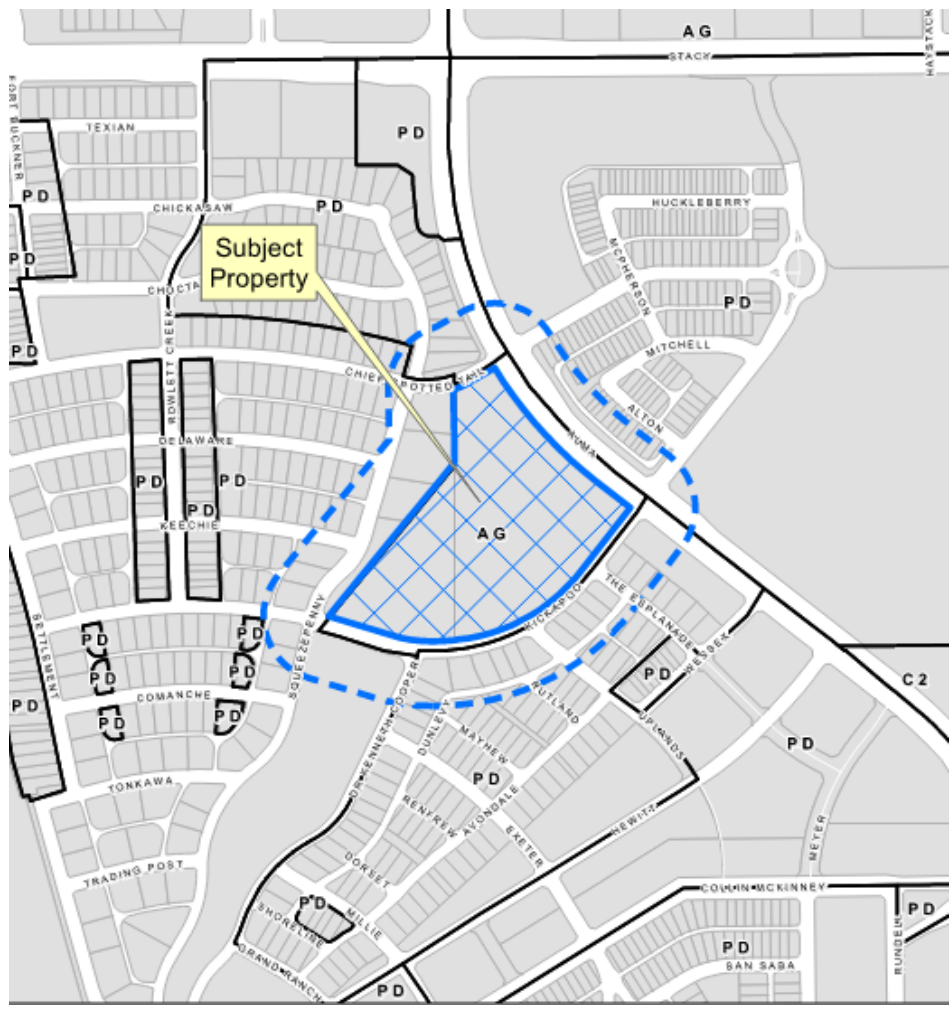

# Frisco ISD School Rezoning

21-0063Z

# Location Map

Vicinity Map

# Aerial Exhibit