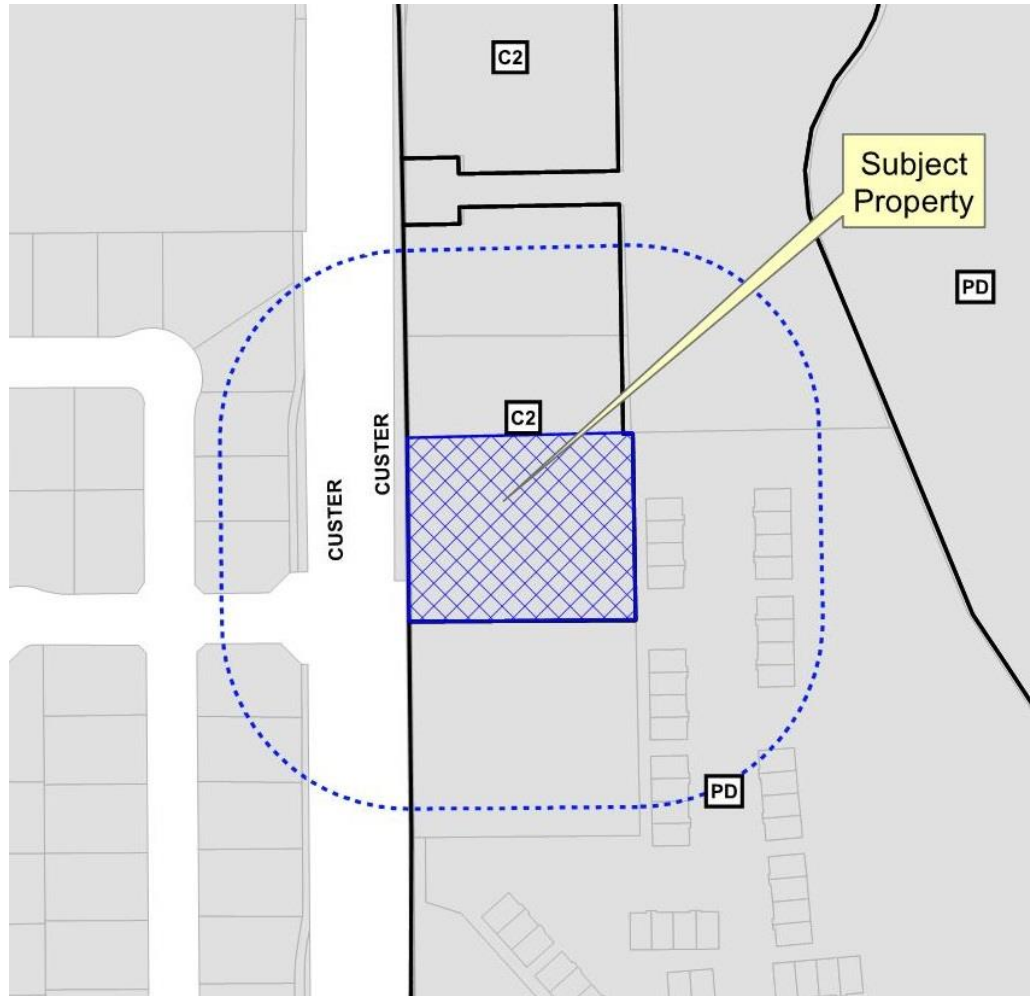

Hat Creek Burger
Façade Plan Appeal

16-225FR

Location Map

Aerial Exhibit

Proposed Elevations

SIDE ELEVATION 2

SIDE ELEVATION 1

Proposed Elevations

BACK ELEVATION 3

FRONT ELEVATION 4

Proposed Site Plan

Architectural Renderings

(INFORMATIONAL ONLY)