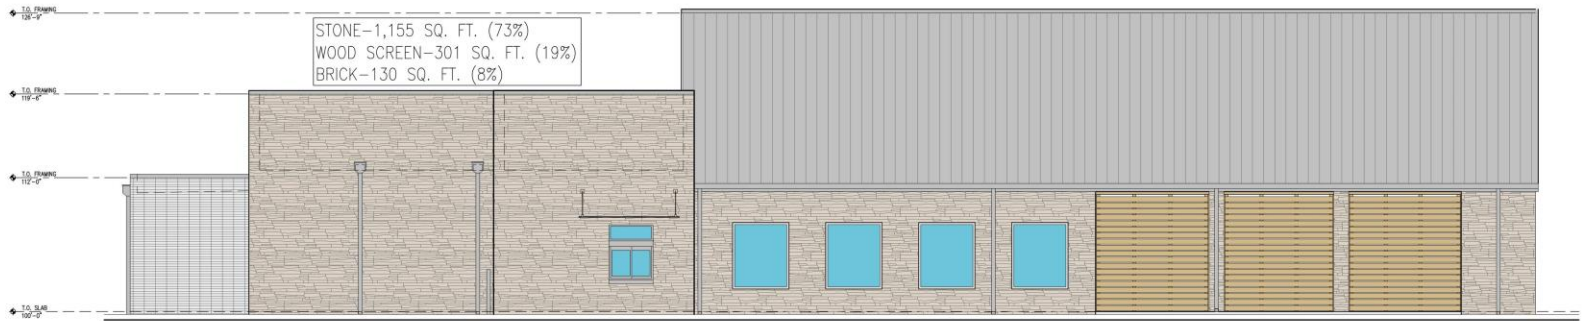

Hat Creek Burger
Façade Plan Appeal

16-225FR

Location Map

Aerial Exhibit

Proposed Elevations

SIDE ELEVATION 2

SIDE ELEVATION 1

Proposed Elevations

BACK ELEVATION 3

FRONT ELEVATION 4

Proposed Site Plan

Architectural Renderings

(INFORMATIONAL ONLY)