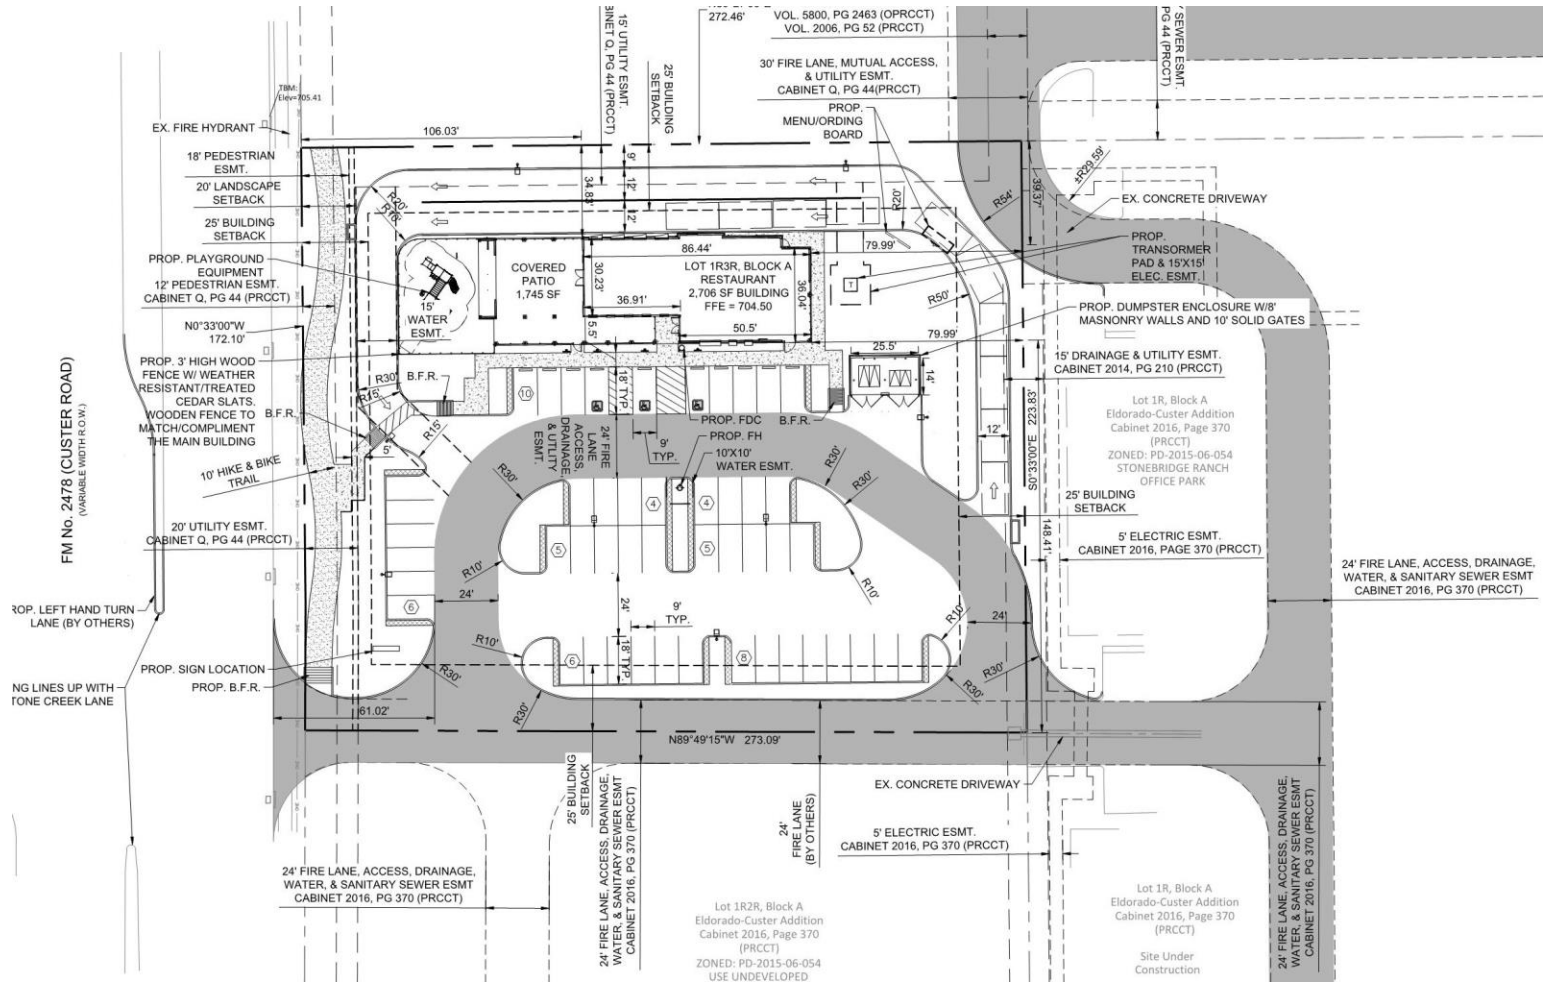

Hat Creek Burger
Façade Plan Appeal

16-225FR

Location Map

Aerial Exhibit

Proposed Elevations

SIDE ELEVATION 2

SIDE ELEVATION 1

Proposed Elevations

BACK ELEVATION 3

FRONT ELEVATION 4

Proposed Site Plan

Architectural Renderings

(INFORMATIONAL ONLY)