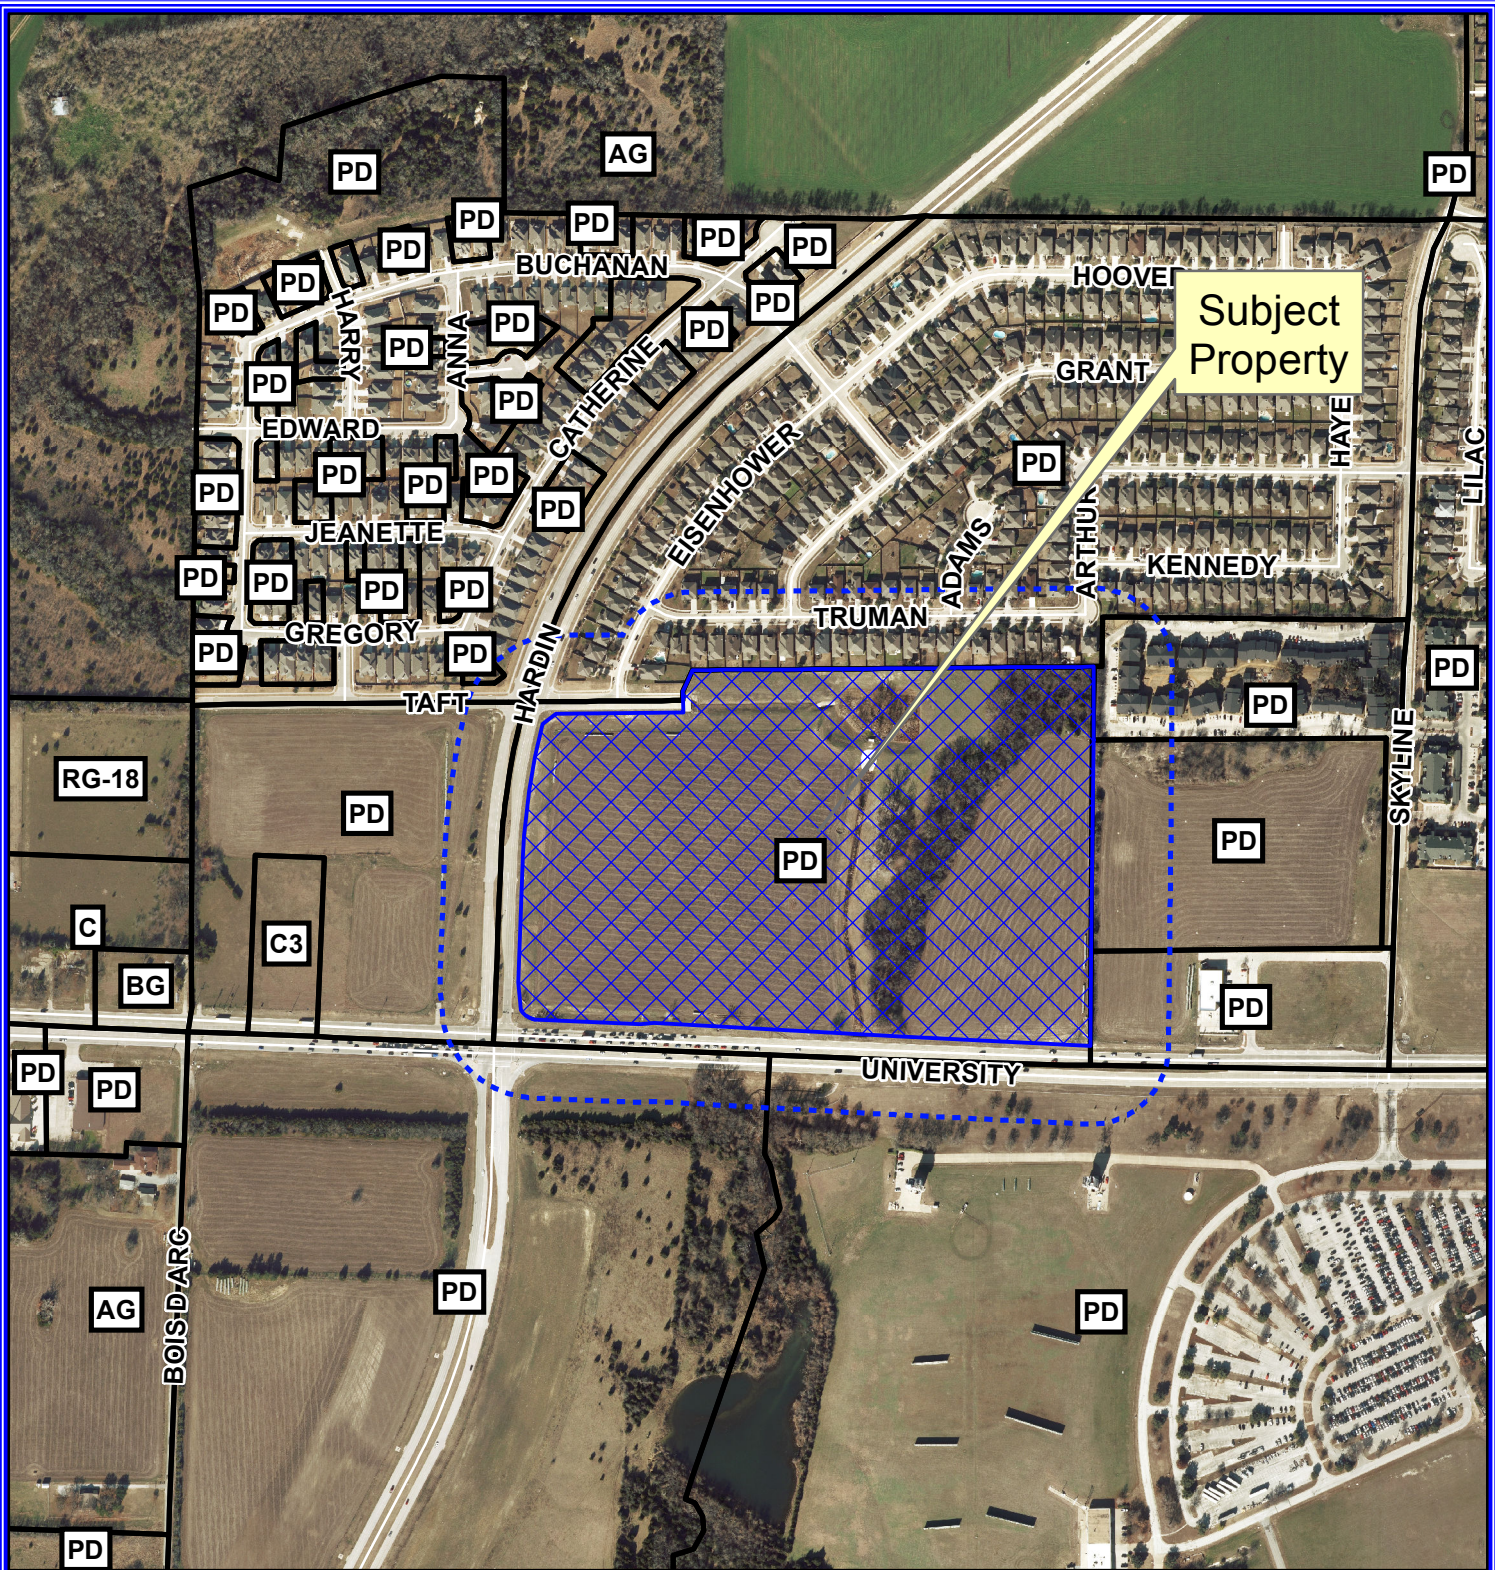

Notification Map

Case: 15-343Z

--- 200' Buffer

0 330 660
Feet

Notification Map

Case: 15-343Z

--- 200' Buffer

Vicinity Map