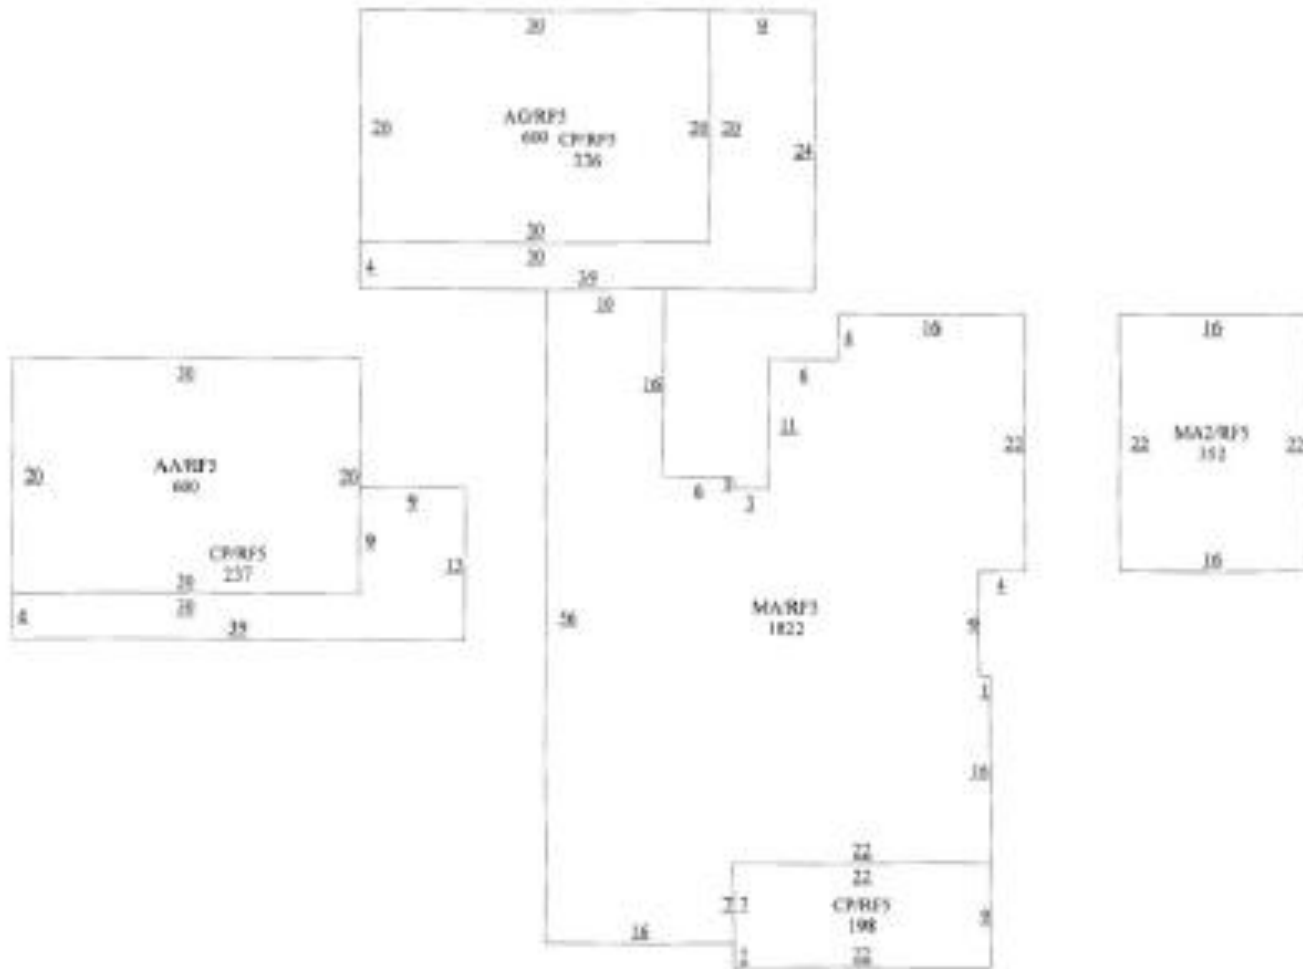

502 N. Kentucky – Historic Marker

1892 Sanborn Map
Folk Victorian House

1897 Sanborn Map
New Porch Addition

1920 Sanborn Map
Indicates 1.5 stories

© 1927 Sanborn Fire Insurance Co. All rights reserved. This map is a reproduction of the original map.

1927 Sanborn Map

Historic Photos of 502 N Kentucky