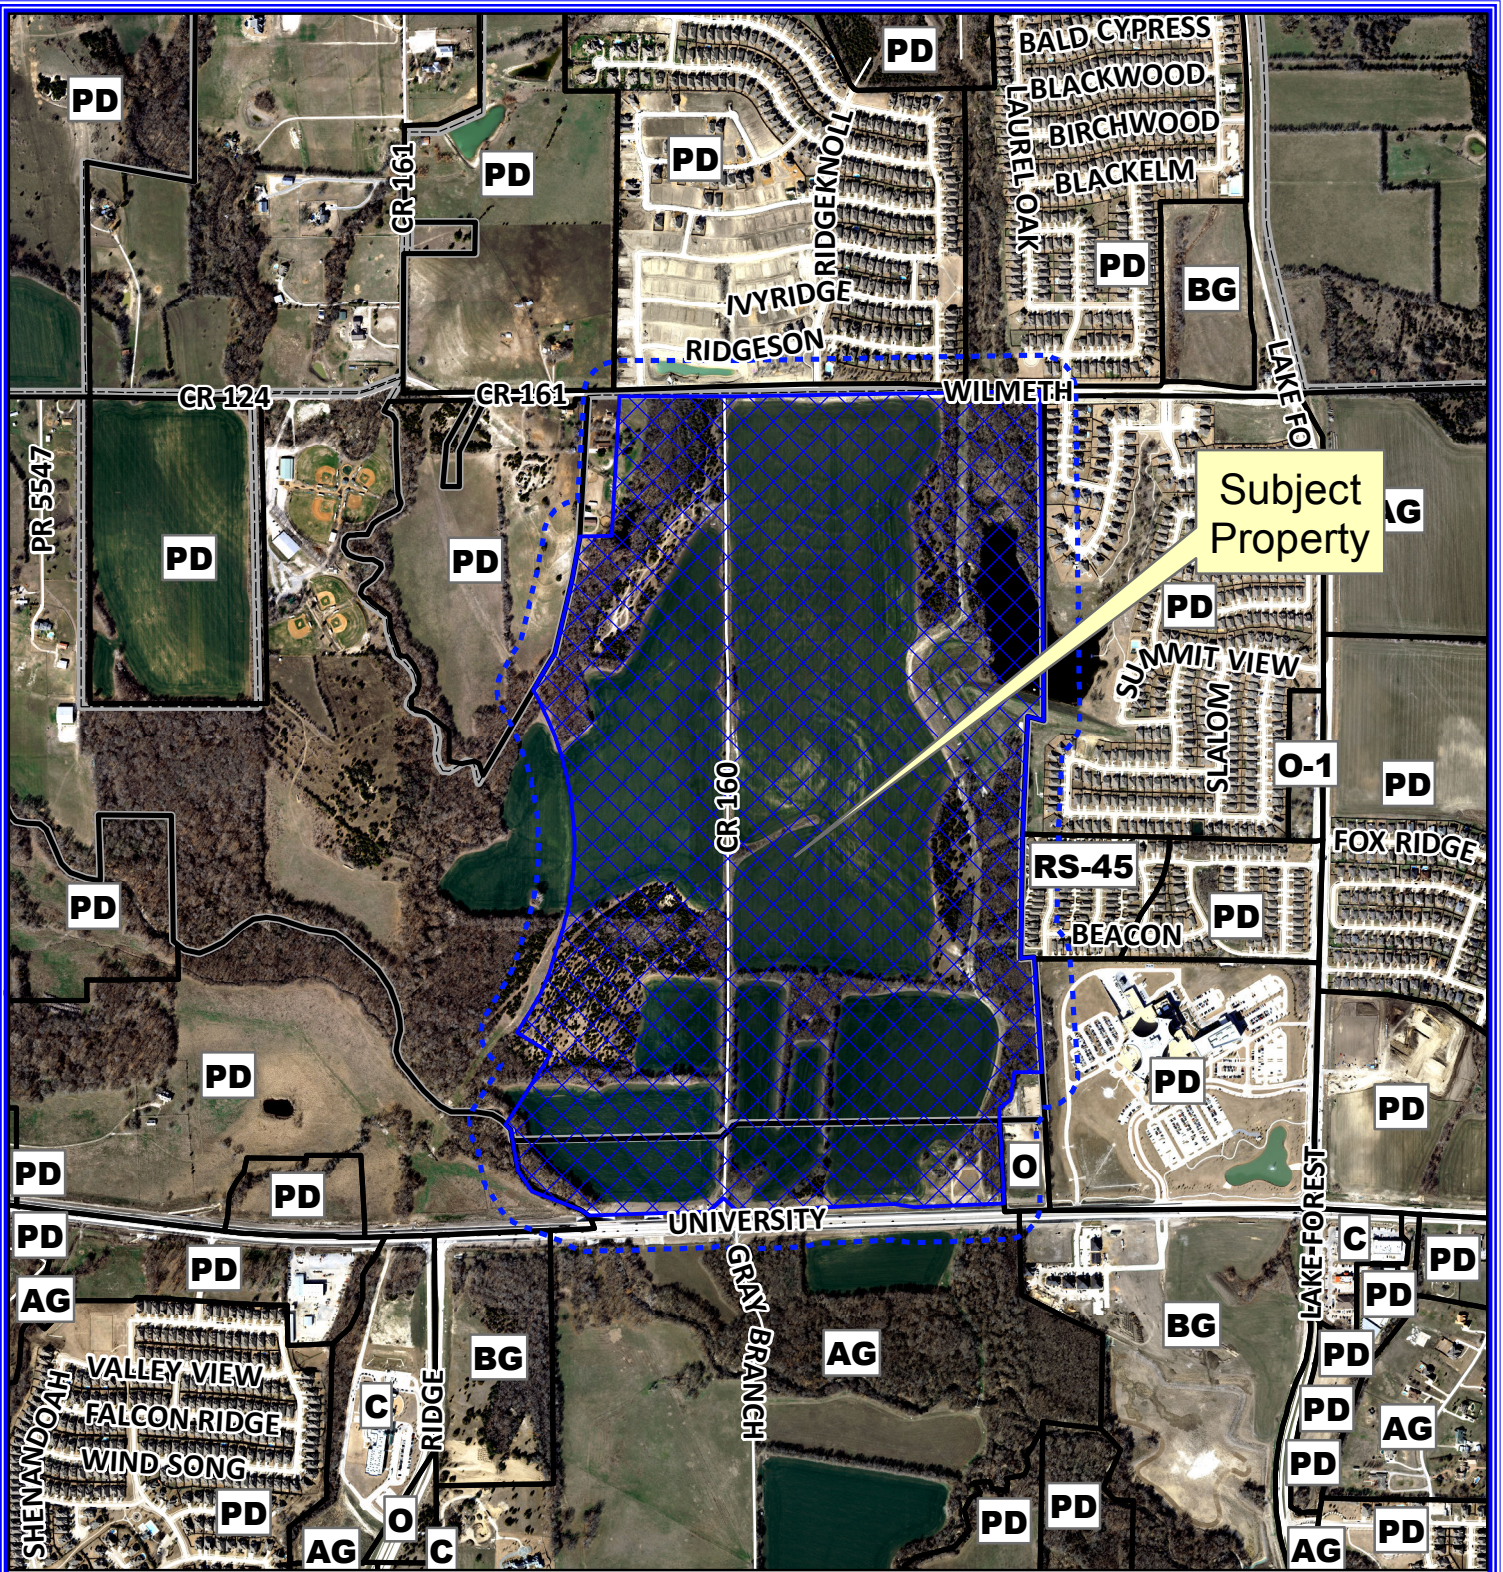

0 720 1,440
Feet

Notification Map

Case: 14-190Z

--- 200' Buffer

Subject Property

0 720 1,440 Feet

Notification Map

Case: 14-190Z

--- 200' Buffer

Vicinity Map