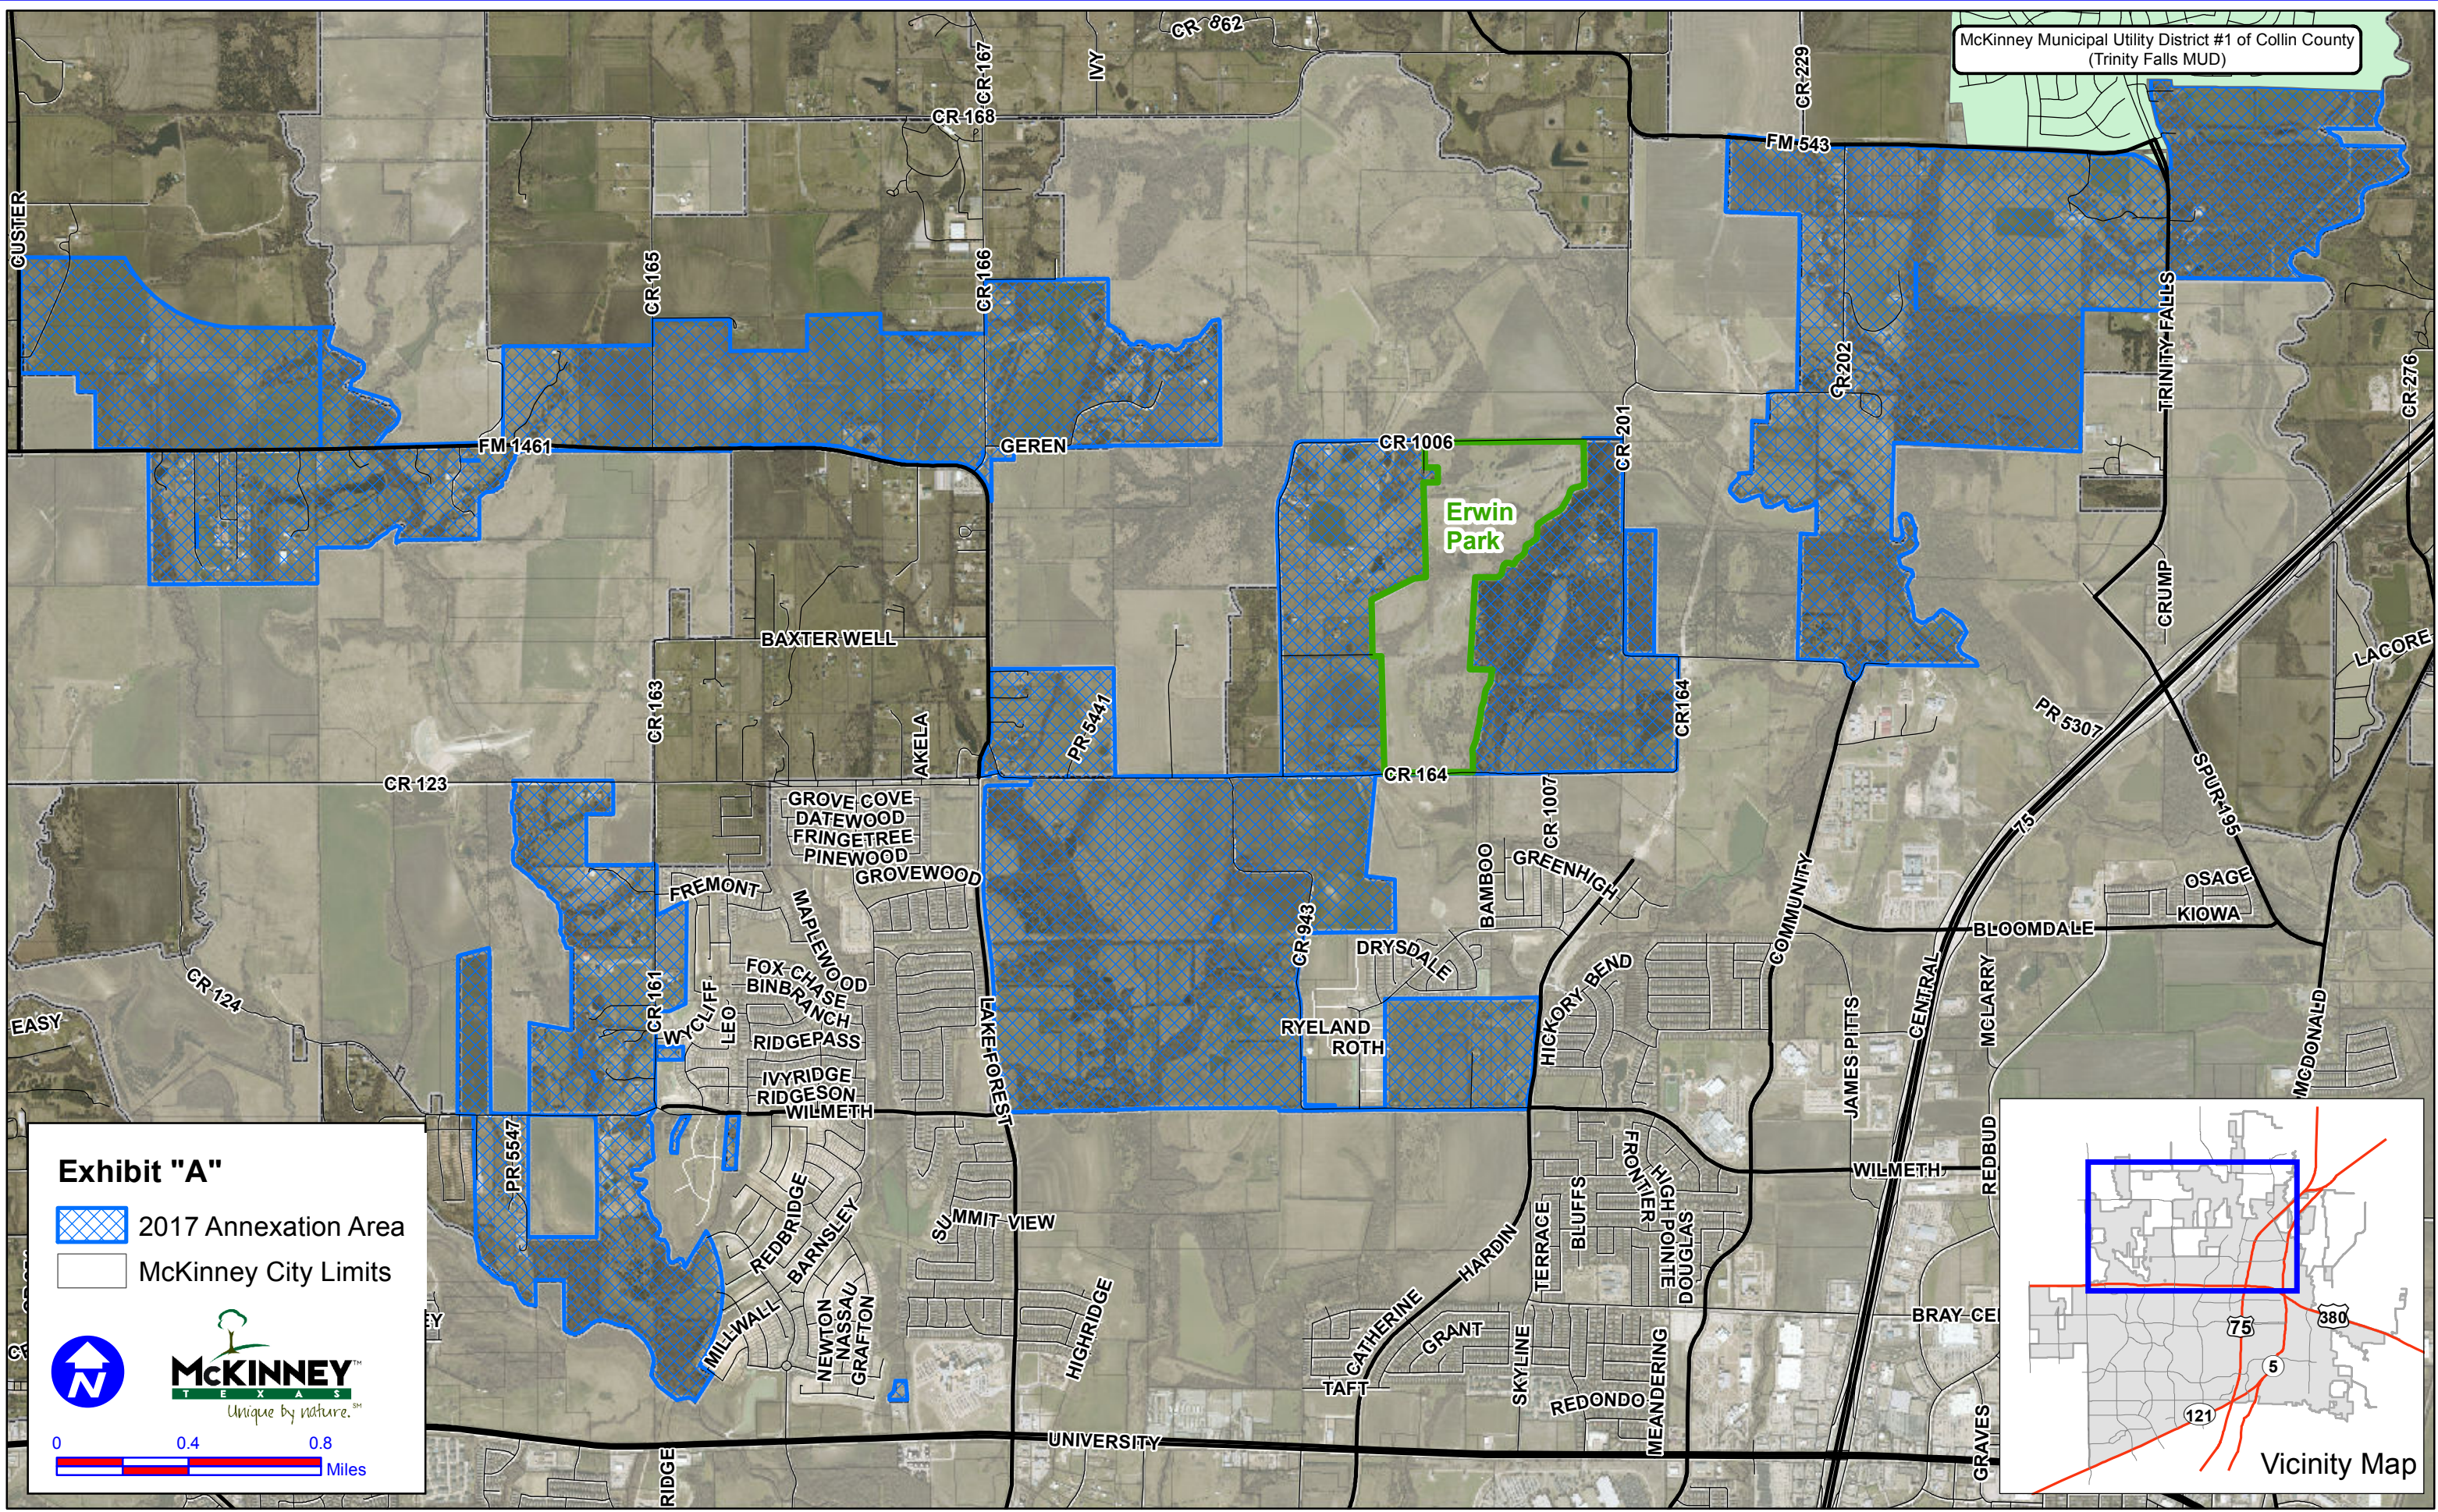

DISCLAIMER: This map and information contained in it were developed exclusively for use by the City of McKinney. Any use or reliance on this map by anyone else is at that party's risk and without liability to the City of McKinney, its officials or employees for any discrepancies, errors, or variances which may exist. Parcels CCAD current August 28, 2017.

McKinney Municipal Utility District #1 of Collin County  
(Trinity Falls MUD)

**Exhibit "A"**  
 2017 Annexation Area  
 McKinney City Limits

DISCLAIMER: This map and information contained in it were developed exclusively for use by the City of McKinney. Any use or reliance on this map by anyone else is at that party's risk and without liability to the City of McKinney, its officials or employees for any discrepancies, errors, or variances which may exist. Parcels CCAD current August 28, 2017.