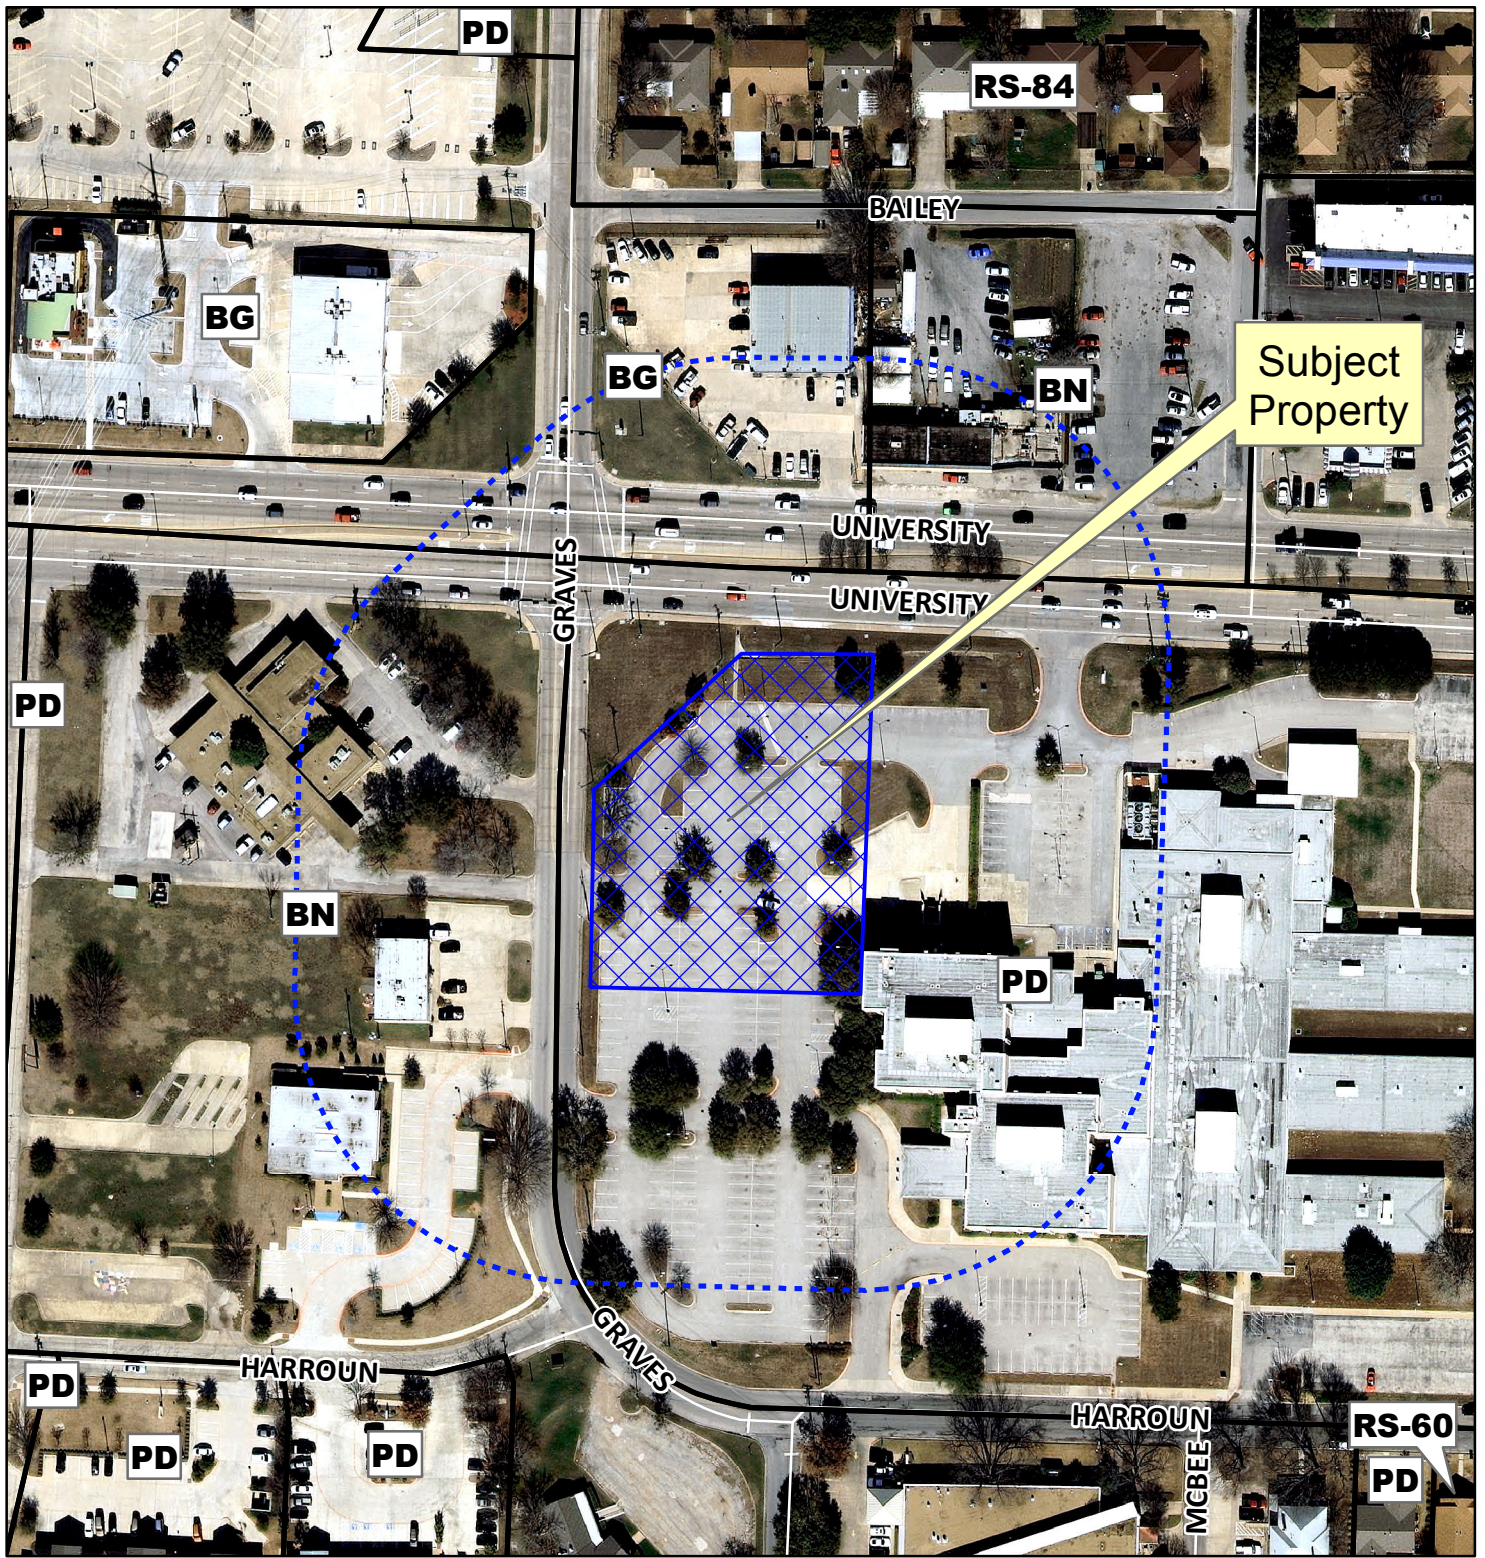

Notification Map

Case: 14-180ME

--- 200' Notification Buffer

Subject Property

Notification Map

Case: 14-180ME

--- 200' Notification Buffer

Path: S:\MCKGIS\Notification\Projects\2014\14-180ME.mxd

DISCLAIMER: This map and information contained in it were developed exclusively for use by the City of McKinney. Any use or reliance on this map by anyone else is at that party's risk and without liability to the City of McKinney, its officials or employees for any discrepancies, errors, or variances which may exist.