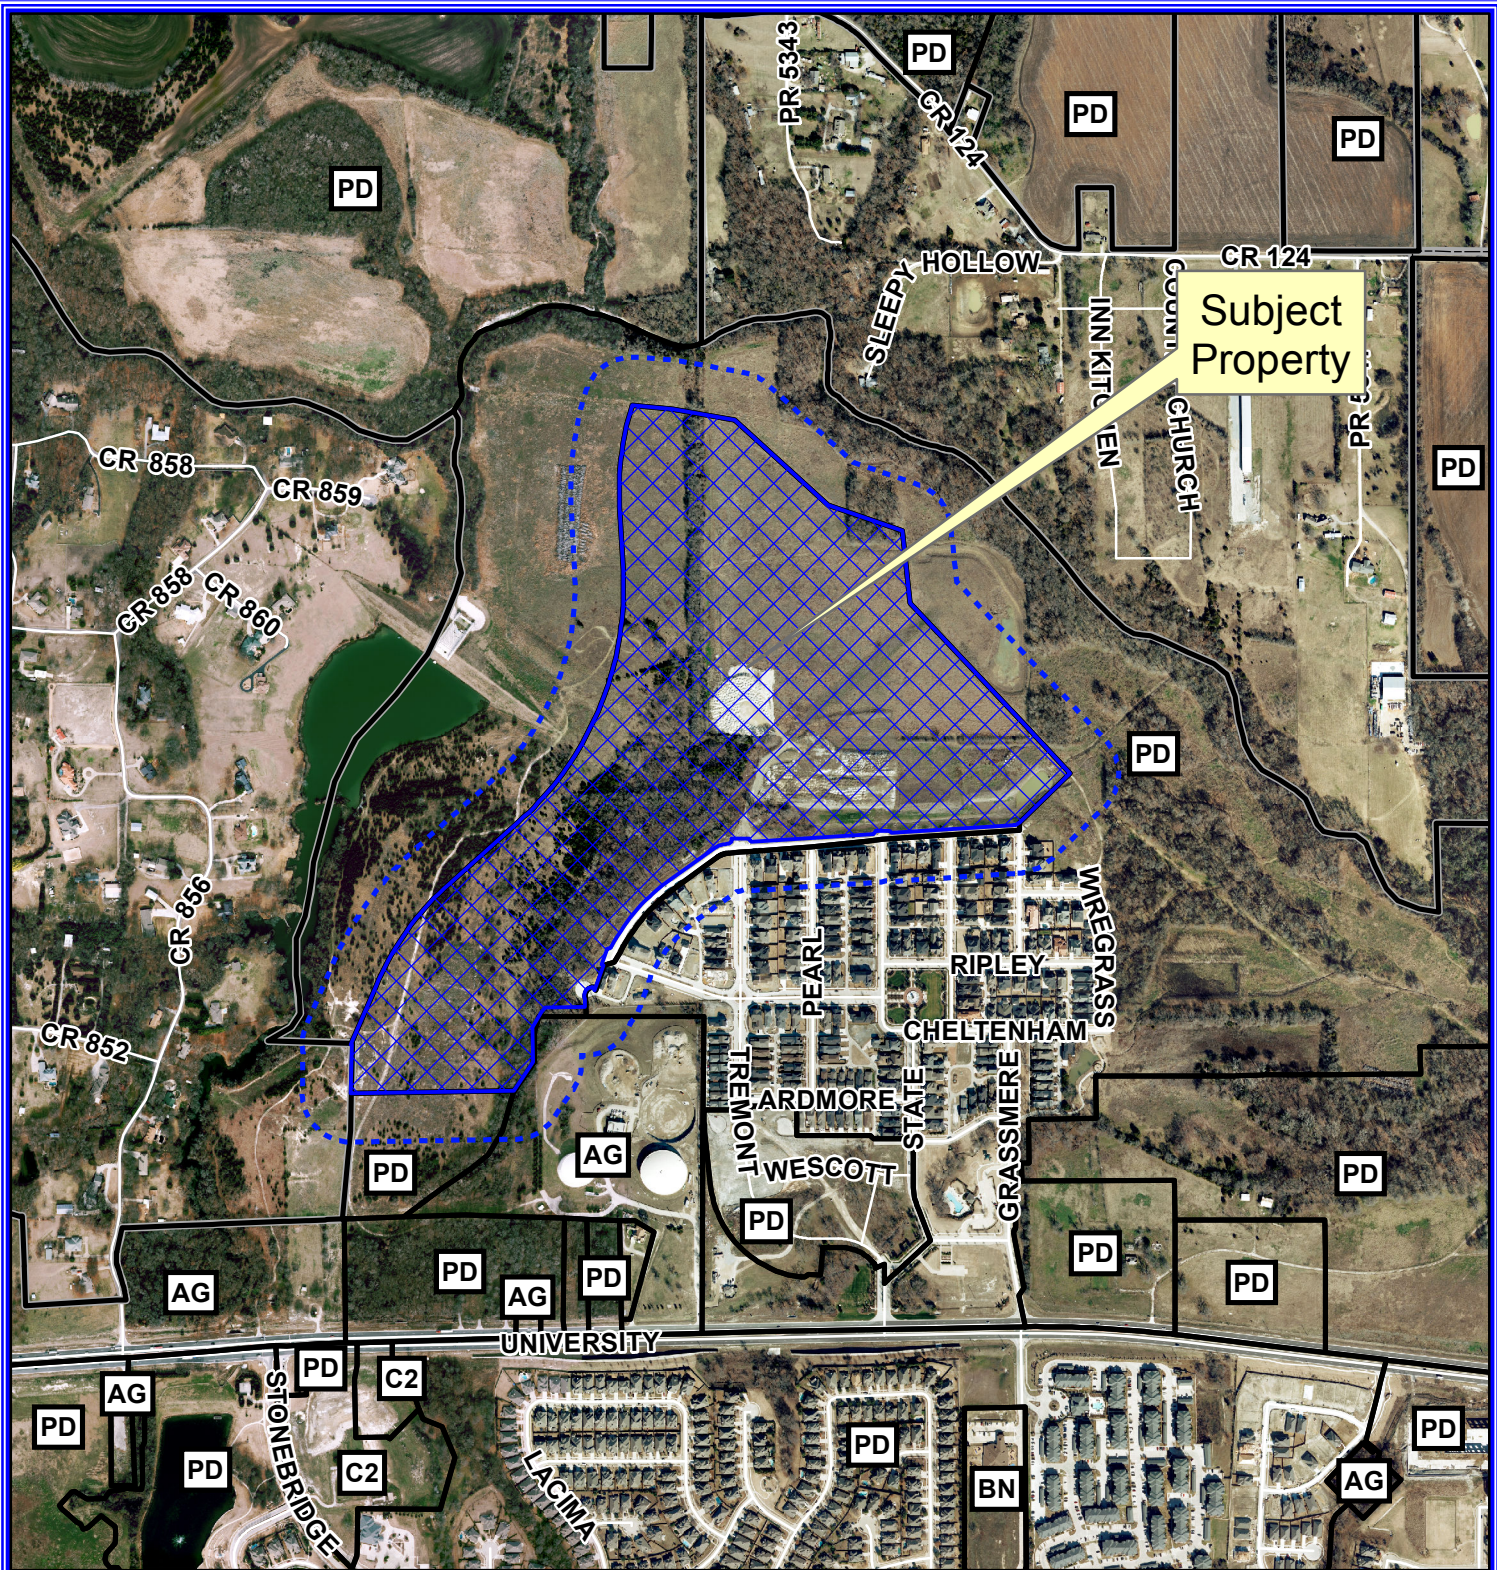

Subject Property

Notification Map

Case: 16-277Z

--- 200' Buffer

Notification Map

Case: 16-277Z

--- 200' Buffer