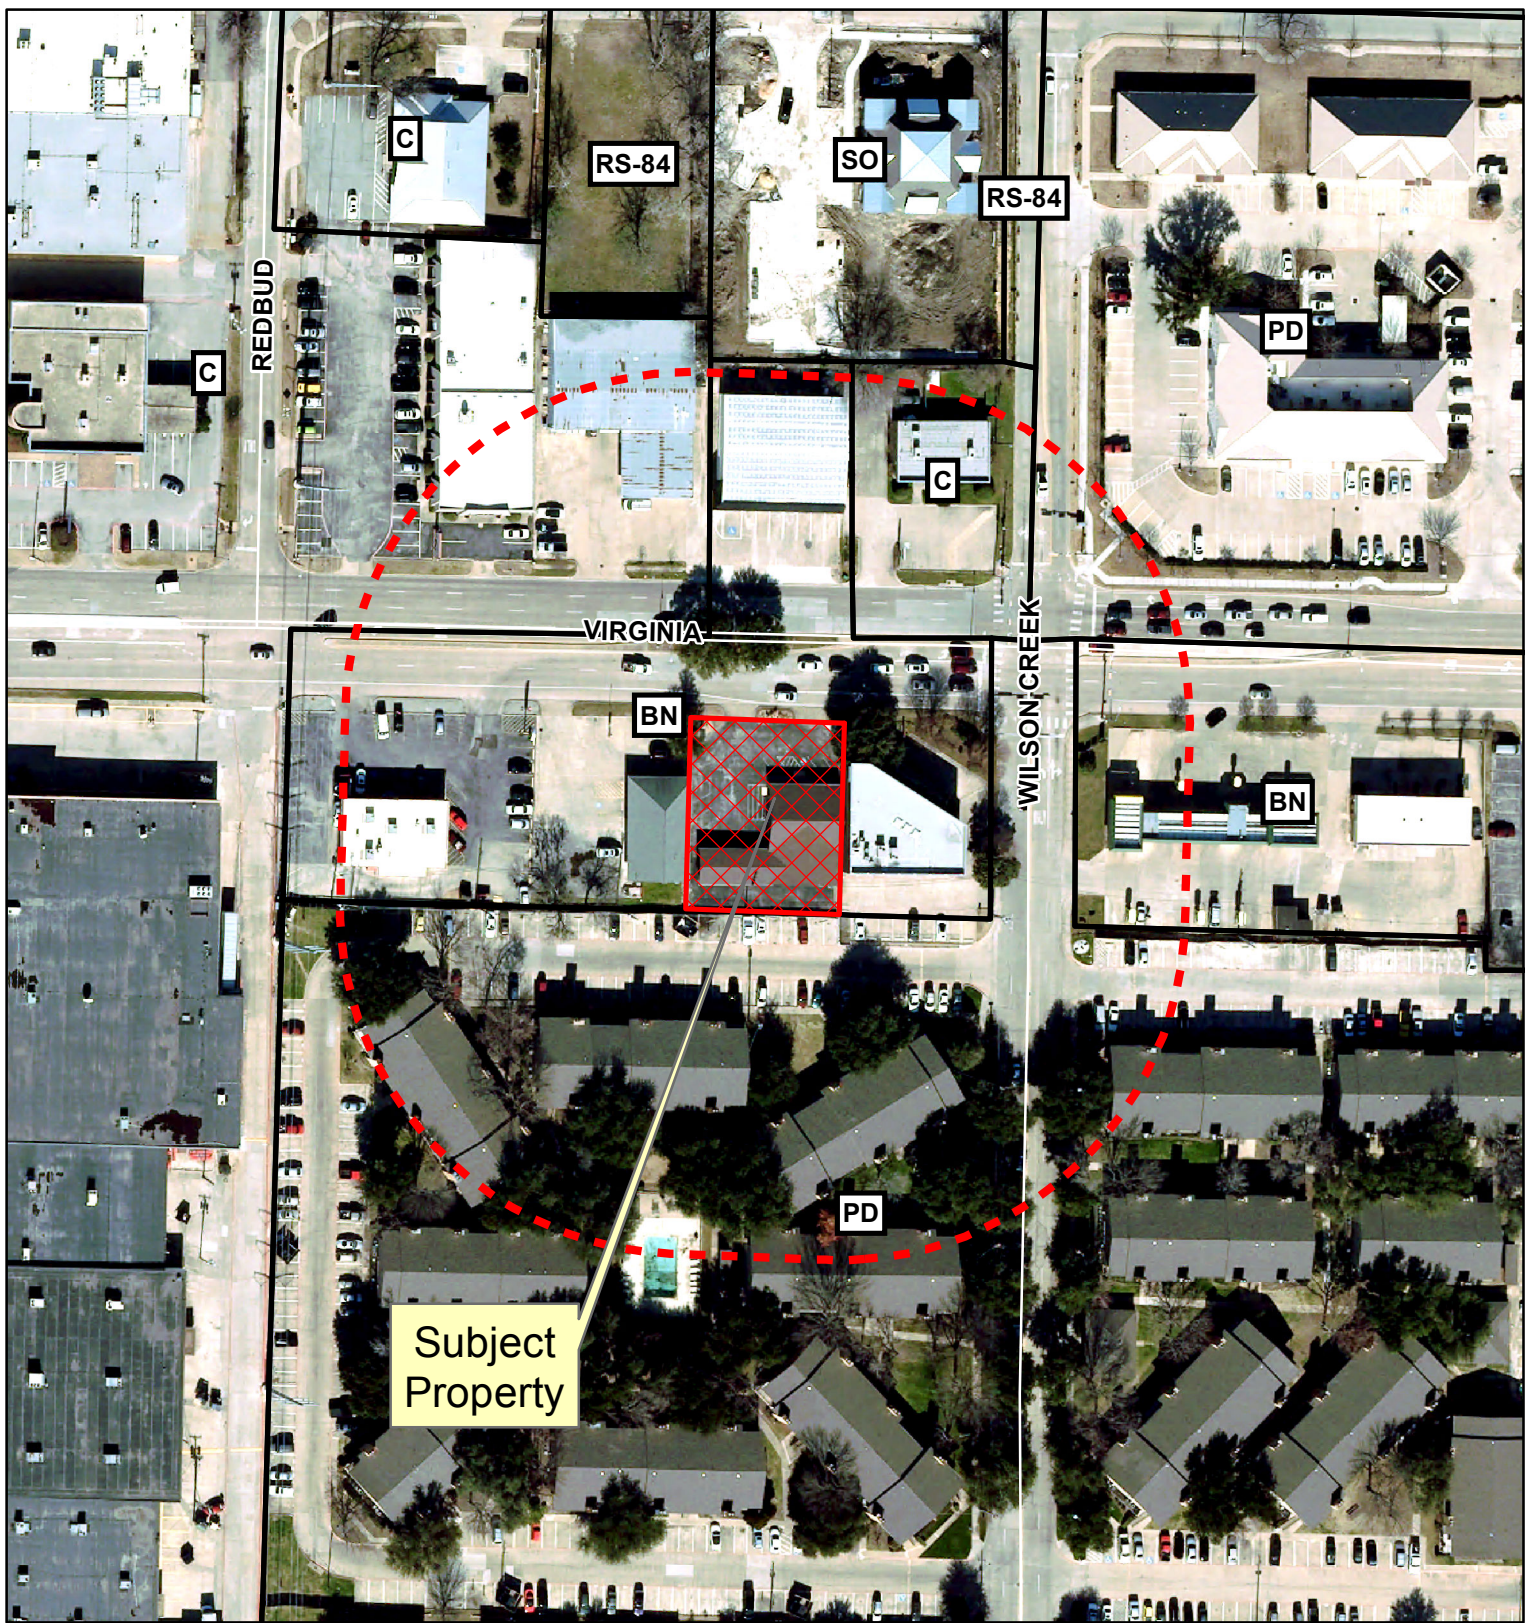

Subject Property

Notification Map

Case: 17-050Z

--- 200' Buffer

Vicinity Map

Notification Map

Case: 17-050Z

--- 200' Buffer

Vicinity Map

DISCLAIMER: This map and information contained in it were developed exclusively for use by the City of McKinney. Any use or reliance on this map by anyone else is at that party's risk and without liability to the City of McKinney, its officials or employees for any discrepancies, errors, or variances which may exist.